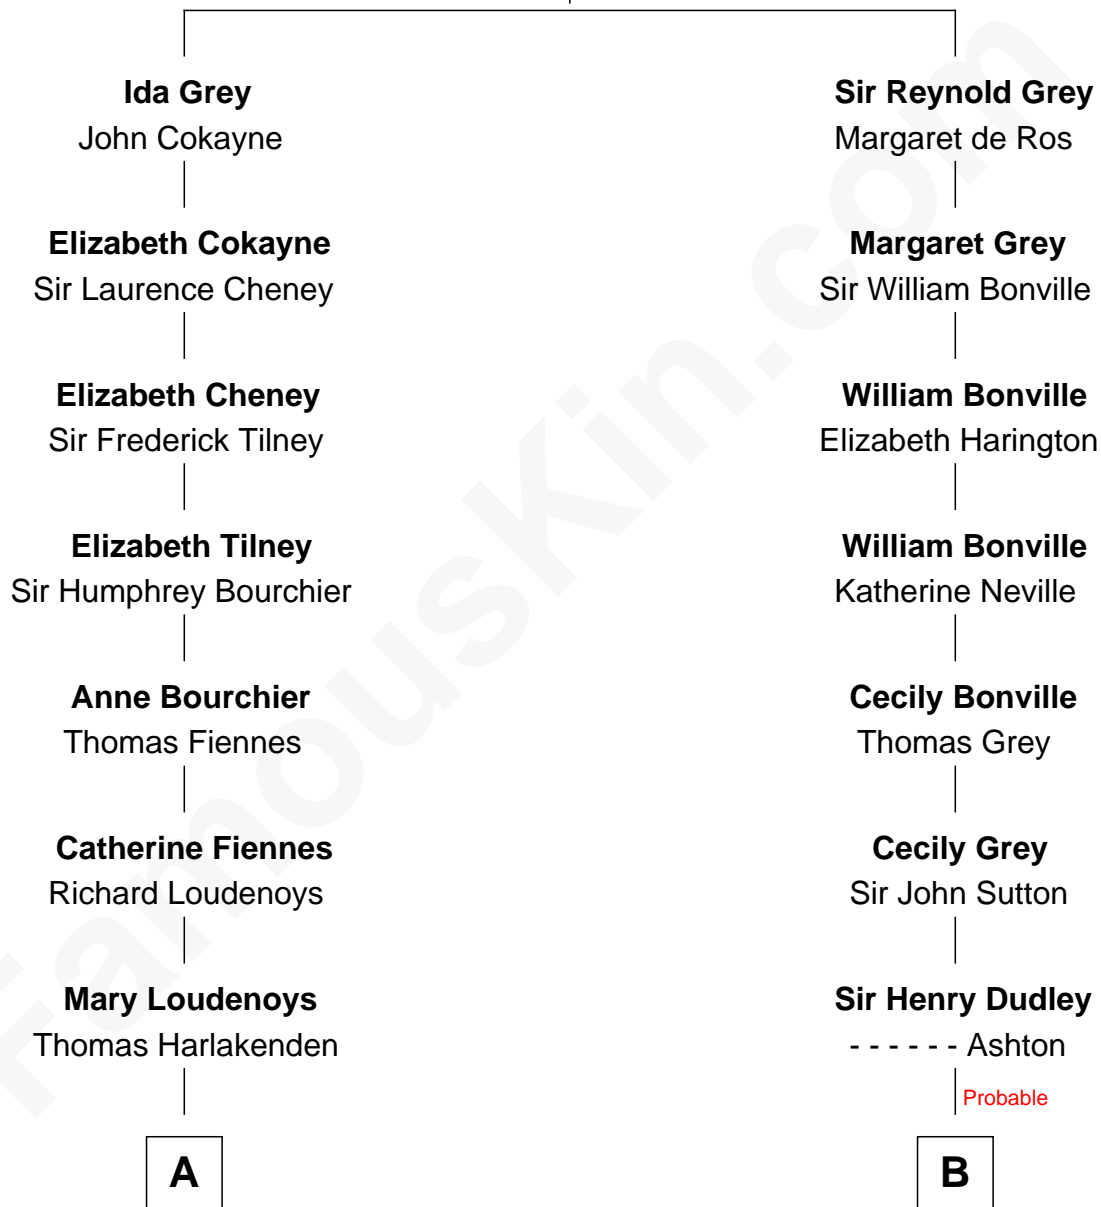

FamousKin.com Relationship Chart of

Anne Baxter
Movie Actress

18th cousin 2 times removed of

Humphrey Bogart
Movie Actor

Sir Reynold de Grey
Eleanor le Strange

FamousKin.com