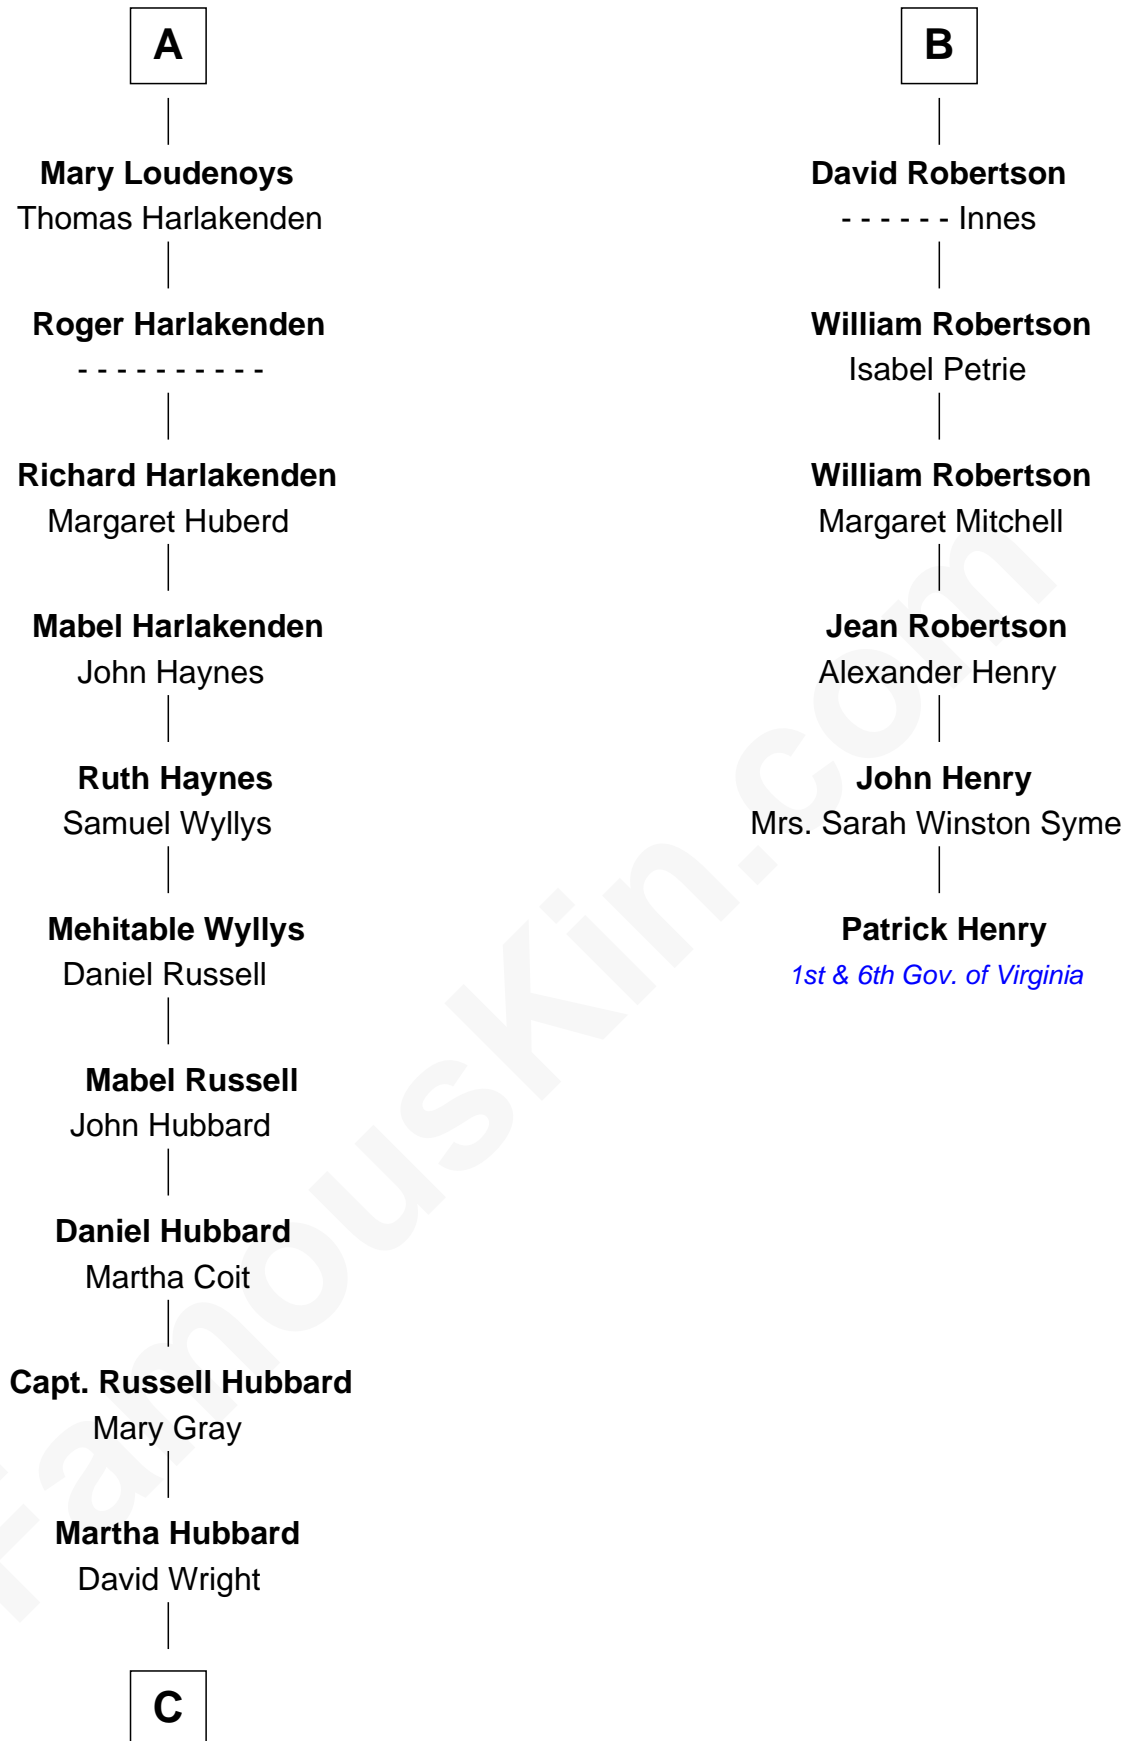

FamousKin.com Relationship Chart of

Anne Baxter
Movie Actress

12th cousin 9 times removed of

Patrick Henry

1st and 6th Governor of Virginia

William III of Hainault
Jeanne of Valois

Philippa of Hainault
Edward III, King of England

Sir Thomas Plantagenet
Eleanor de Bohun

Anne Plantagenet
Sir William Bourchier

Sir John Bourchier
Margaret Berners

Sir Humphrey Bourchier
Elizabeth Tilney

Anne Bourchier
Thomas Fiennes

Catherine Fiennes
Richard Loudenoys

A

Philippa of Hainault
Edward III, King of England

John of Gaunt
Katherine Roet

Sir John Beaufort
Margaret de Holand

Joan Beaufort
Sir James Stewart

John Stewart
Eleanor Sinclair

Elizabeth Stewart
Alexander Robertson

John Robertson
Margaret Crichton

B

FamousKin.com