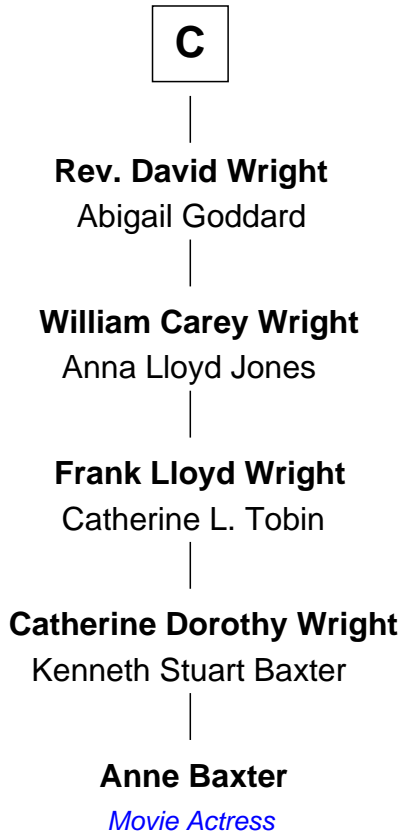

FamousKin.com Relationship Chart of

Anne Baxter
Movie Actress

12th cousin 9 times removed of

Patrick Henry

1st and 6th Governor of Virginia

William III of Hainault
Jeanne of Valois

Philippa of Hainault
Edward III, King of England

Sir Thomas Plantagenet
Eleanor de Bohun

Anne Plantagenet
Sir William Bourchier

Sir John Bourchier
Margaret Berners

Sir Humphrey Bourchier
Elizabeth Tilney

Anne Bourchier
Thomas Fiennes

Catherine Fiennes
Richard Loudenoys

A

Philippa of Hainault
Edward III, King of England

John of Gaunt
Katherine Roet

Sir John Beaufort
Margaret de Holand

Joan Beaufort
Sir James Stewart

John Stewart
Eleanor Sinclair

Elizabeth Stewart
Alexander Robertson

John Robertson
Margaret Crichton

B

FamousKin.com