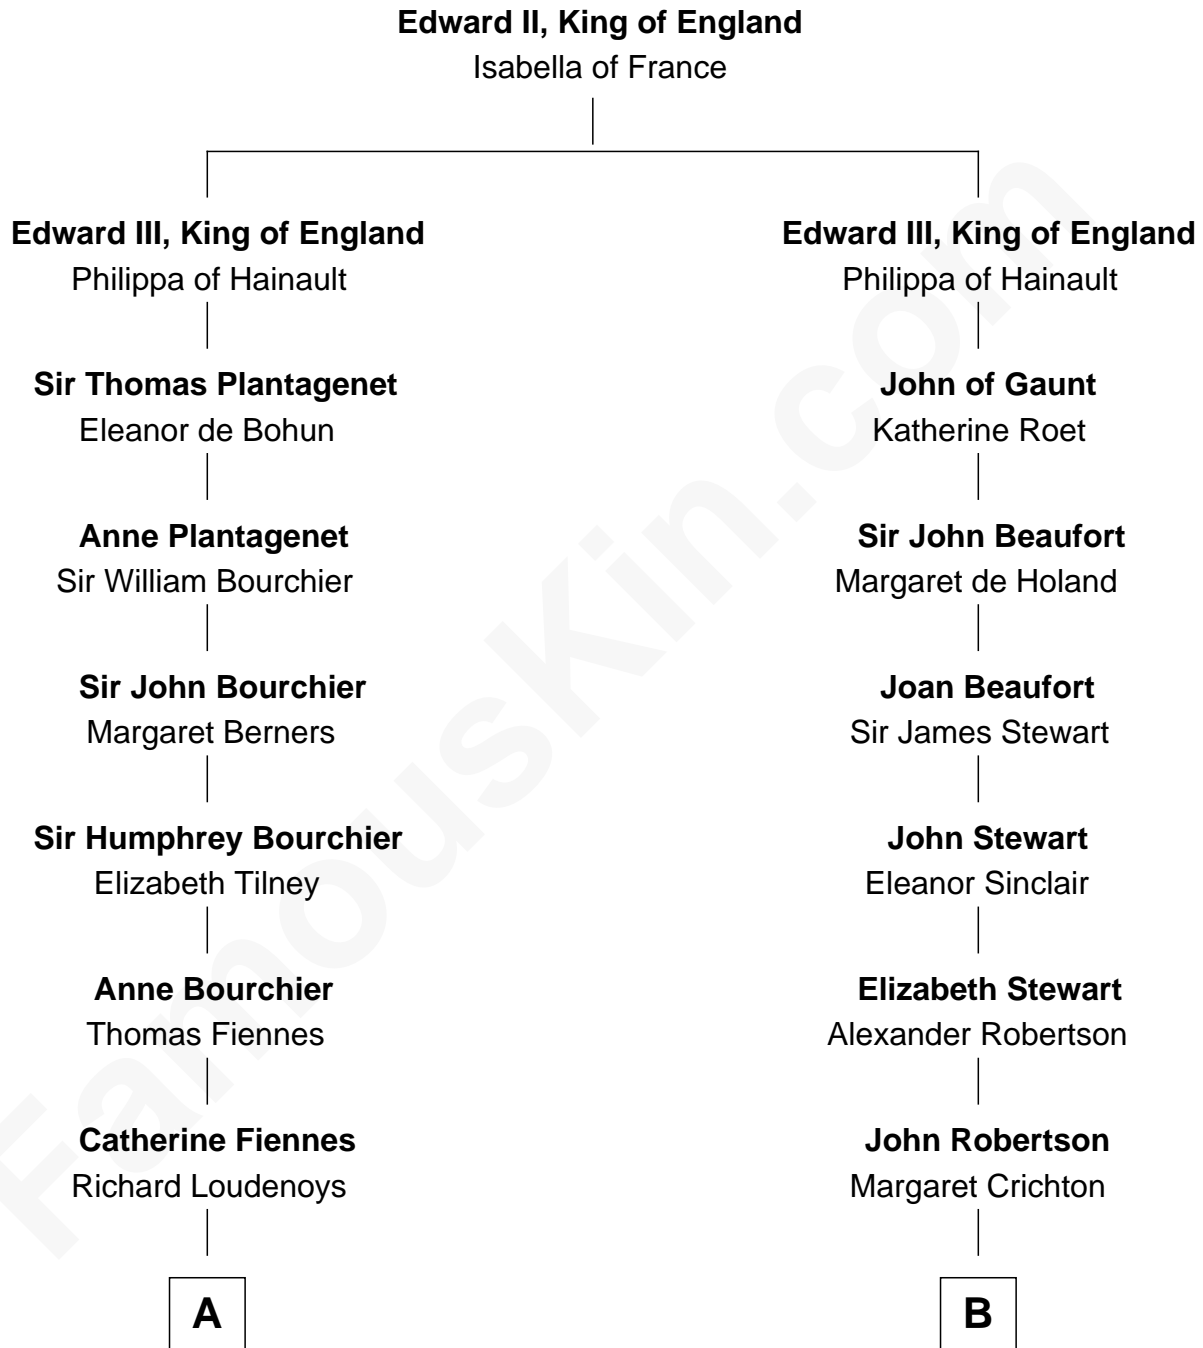

FamousKin.com Relationship Chart of

Anne Baxter

Movie Actress

12th cousin 9 times removed of

Patrick Henry

1st and 6th Governor of Virginia

FamousKin.com