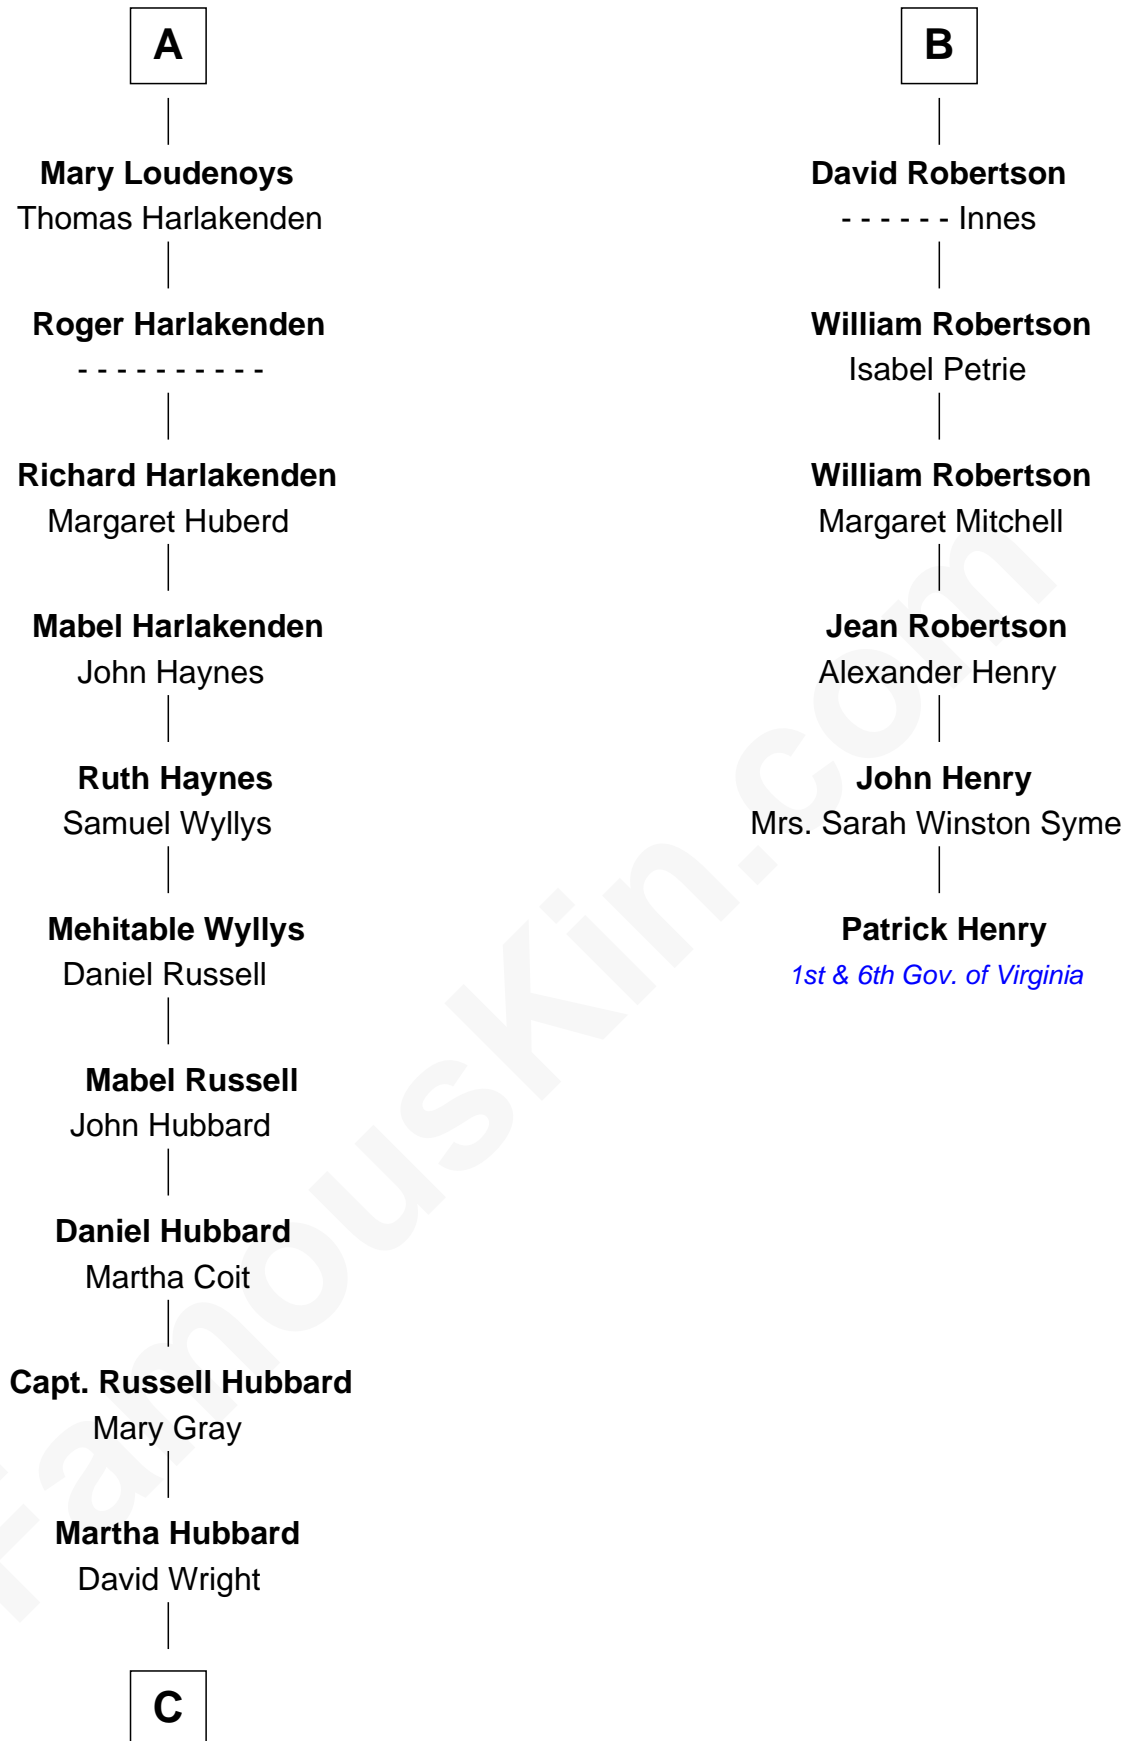

FamousKin.com Relationship Chart of

Anne Baxter

Movie Actress

12th cousin 9 times removed of

Patrick Henry

1st and 6th Governor of Virginia

FamousKin.com