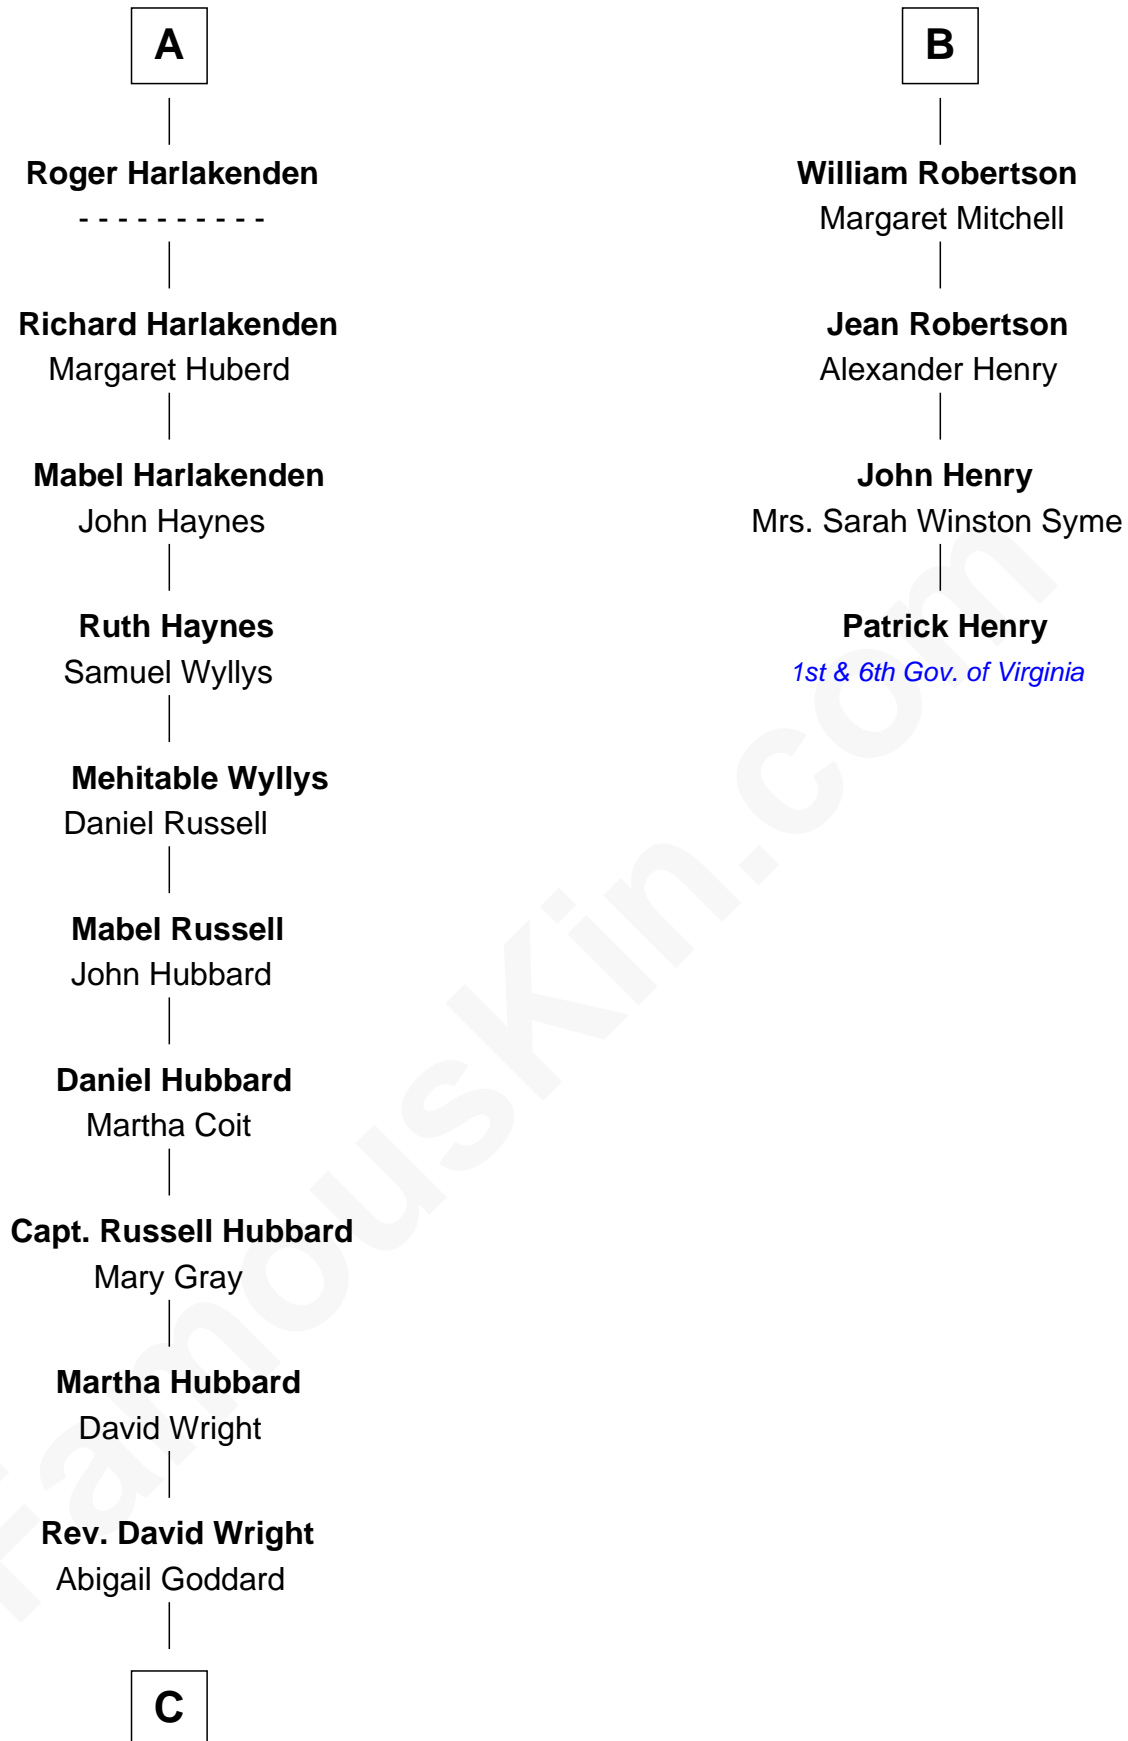

# FamousKin.com Relationship Chart of

**Anne Baxter**  
*Movie Actress*

10th cousin 10 times removed of

**Patrick Henry**

*1st and 6th Governor of Virginia*

**John of Gaunt**  
Katherine Roet

**C**

—  
**William Carey Wright**

Anna Lloyd Jones

—  
**Frank Lloyd Wright**

Catherine L. Tobin

—  
**Catherine Dorothy Wright**

Kenneth Stuart Baxter

—  
**Anne Baxter**

*Movie Actress*

FamousKin.com