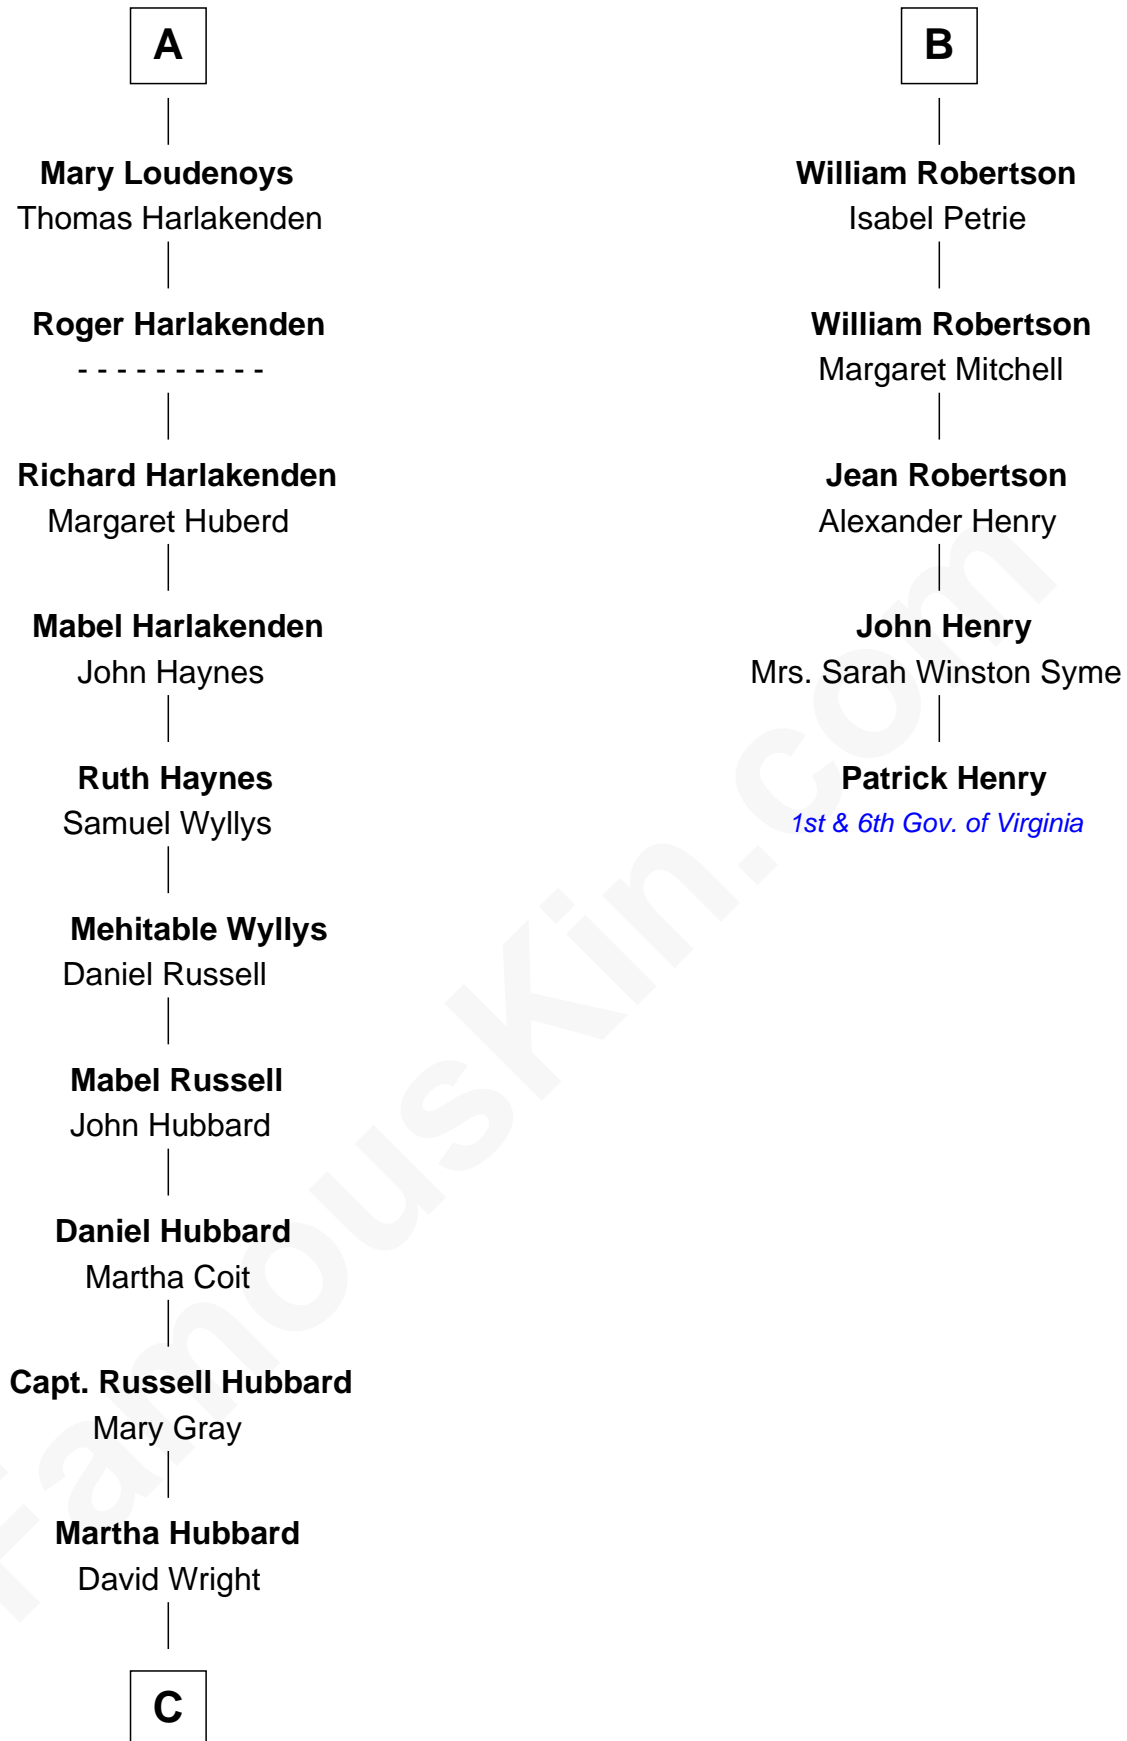

# FamousKin.com Relationship Chart of

**Anne Baxter**

*Movie Actress*

11th cousin 10 times removed of

**Patrick Henry**

*1st and 6th Governor of Virginia*

**Richard Fitzalan**  
Eleanor Plantagenet

FamousKin.com