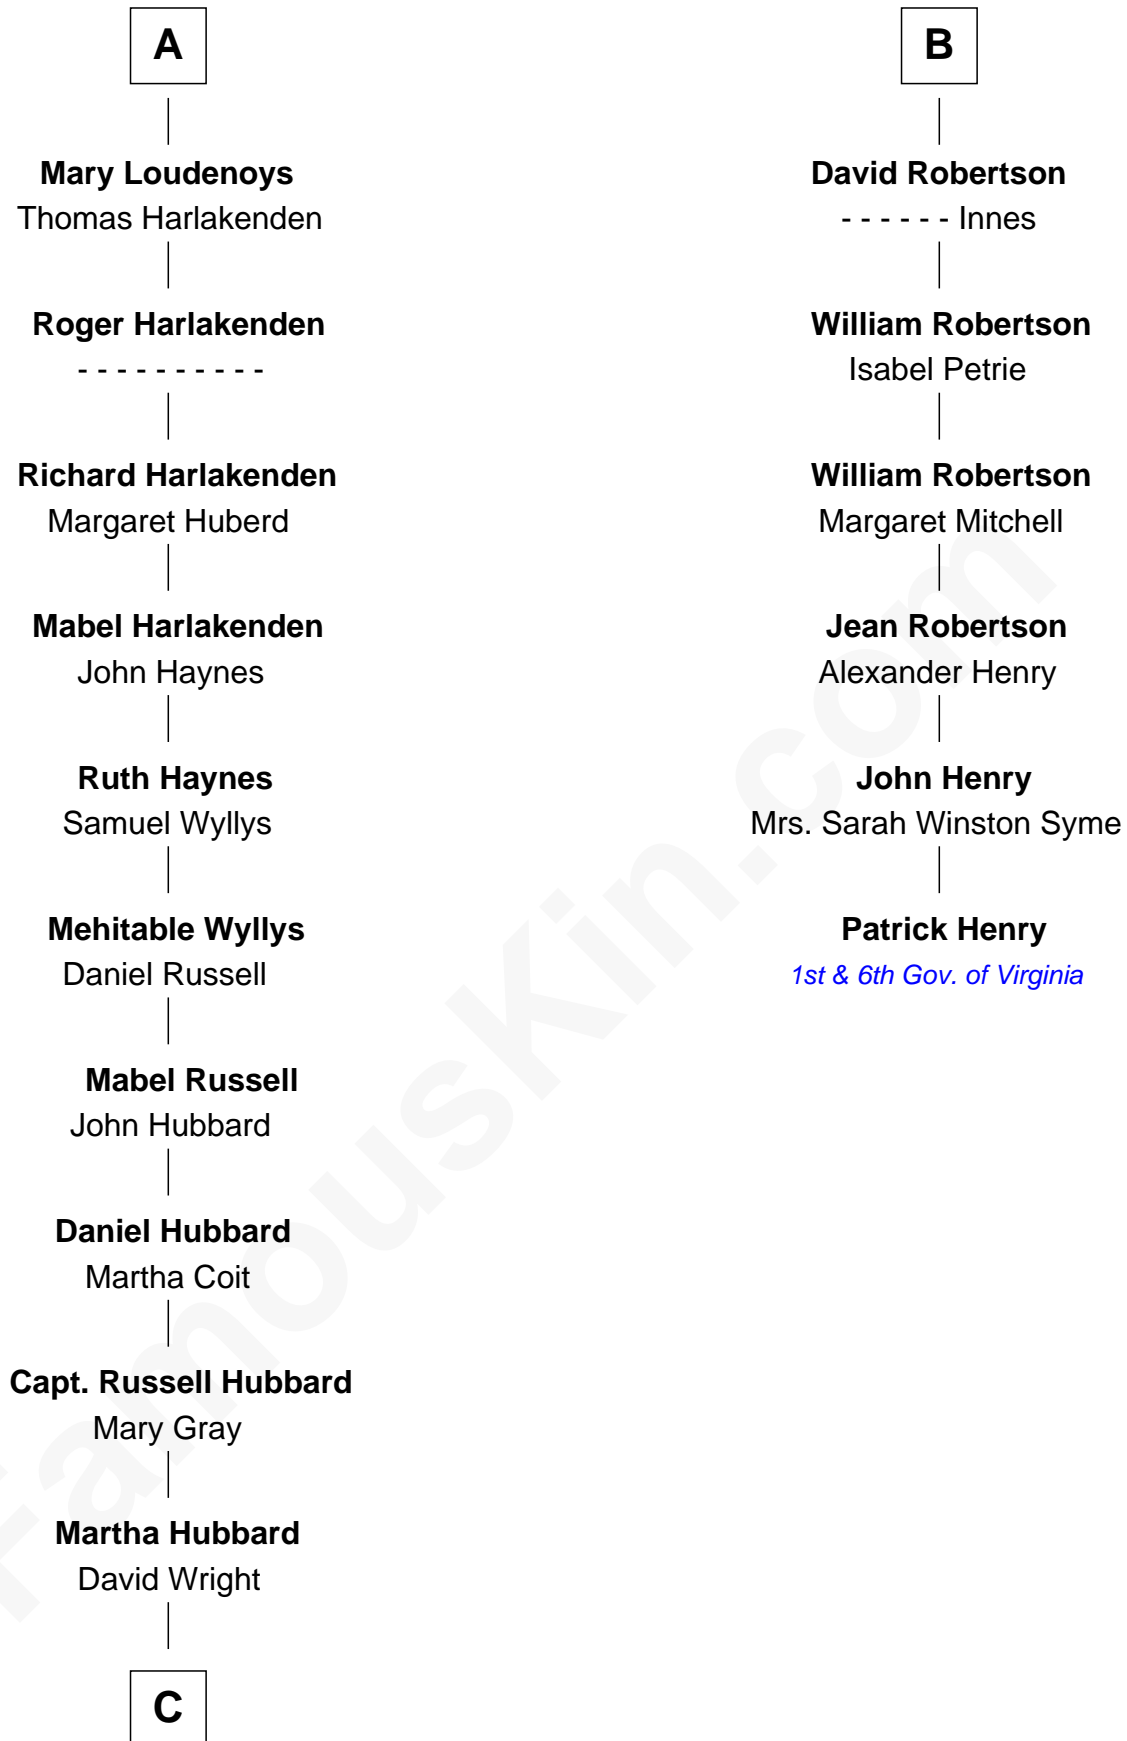

FamousKin.com Relationship Chart of

Anne Baxter
Movie Actress

12th cousin 9 times removed of

Patrick Henry

1st and 6th Governor of Virginia

Edmund Fitzalan
Alice de Warenne

Aline Fitzalan
Sir Roger le Strange

Lucy le Strange
Sir William Willoughby

Margery Willoughby
Sir William FitzHugh

Sir Henry FitzHugh
Alice de Neville

Alice FitzHugh
Sir John Fiennes

Thomas Fiennes
Anne Bouchier

Catherine Fiennes
Richard Loudenoys

A

Richard Fitzalan
Eleanor Plantagenet

Alice Fitzalan
Sir Thomas de Holand

Margaret de Holand
Sir John Beaufort

Joan Beaufort
Sir James Stewart

John Stewart
Eleanor Sinclair

Elizabeth Stewart
Alexander Robertson

John Robertson
Margaret Crichton

B

FamousKin.com