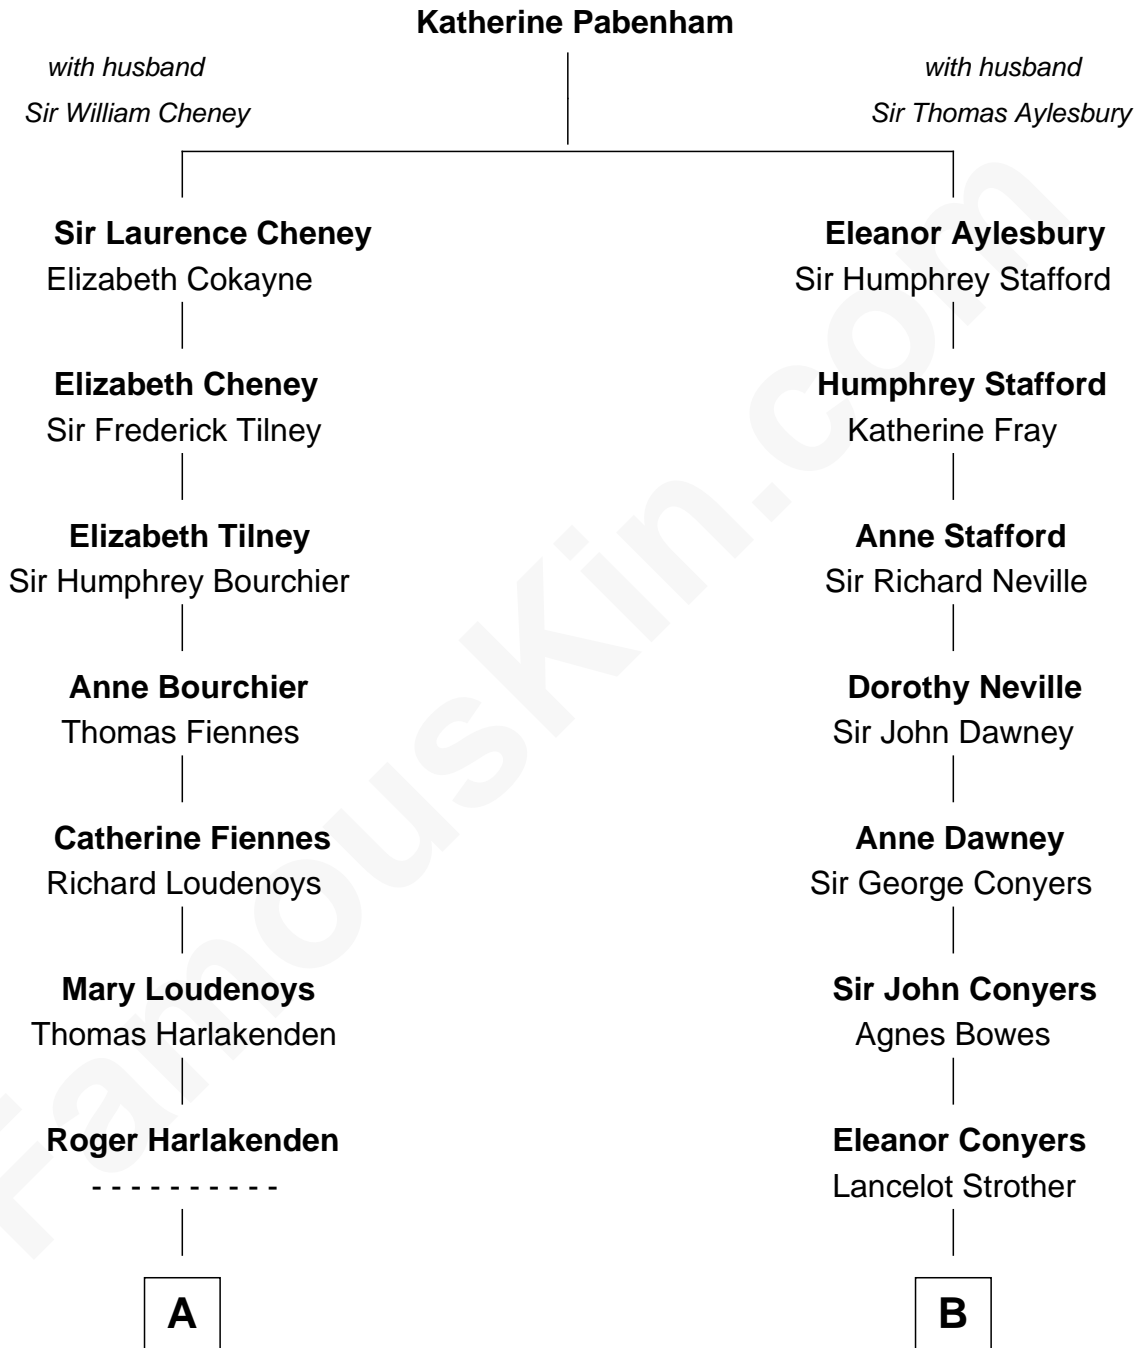

FamousKin.com Relationship Chart of

Anne Baxter

Movie Actress

16th cousin 3 times removed of

Randolph Scott

Movie Actor

C

Frank Lloyd Wright

Catherine L. Tobin

Catherine Dorothy Wright

Kenneth Stuart Baxter

Anne Baxter

Movie Actress

FamousKin.com