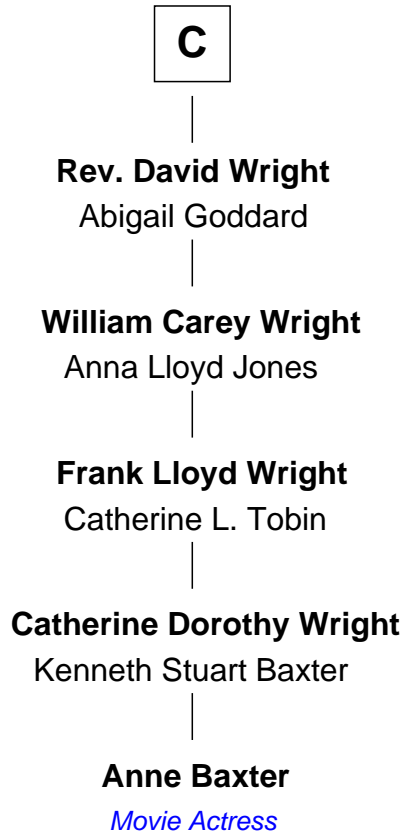

# FamousKin.com Relationship Chart of

**Anne Baxter**

*Movie Actress*

17th cousin 4 times removed of

**Gloria Vanderbilt**

*Fashion Designer*

**Edmund Fitzalan**

Alice de Warenne

FamousKin.com