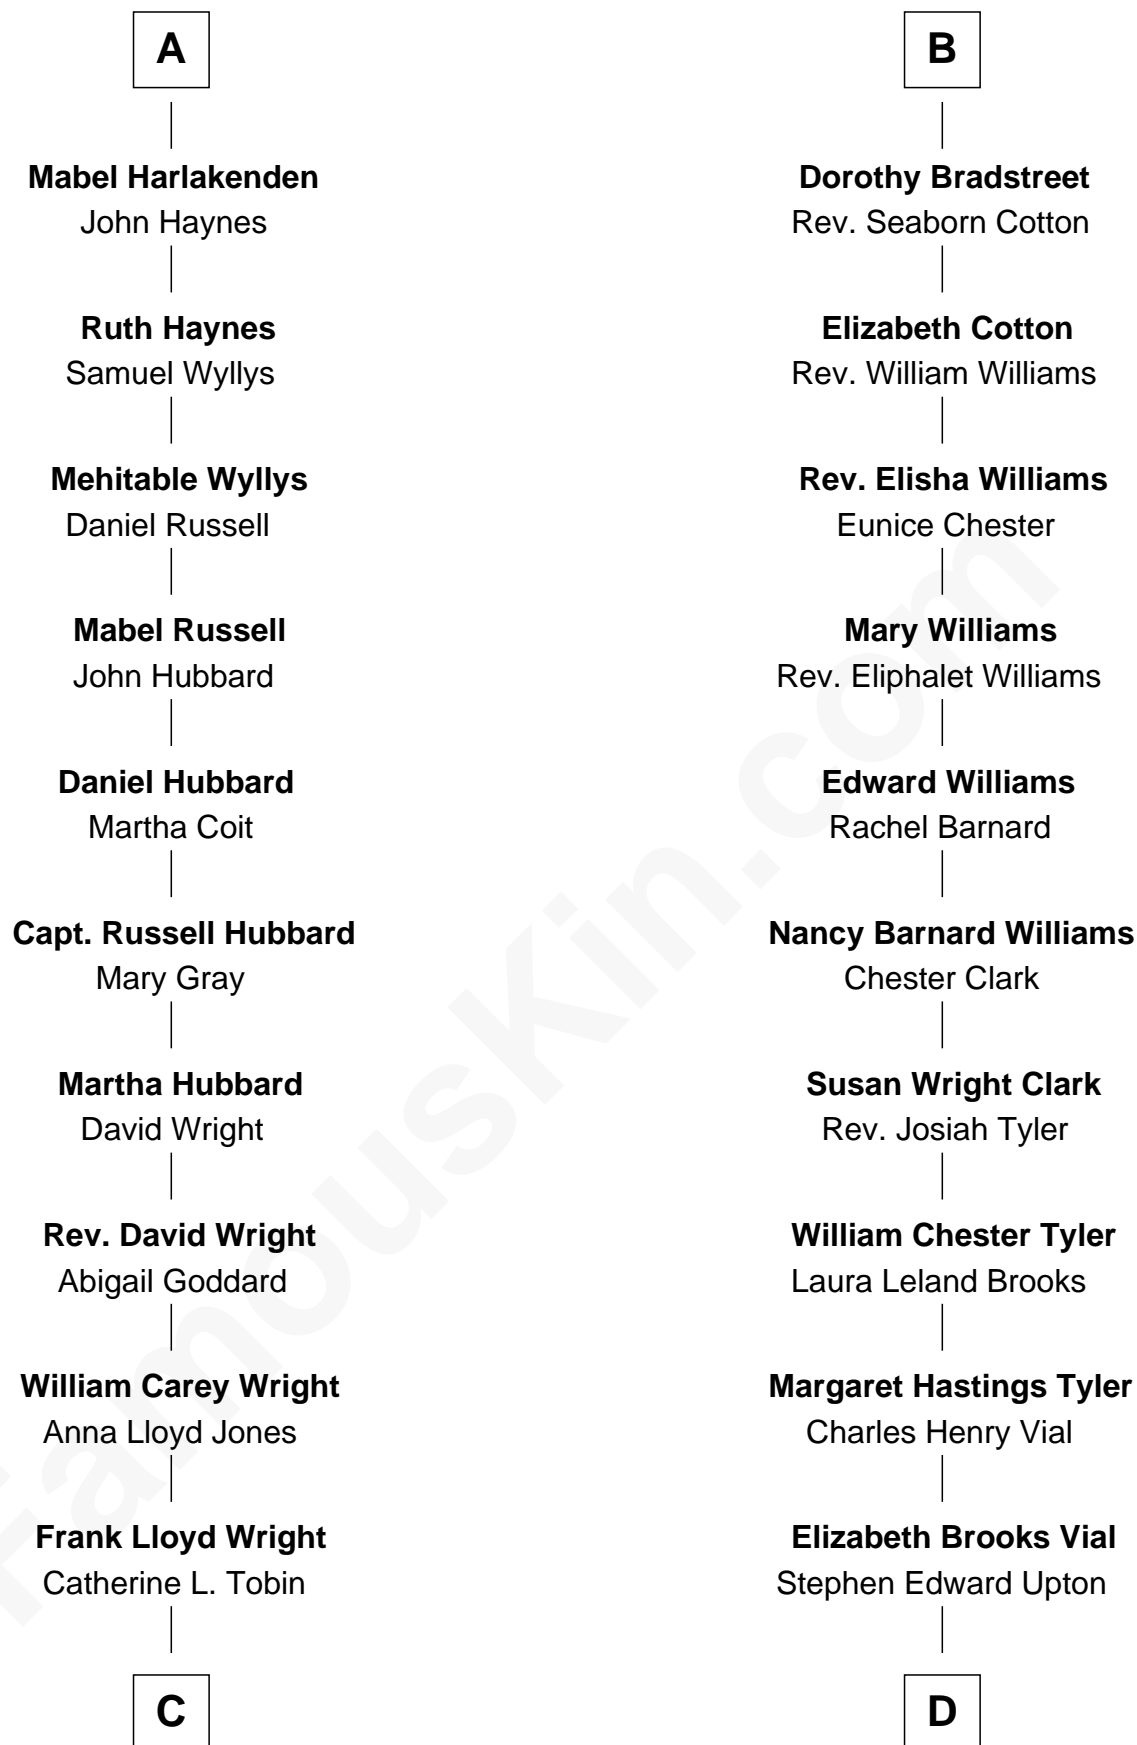

# FamousKin.com Relationship Chart of

**Anne Baxter**

*Movie Actress*

18th cousin of

**Kate Upton**

*Sports Illustrated Swimsuit Cover Model*

**Sir Richard Neville**

Alice Montagu

**Alice de Neville**  
Sir Henry FitzHugh

**Alice FitzHugh**  
Sir John Fiennes

**Thomas Fiennes**  
Anne Bouchier

**Catherine Fiennes**  
Richard Loudenoys

**Mary Loudenoys**  
Thomas Harlakenden

**Roger Harlakenden**  
-----

**Richard Harlakenden**  
Margaret Huberd

**A**

**Katherine Neville**  
William Bonville

**Cecily Bonville**  
Thomas Grey

**Cecily Grey**  
Sir John Sutton

**Sir Henry Dudley**  
----- Ashton

*Probable*

**Roger Dudley**  
Susanna Thorne

**Gov. Thomas Dudley**  
Dorothy York

**Anne Dudley**  
Gov. Simon Bradstreet

**B**

FamousKin.com