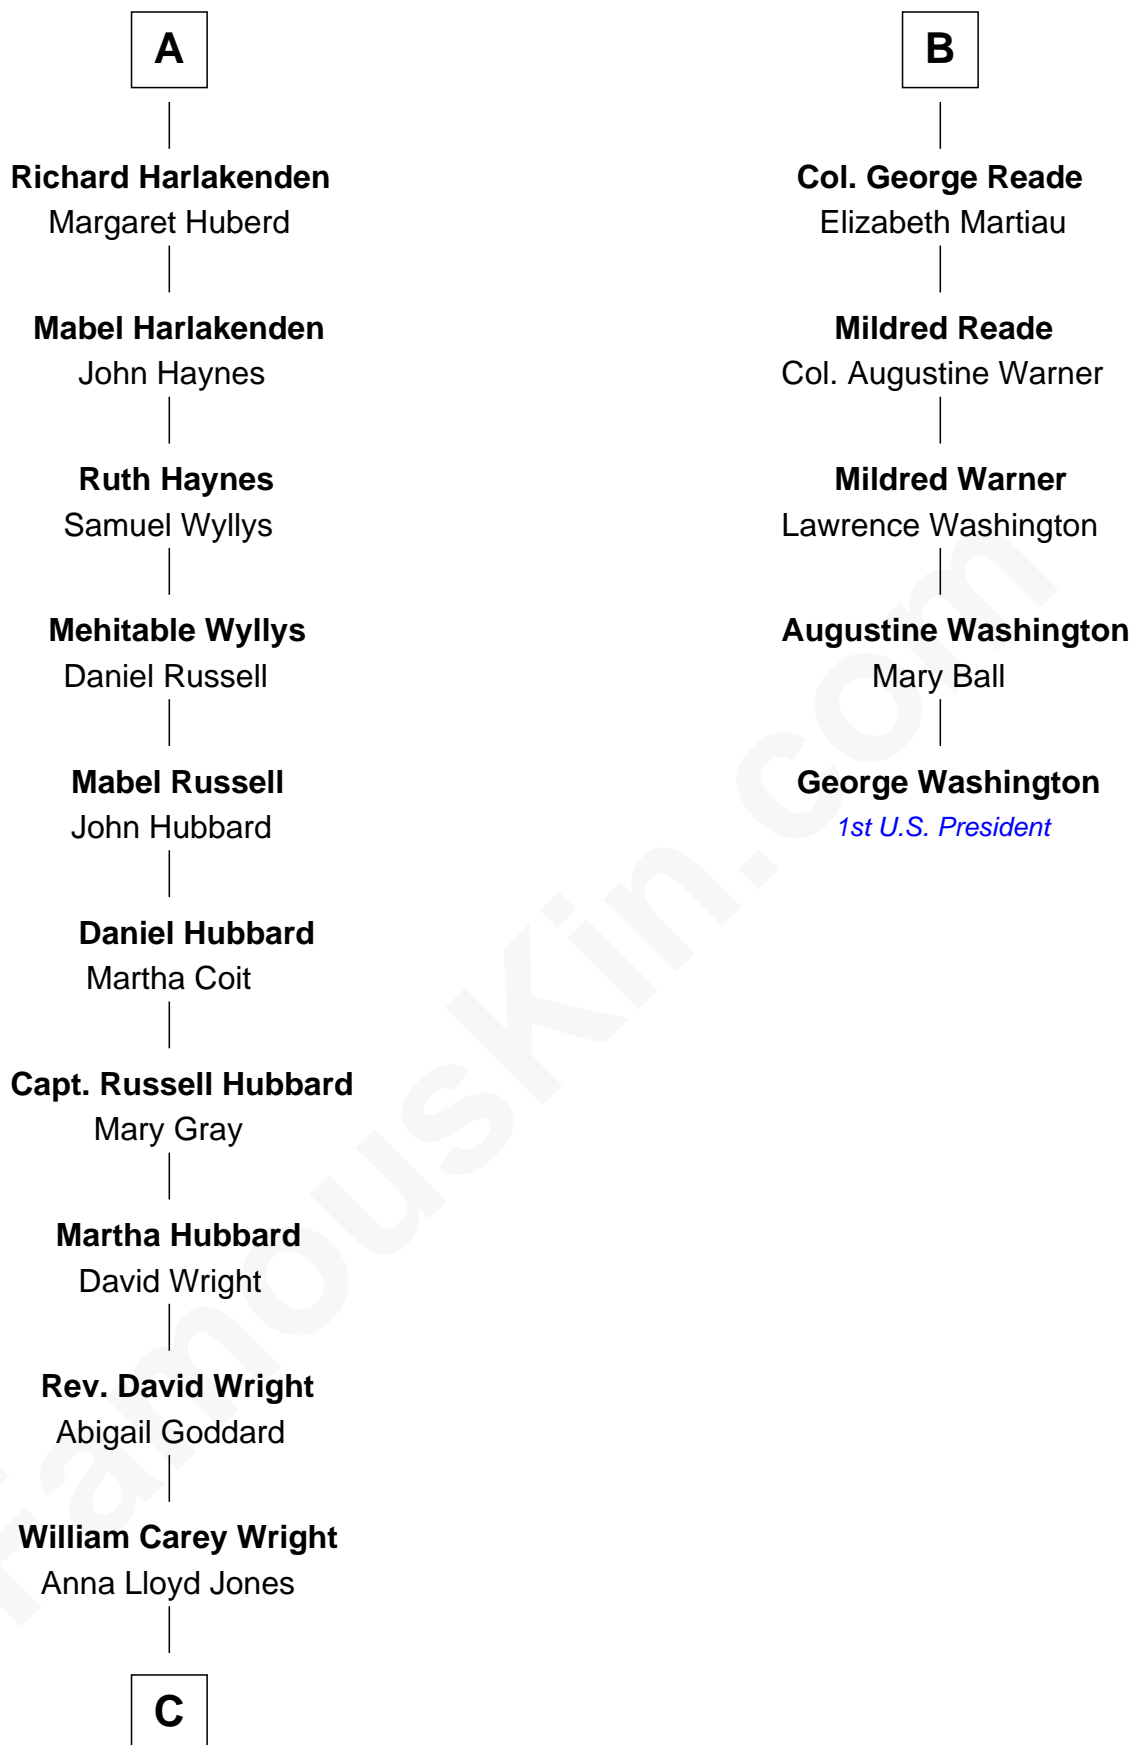

# FamousKin.com Relationship Chart of

**Anne Baxter**

*Movie Actress*

11th cousin 8 times removed of

**George Washington**

*1st U.S. President*

**Sir Ralph Neville**

Joan Beaufort

**Sir Richard Neville**

Alice Montagu

**Alice de Neville**

Sir Henry FitzHugh

**Alice FitzHugh**

Sir John Fiennes

**Thomas Fiennes**

Anne Bouchier

**Sir Henry Percy**

Eleanor Poynings

**Margaret Percy**

Sir William Gascoigne

**Elizabeth Gascoigne**

Sir George Talboys

**Anne Talboys**

Sir Edward Dymoke

**Frances Dymoke**

Sir Thomas Windebank

**Mildred Windebank**

Robert Reade

B

**C**

Frank Lloyd Wright

Catherine L. Tobin