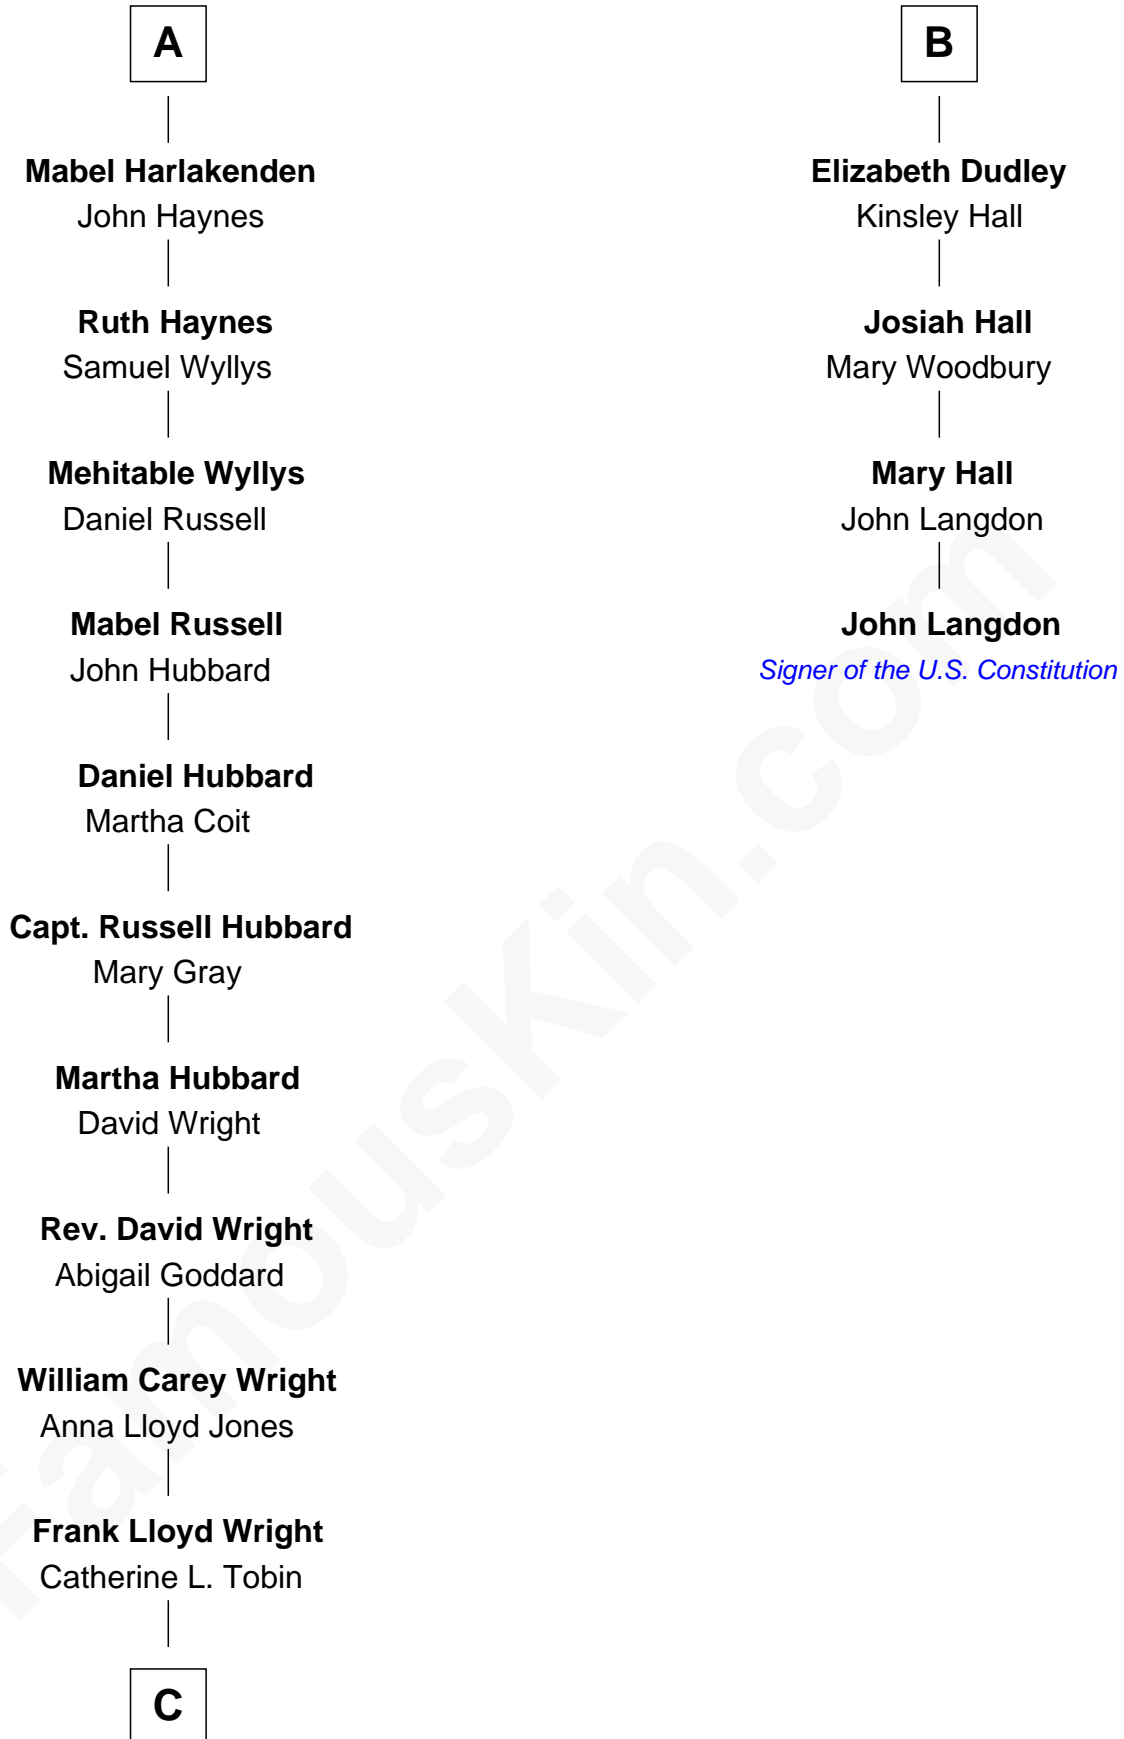

# FamousKin.com Relationship Chart of

**Anne Baxter**  
*Movie Actress*

10th cousin 8 times removed of

**John Langdon**

*Signer of the U.S. Constitution*

**Sir Richard Neville**

Alice Montagu

**Alice de Neville**  
Sir Henry FitzHugh

**Alice FitzHugh**  
Sir John Fiennes

**Thomas Fiennes**  
Anne Bouchier

**Catherine Fiennes**  
Richard Loudenoys

**Mary Loudenoys**  
Thomas Harlakenden

**Roger Harlakenden**  
-----

**Richard Harlakenden**  
Margaret Huberd

**A**

**Katherine Neville**  
William Bonville

**Cecily Bonville**  
Thomas Grey

**Cecily Grey**  
Sir John Sutton

**Sir Henry Dudley**  
----- Ashton  
*Probable*

**Roger Dudley**  
Susanna Thorne

**Gov. Thomas Dudley**  
Dorothy York

**Rev. Samuel Dudley**  
Elizabeth -----

**B**

**C**

—  
**Catherine Dorothy Wright**

Kenneth Stuart Baxter

—  
**Anne Baxter**

*Movie Actress*

FamousKin.com