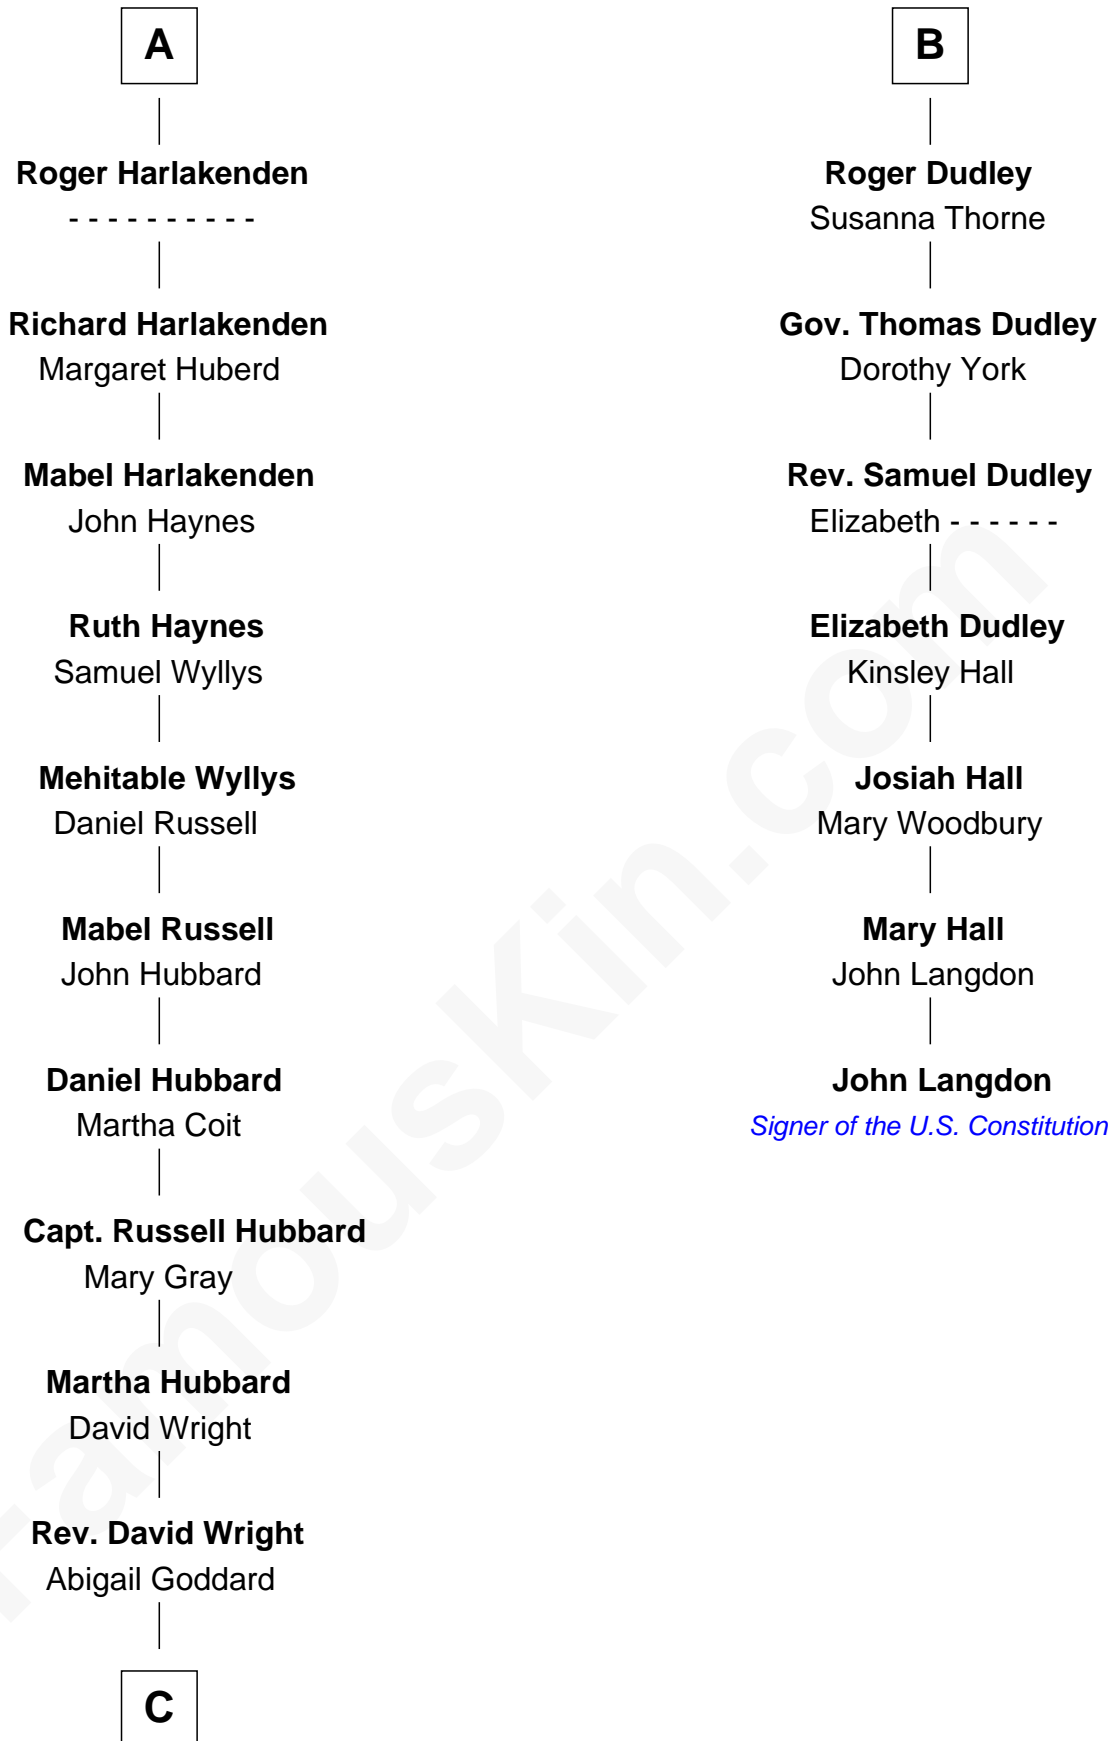

FamousKin.com Relationship Chart of

Anne Baxter

Movie Actress

13th cousin 7 times removed of

John Langdon

Signer of the U.S. Constitution

C

—
William Carey Wright

Anna Lloyd Jones

—
Frank Lloyd Wright

Catherine L. Tobin

—
Catherine Dorothy Wright

Kenneth Stuart Baxter

—
Anne Baxter

Movie Actress

FamousKin.com