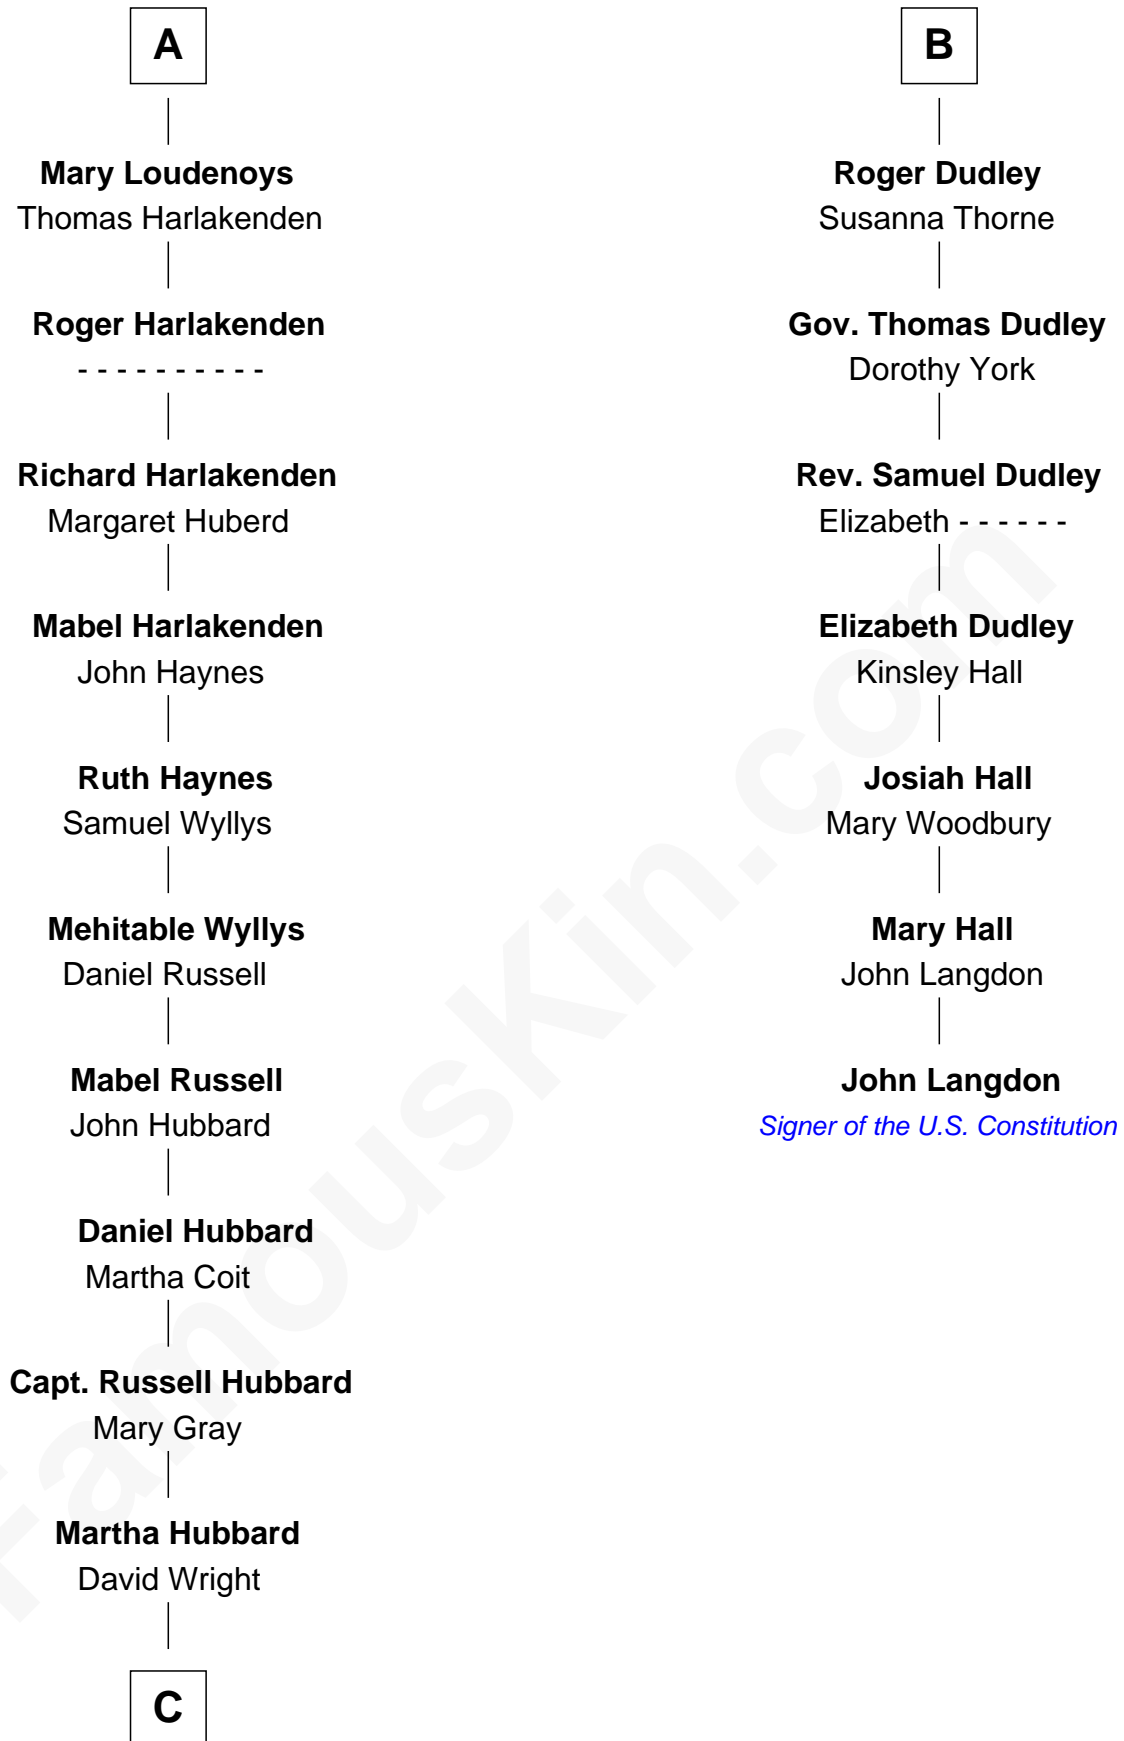

FamousKin.com Relationship Chart of

Anne Baxter

Movie Actress

13th cousin 8 times removed of

John Langdon

Signer of the U.S. Constitution

FamousKin.com