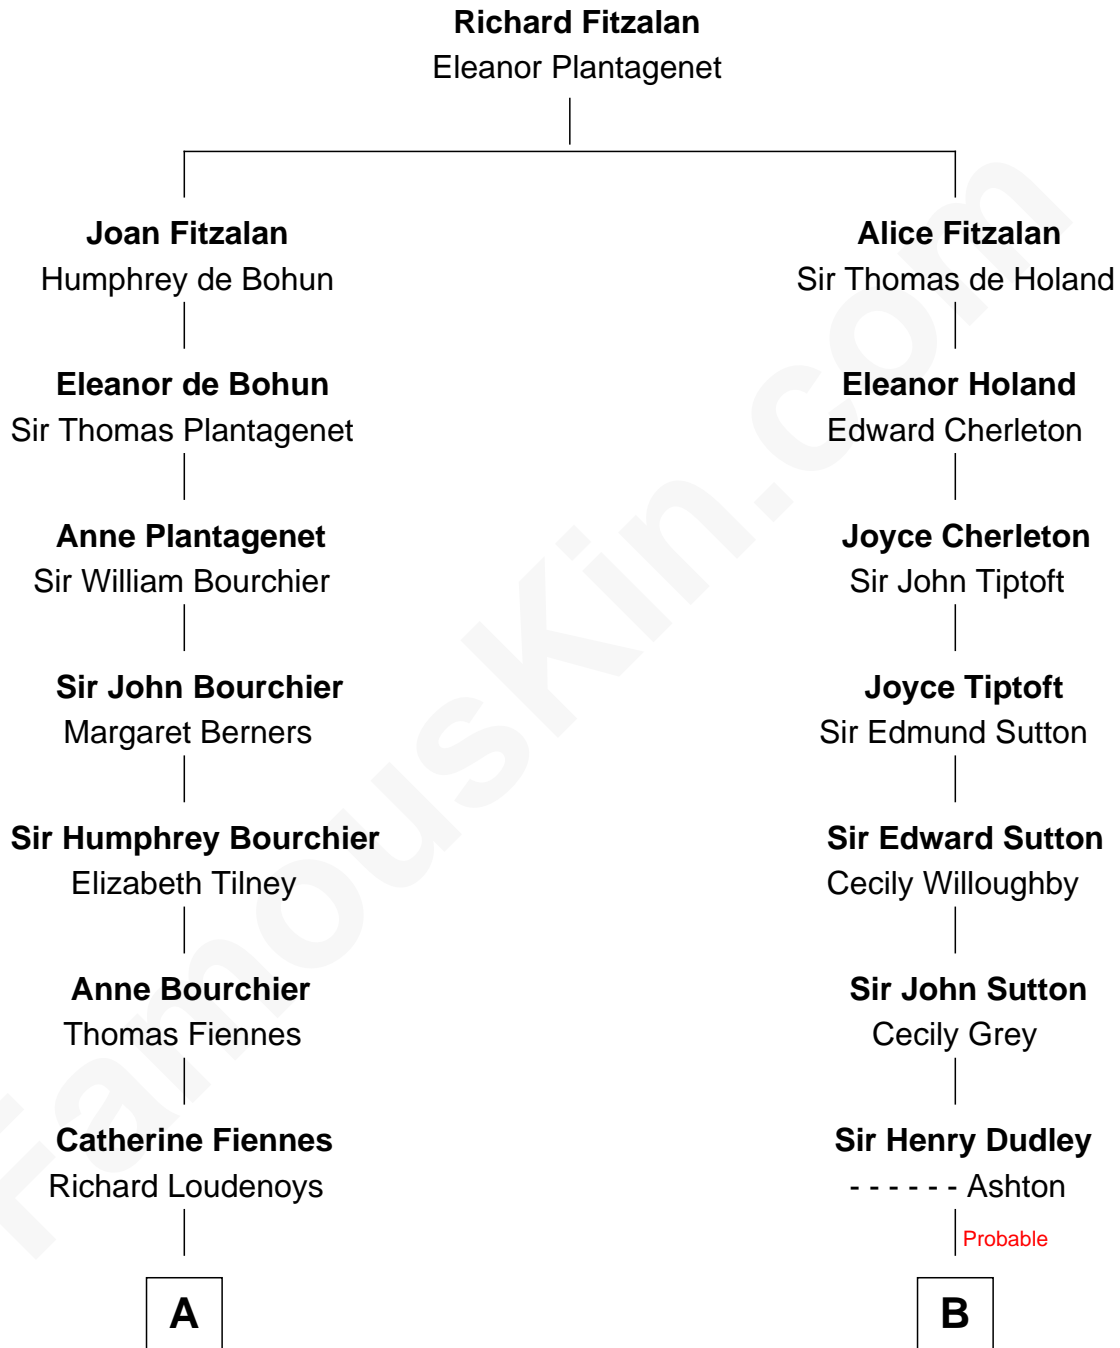

FamousKin.com Relationship Chart of

Anne Baxter

Movie Actress

13th cousin 8 times removed of

John Langdon

Signer of the U.S. Constitution

FamousKin.com