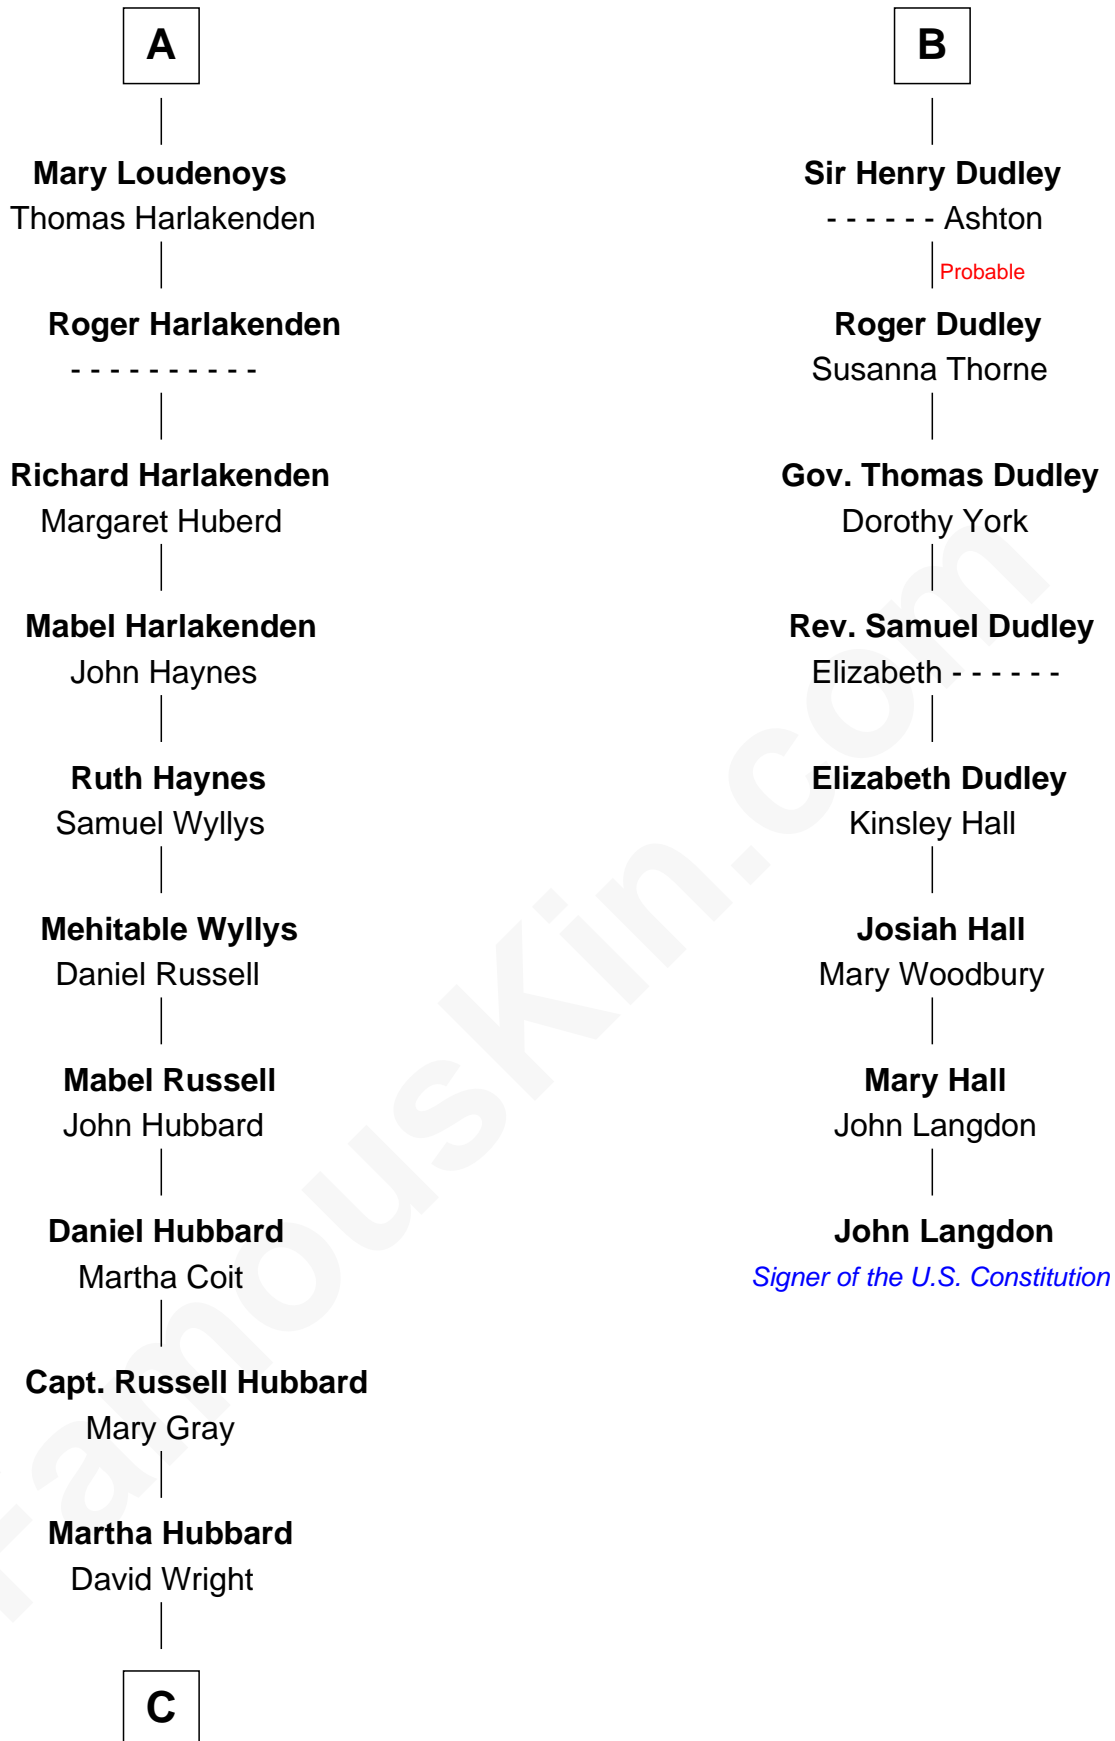

FamousKin.com Relationship Chart of

Anne Baxter

Movie Actress

14th cousin 7 times removed of

John Langdon

Signer of the U.S. Constitution

Edmund Fitzalan

Alice de Warenne

FamousKin.com