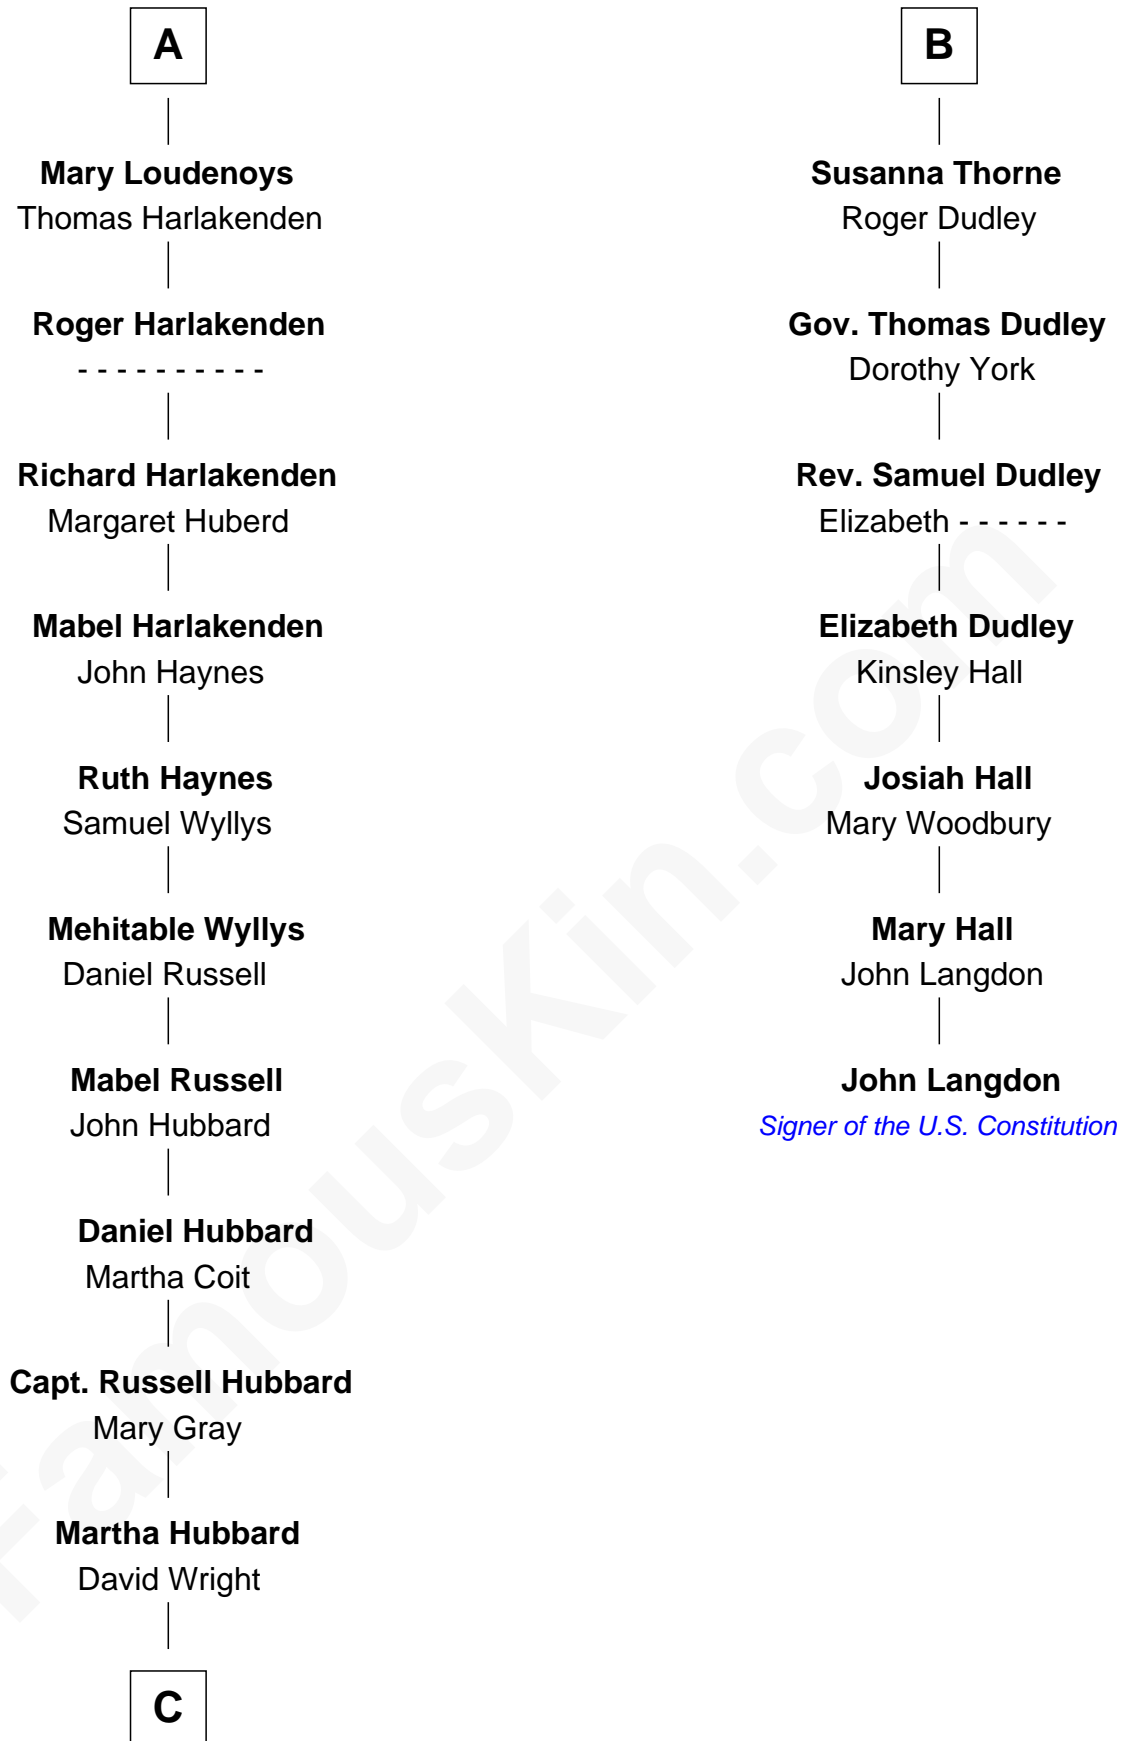

# FamousKin.com Relationship Chart of

**Anne Baxter**

*Movie Actress*

13th cousin 8 times removed of

**John Langdon**

*Signer of the U.S. Constitution*

FamousKin.com