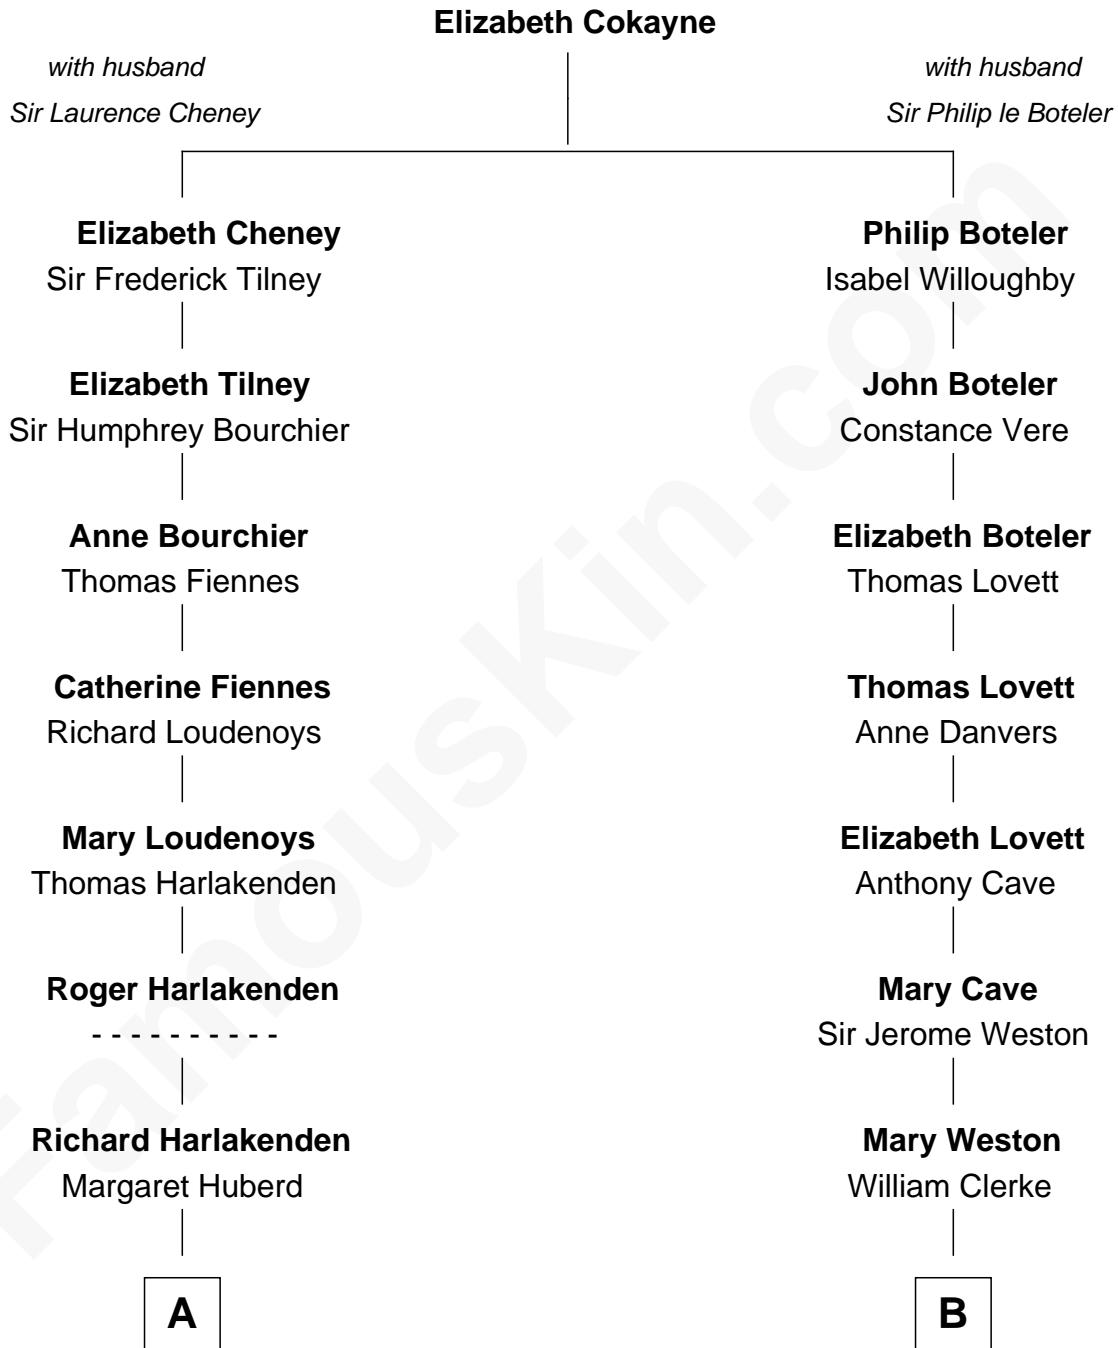

FamousKin.com Relationship Chart of

Anne Baxter
Movie Actress

14th cousin 4 times removed of

Hetty Green
"The Witch of Wall Street"

C

Catherine Dorothy Wright

Kenneth Stuart Baxter

Anne Baxter

Movie Actress

FamousKin.com