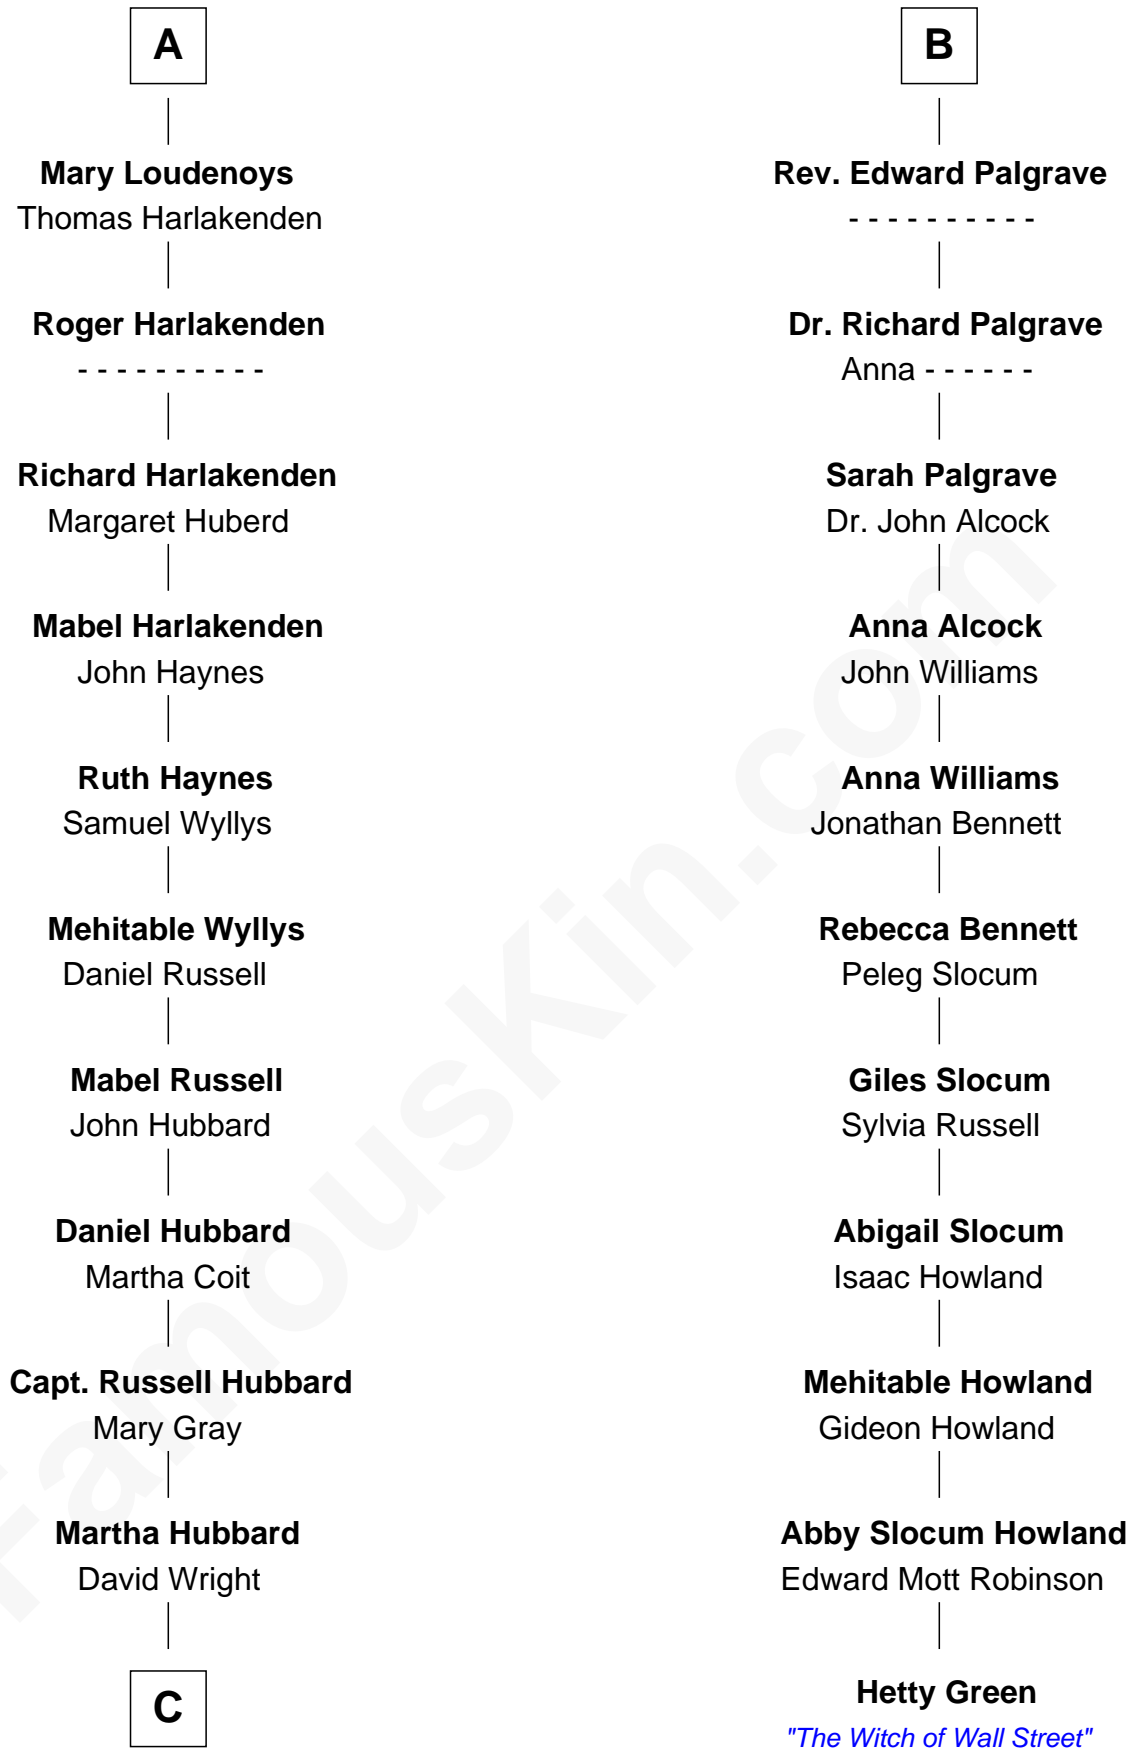

# FamousKin.com Relationship Chart of

**Anne Baxter**  
Movie Actress

17th cousin 4 times removed of

**Hetty Green**  
*"The Witch of Wall Street"*

**Sir William de Bohun**  
Elizabeth de Badlesmere

FamousKin.com