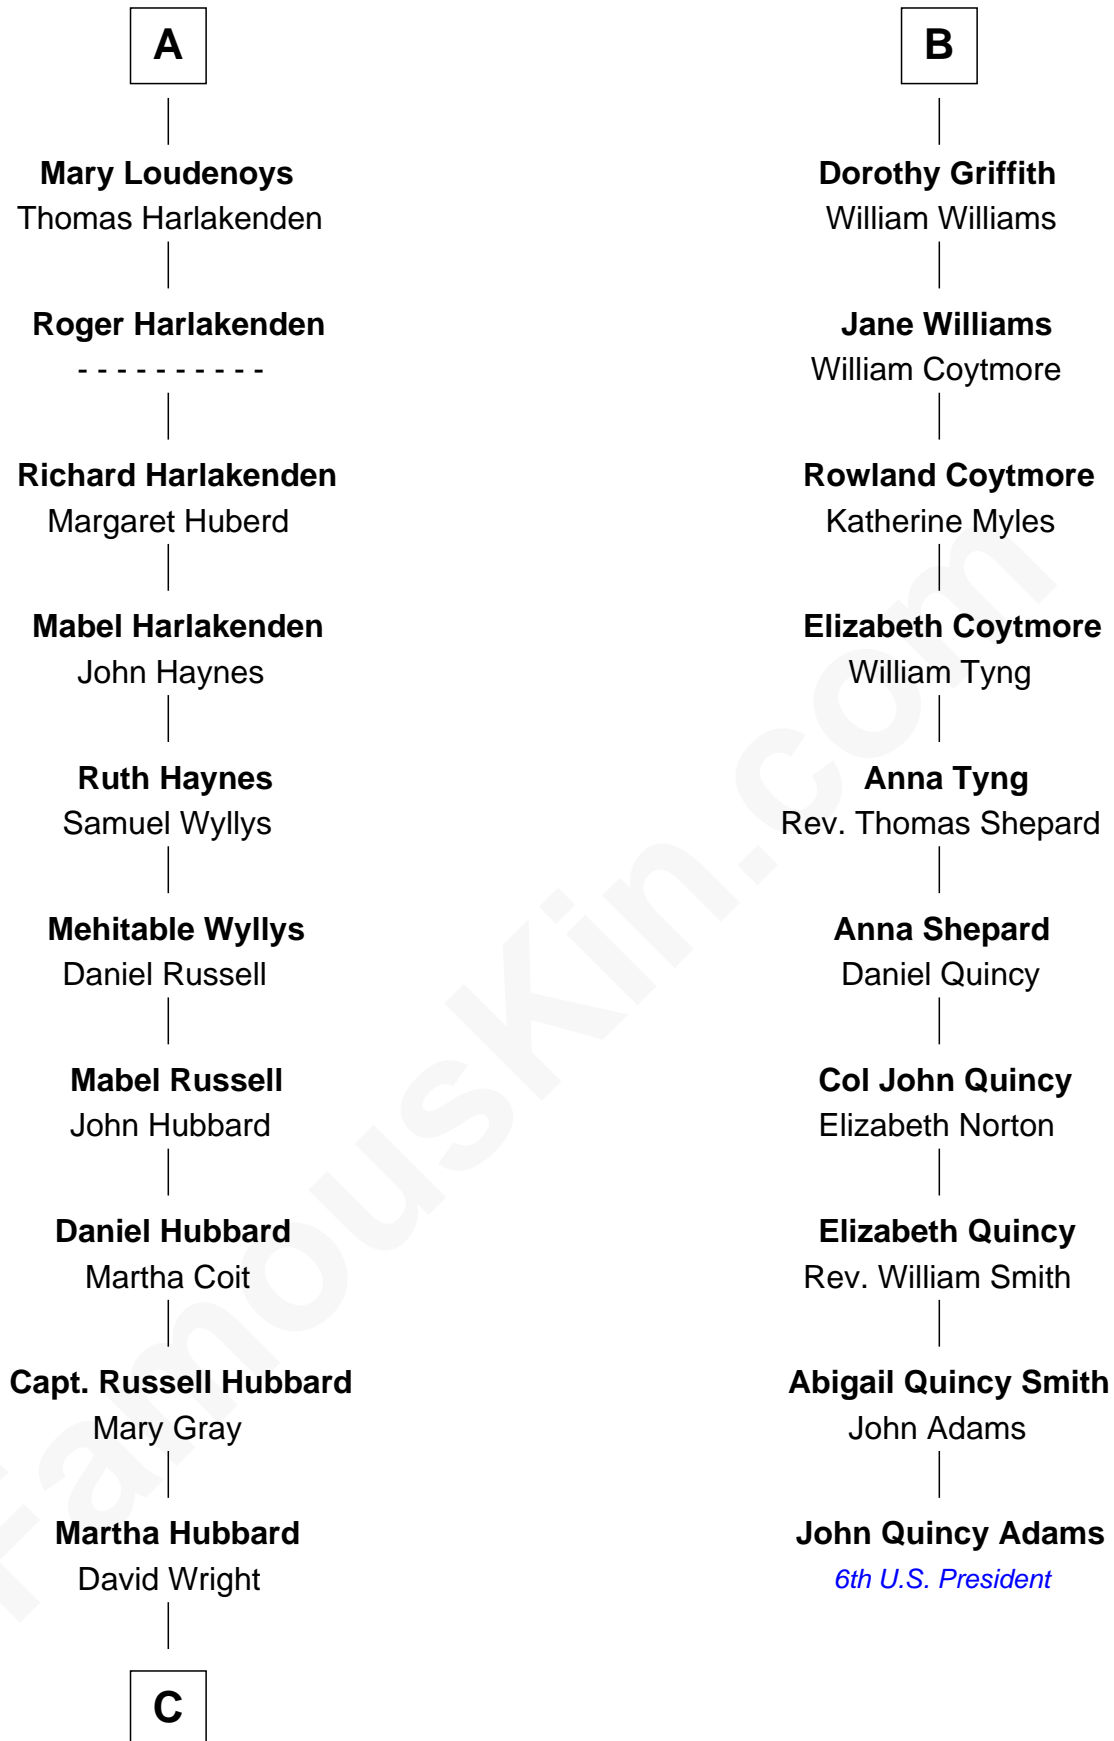

FamousKin.com Relationship Chart of

Anne Baxter
Movie Actress

16th cousin 5 times removed of

John Quincy Adams
6th U.S. President

FamousKin.com