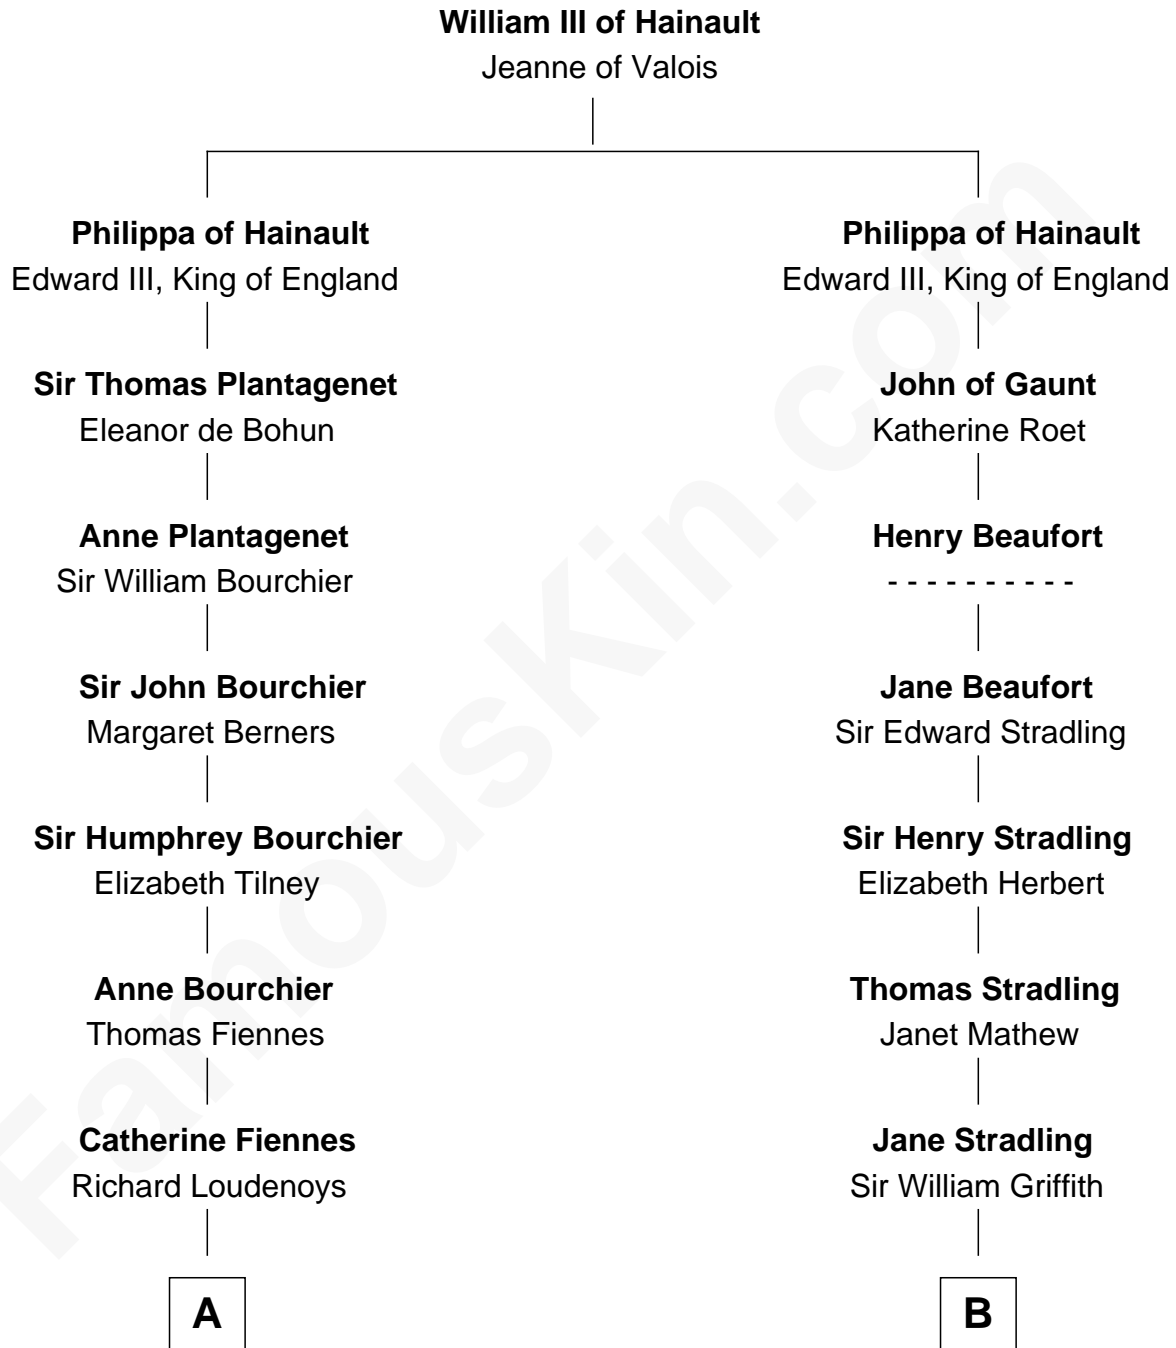

FamousKin.com Relationship Chart of

Anne Baxter
Movie Actress

16th cousin 5 times removed of

John Quincy Adams
6th U.S. President

FamousKin.com