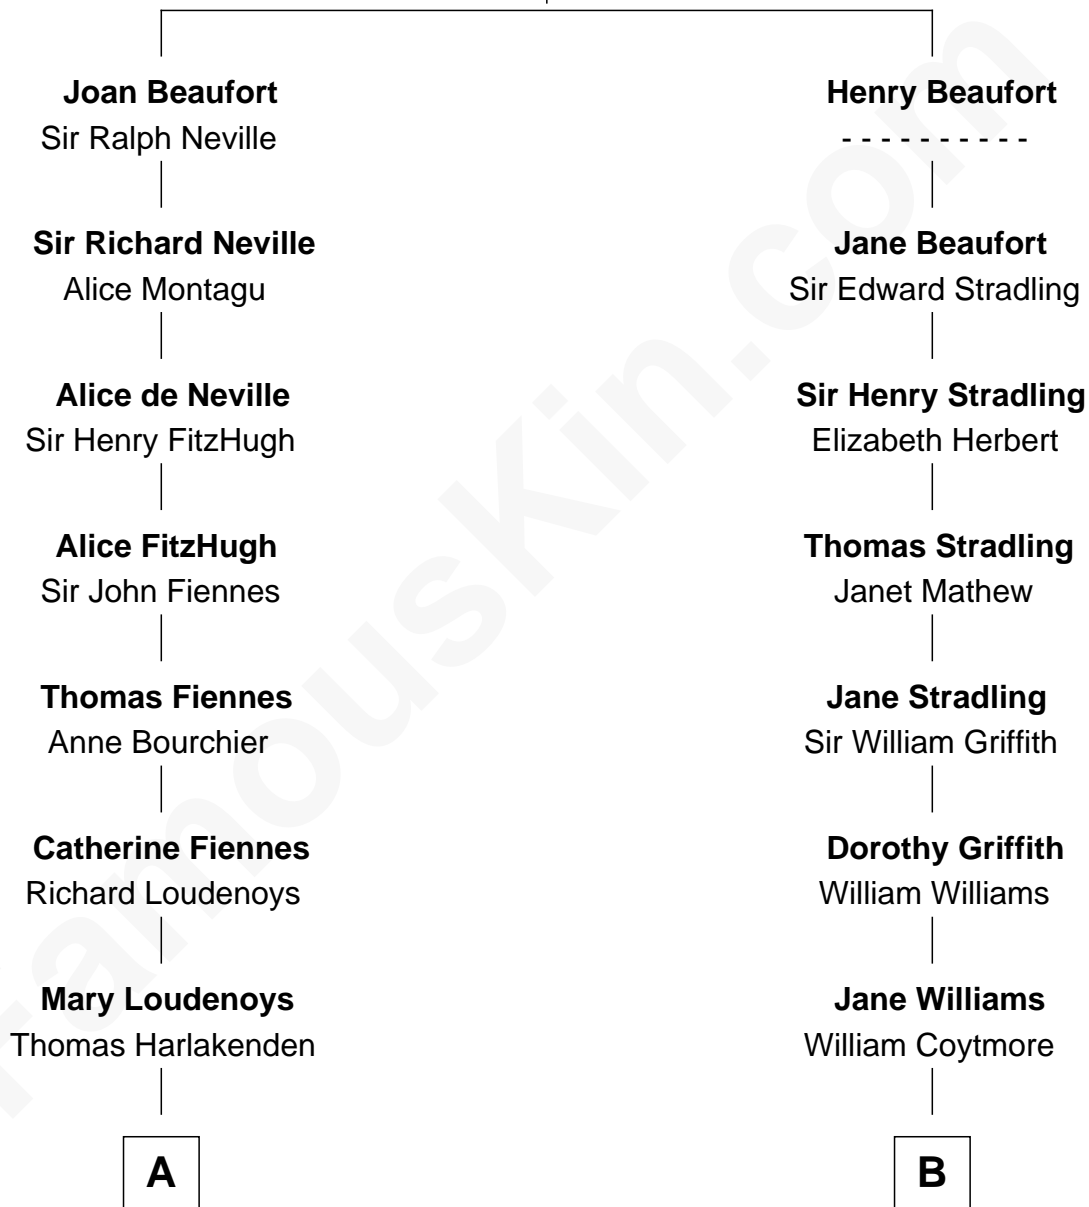

FamousKin.com Relationship Chart of

Anne Baxter
Movie Actress

13th cousin 7 times removed of

Abigail (Smith) Adams

First Lady of President John Adams

John of Gaunt
Katherine Roet

C

—
William Carey Wright

Anna Lloyd Jones

—
Frank Lloyd Wright

Catherine L. Tobin

—
Catherine Dorothy Wright

Kenneth Stuart Baxter

—
Anne Baxter

Movie Actress

FamousKin.com