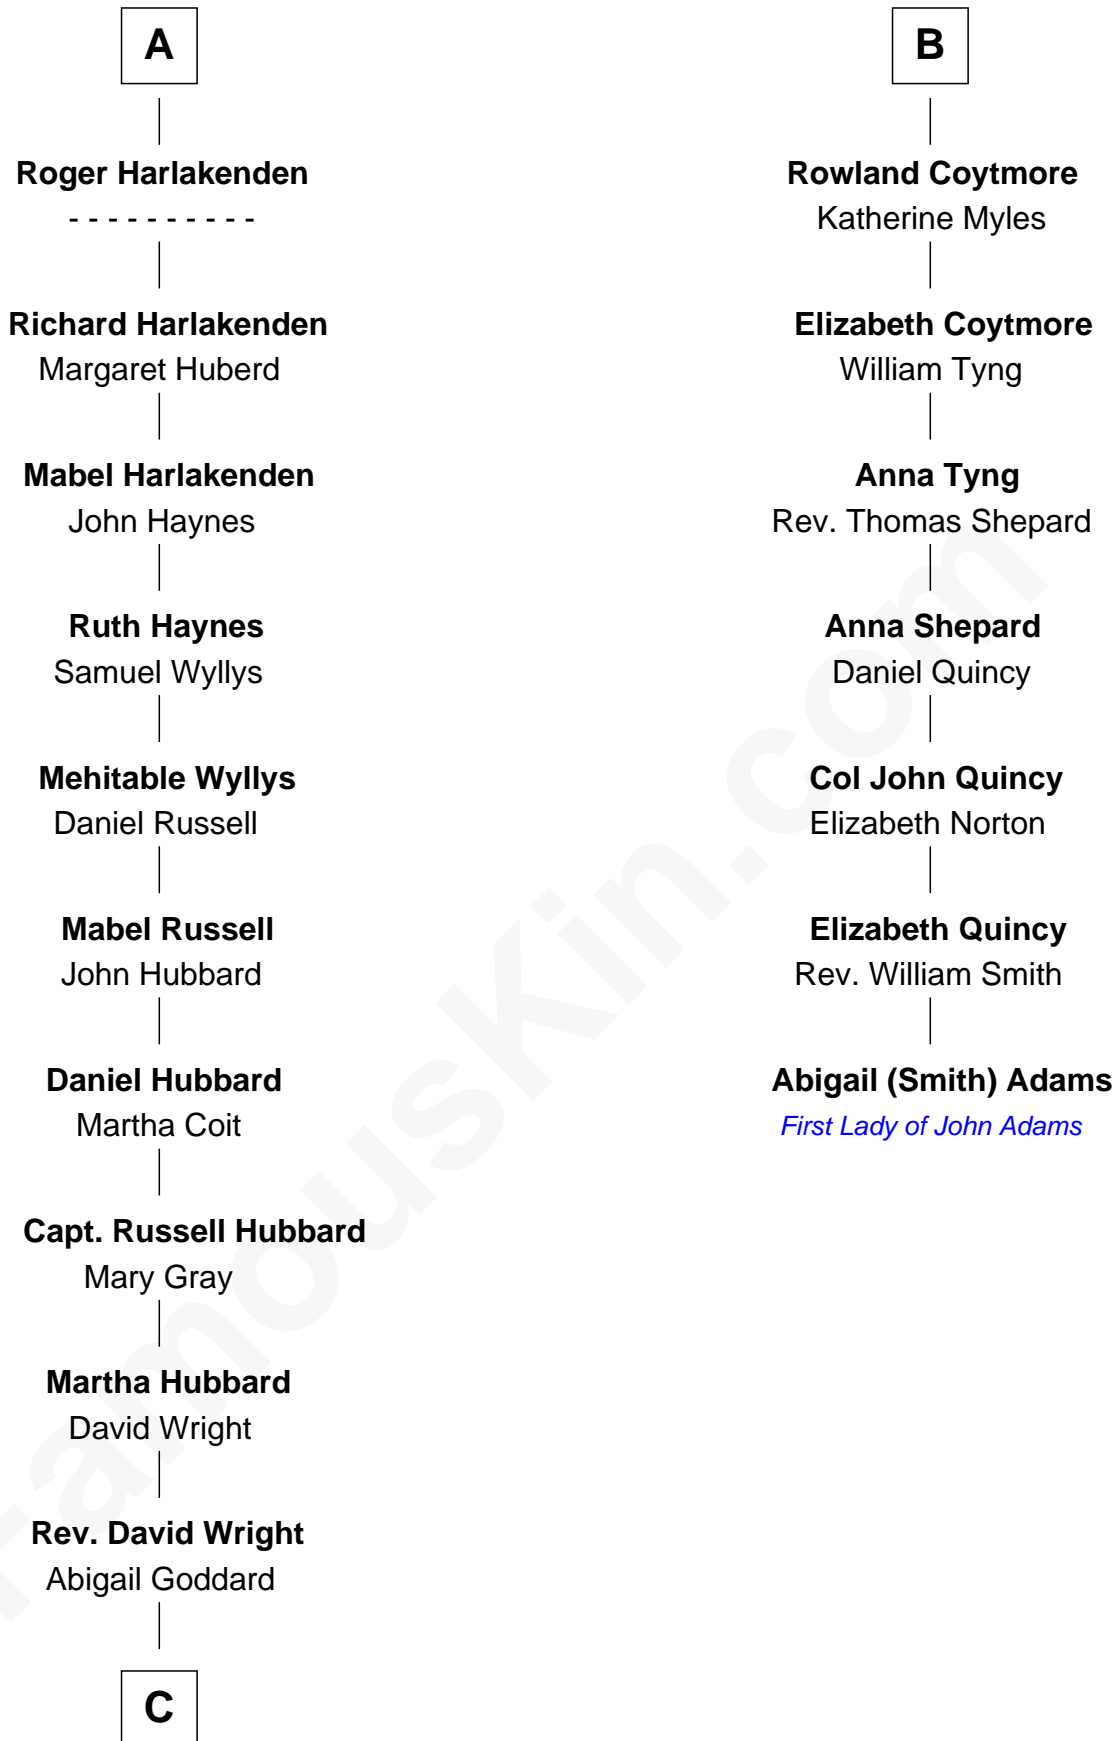

FamousKin.com Relationship Chart of

Anne Baxter
Movie Actress

13th cousin 7 times removed of

Abigail (Smith) Adams

First Lady of President John Adams

John of Gaunt
Katherine Roet

C

—
William Carey Wright

Anna Lloyd Jones

—
Frank Lloyd Wright

Catherine L. Tobin

—
Catherine Dorothy Wright

Kenneth Stuart Baxter

—
Anne Baxter

Movie Actress

FamousKin.com