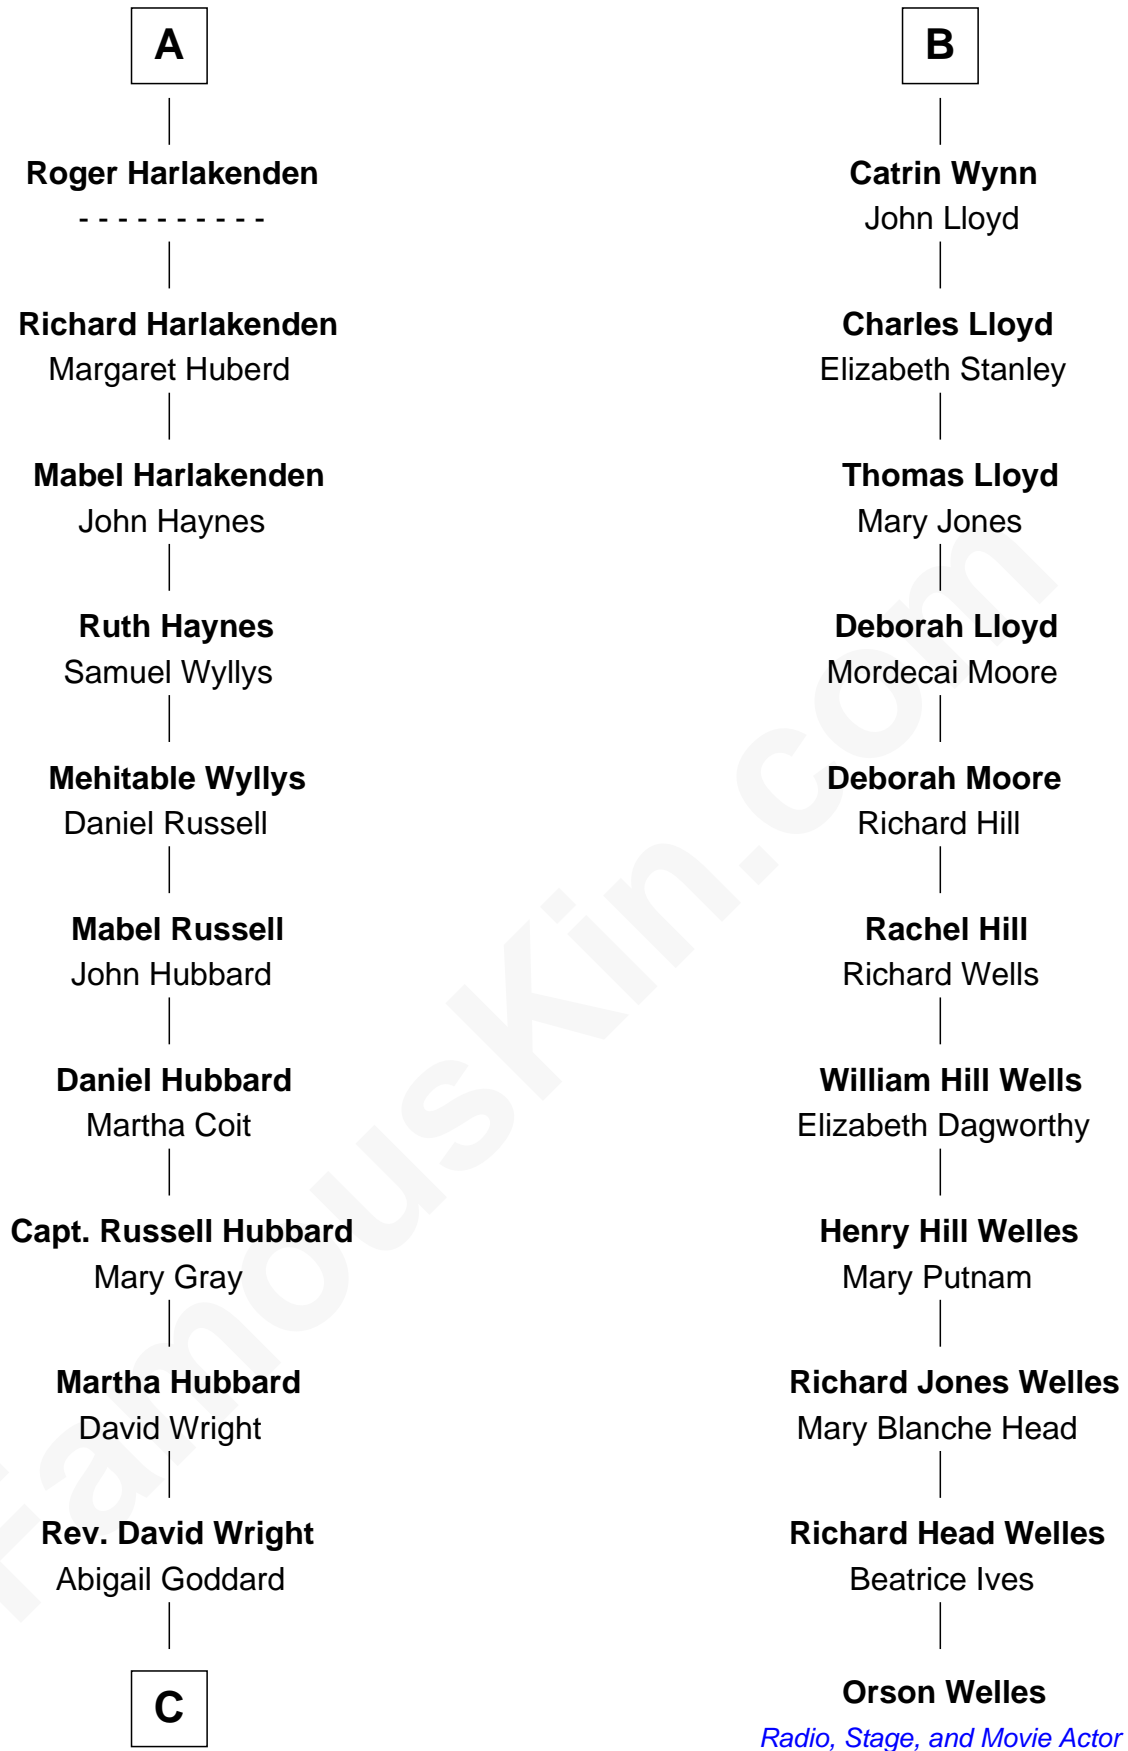

FamousKin.com Relationship Chart of

Anne Baxter

Movie Actress

17th cousin 3 times removed of

Orson Welles

Radio, Stage, and Movie Actor

C

—
William Carey Wright

Anna Lloyd Jones

—
Frank Lloyd Wright

Catherine L. Tobin

—
Catherine Dorothy Wright

Kenneth Stuart Baxter

—
Anne Baxter

Movie Actress

FamousKin.com