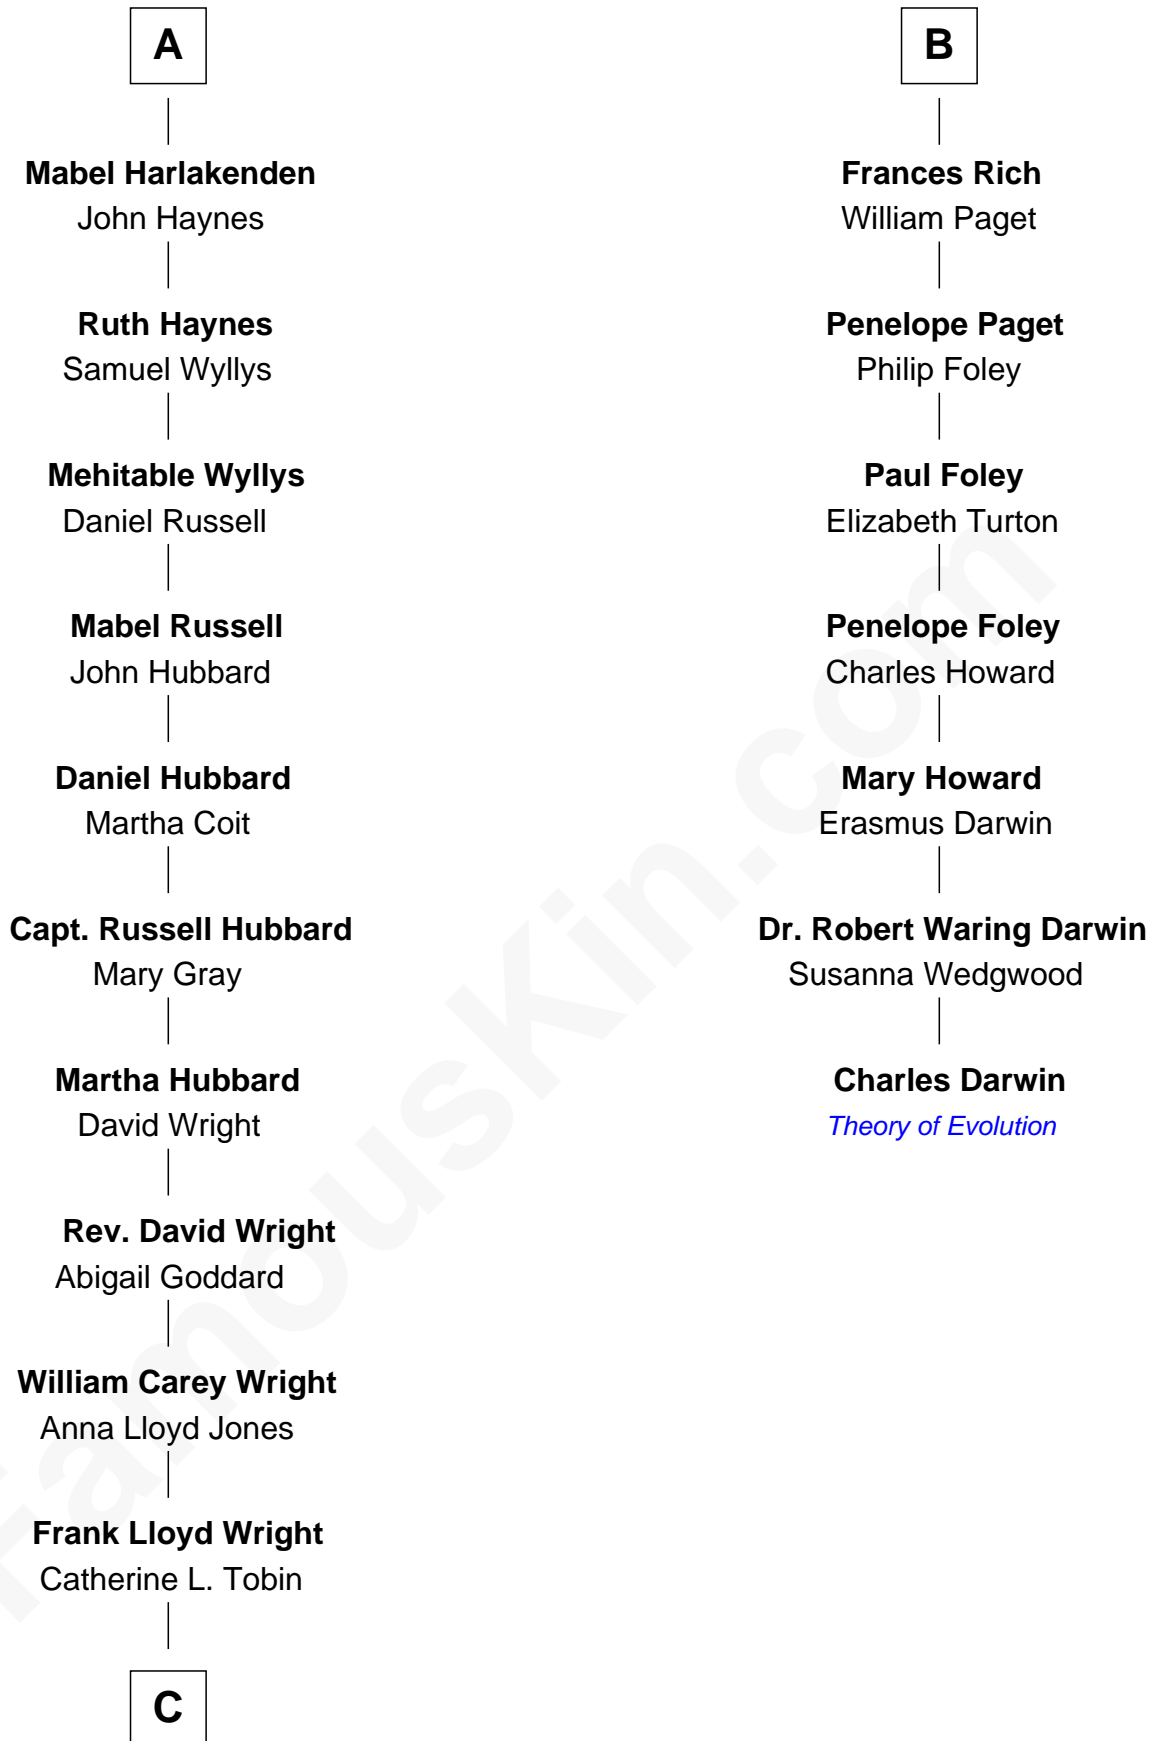

FamousKin.com Relationship Chart of

Anne Baxter

Movie Actress

13th cousin 5 times removed of

Charles Darwin

Theory of Evolution

Sir Richard Neville

Alice Montagu

C

—
Catherine Dorothy Wright

Kenneth Stuart Baxter

—
Anne Baxter

Movie Actress

FamousKin.com