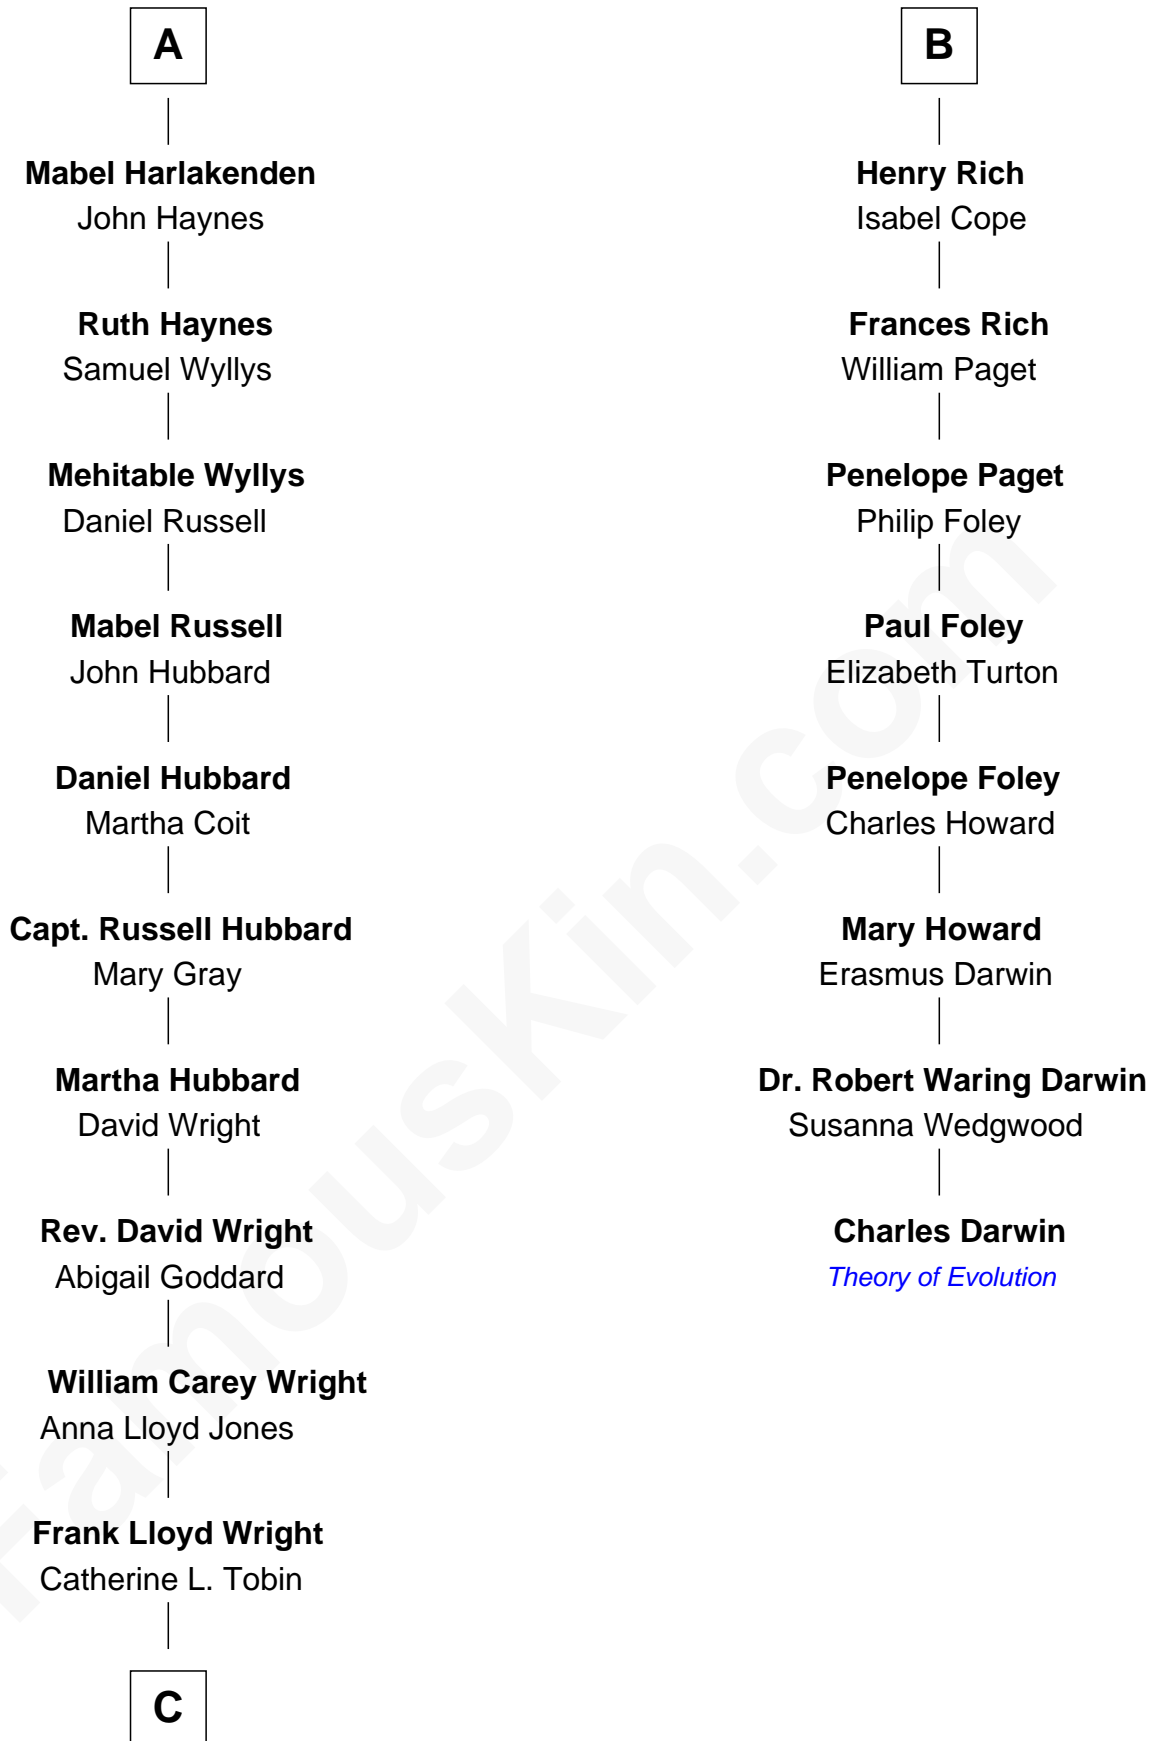

FamousKin.com Relationship Chart of

Anne Baxter

Movie Actress

14th cousin 4 times removed of

Charles Darwin

Theory of Evolution

Sir William Bouchier

Anne Plantagenet

C

—
Catherine Dorothy Wright

Kenneth Stuart Baxter

—
Anne Baxter

Movie Actress

FamousKin.com