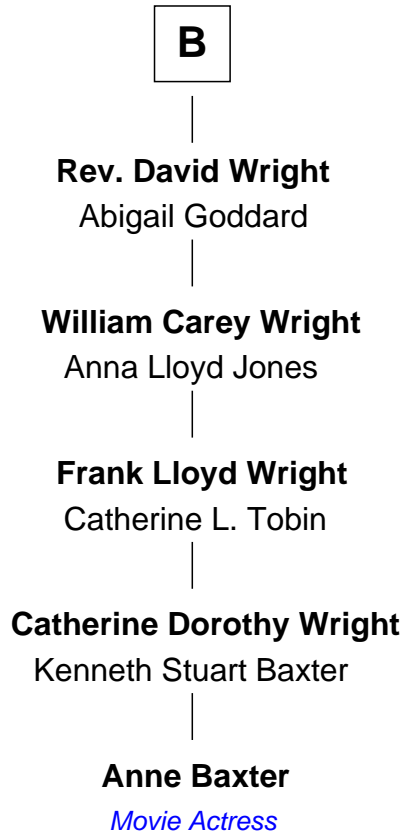

FamousKin.com Relationship Chart of

Anne Baxter

Movie Actress

7th cousin 14 times removed of

Catherine Parr

6th Wife of King Henry VIII

William III of Hainault

Jeanne of Valois

Philippa of Hainault
Edward III, King of England

Sir Thomas Plantagenet
Eleanor de Bohun

Anne Plantagenet
Sir William Bouchier

Sir John Bouchier
Margaret Berners

Sir Humphrey Bouchier
Elizabeth Tilney

Anne Bouchier
Thomas Fiennes

Catherine Fiennes
Richard Loudenoys

A

Philippa of Hainault
Edward III, King of England

John of Gaunt
Katherine Roet

Joan Beaufort
Sir Ralph Neville

Sir Richard Neville
Alice Montagu

Alice de Neville
Sir Henry FitzHugh

Elizabeth FitzHugh
Sir William Parr

Sir Thomas Parr
Maud Green

Catherine Parr
6th Wife of King Henry VIII

FamousKin.com