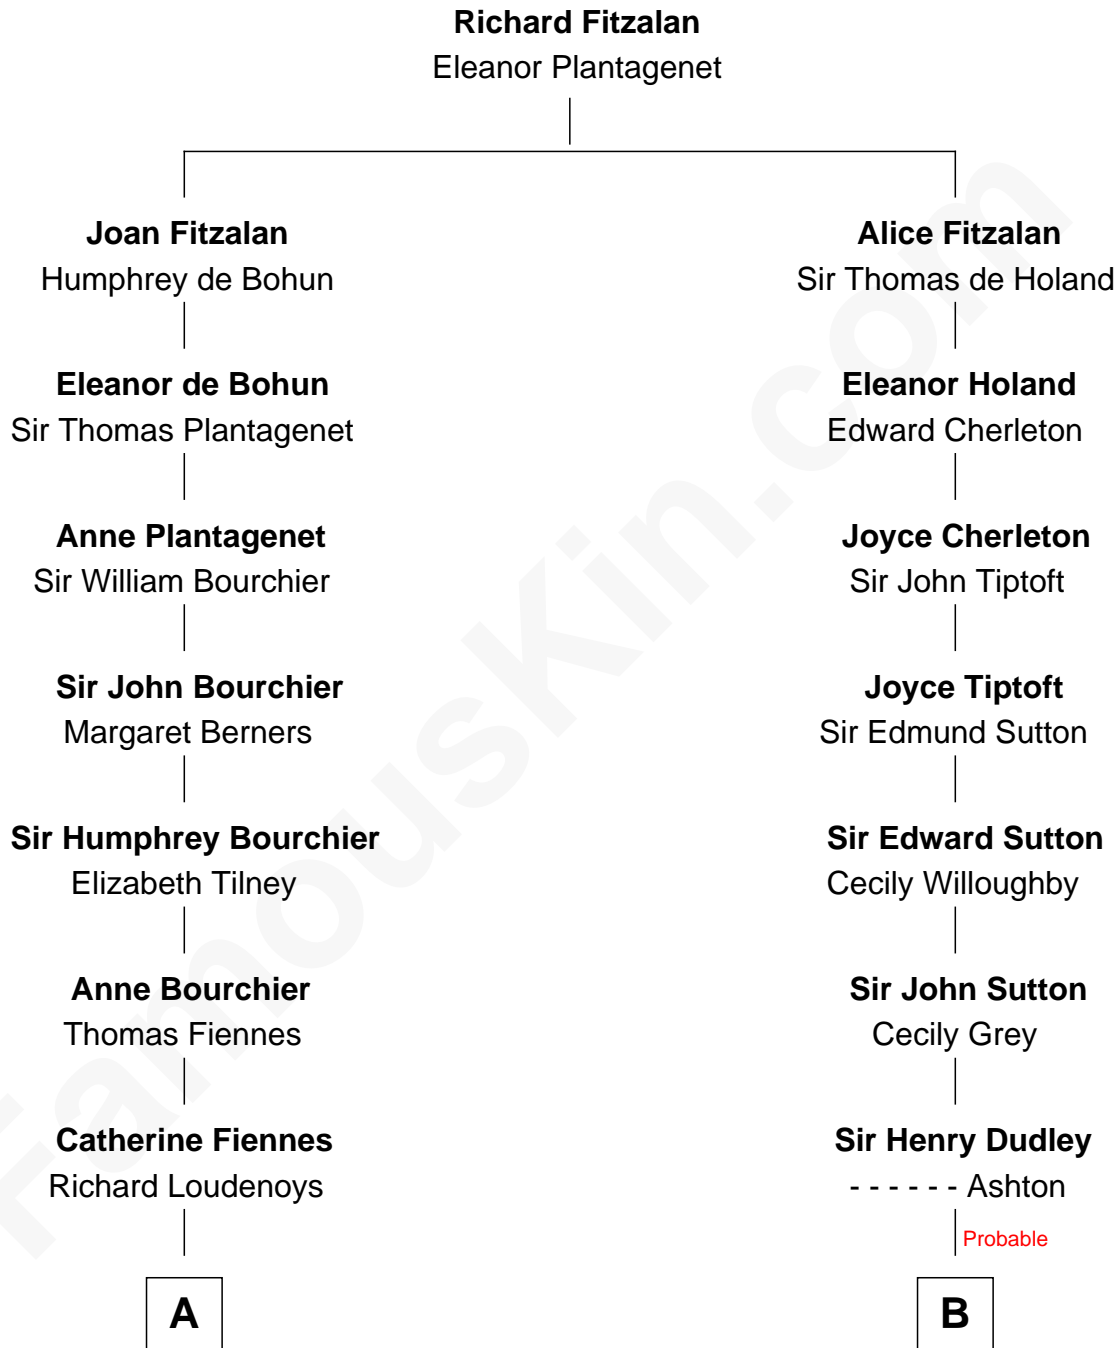

FamousKin.com Relationship Chart of

Anne Baxter
Movie Actress

17th cousin 4 times removed of

John Kerry
68th U.S. Secretary of State

FamousKin.com