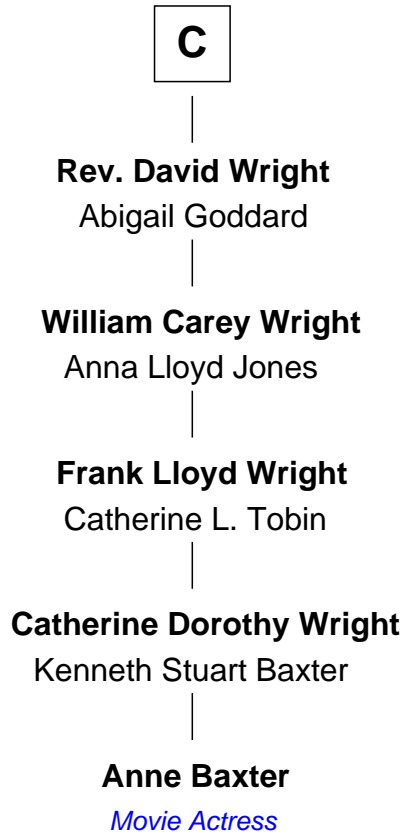

FamousKin.com Relationship Chart of

Anne Baxter

Movie Actress

17th cousin 4 times removed of

John Kerry

68th U.S. Secretary of State

Sir John Grey

Avice Marmion

Sir Robert Grey
Lora de St. Quintin

Elizabeth Grey
Henry FitzHugh

Sir William FitzHugh
Margery Willoughby

Sir Henry FitzHugh
Alice de Neville

Alice FitzHugh
Sir John Fiennes

Thomas Fiennes
Anne Bouchier

Catherine Fiennes
Richard Loudenoys

A

Maud Grey

Sir Thomas Harcourt

Sir Thomas Harcourt
Jane Fraunceys

Sir Richard Harcourt
Edith St. Clair

Alice Harcourt
William Bessiles

Elizabeth Bessiles
Richard Fettiplace

Anne Fettiplace
Edward Purefoy

Mary Purefoy
Thomas Thorne

B

FamousKin.com