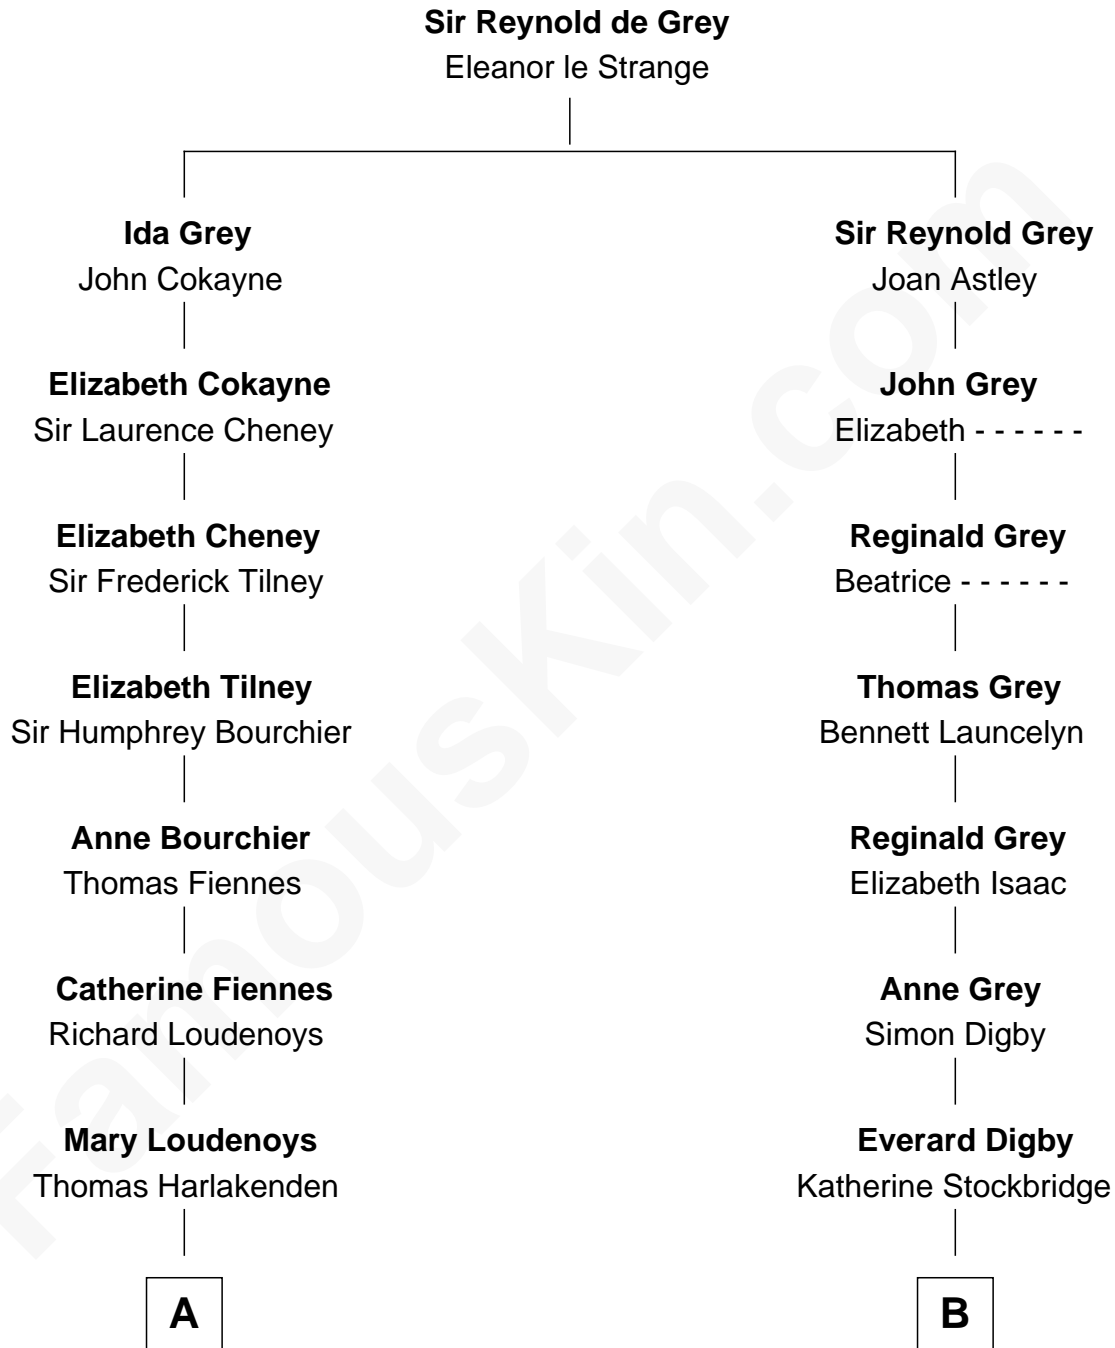

FamousKin.com Relationship Chart of

Anne Baxter
Movie Actress

18th cousin 2 times removed of

Sigourney Weaver
Movie Actress

FamousKin.com