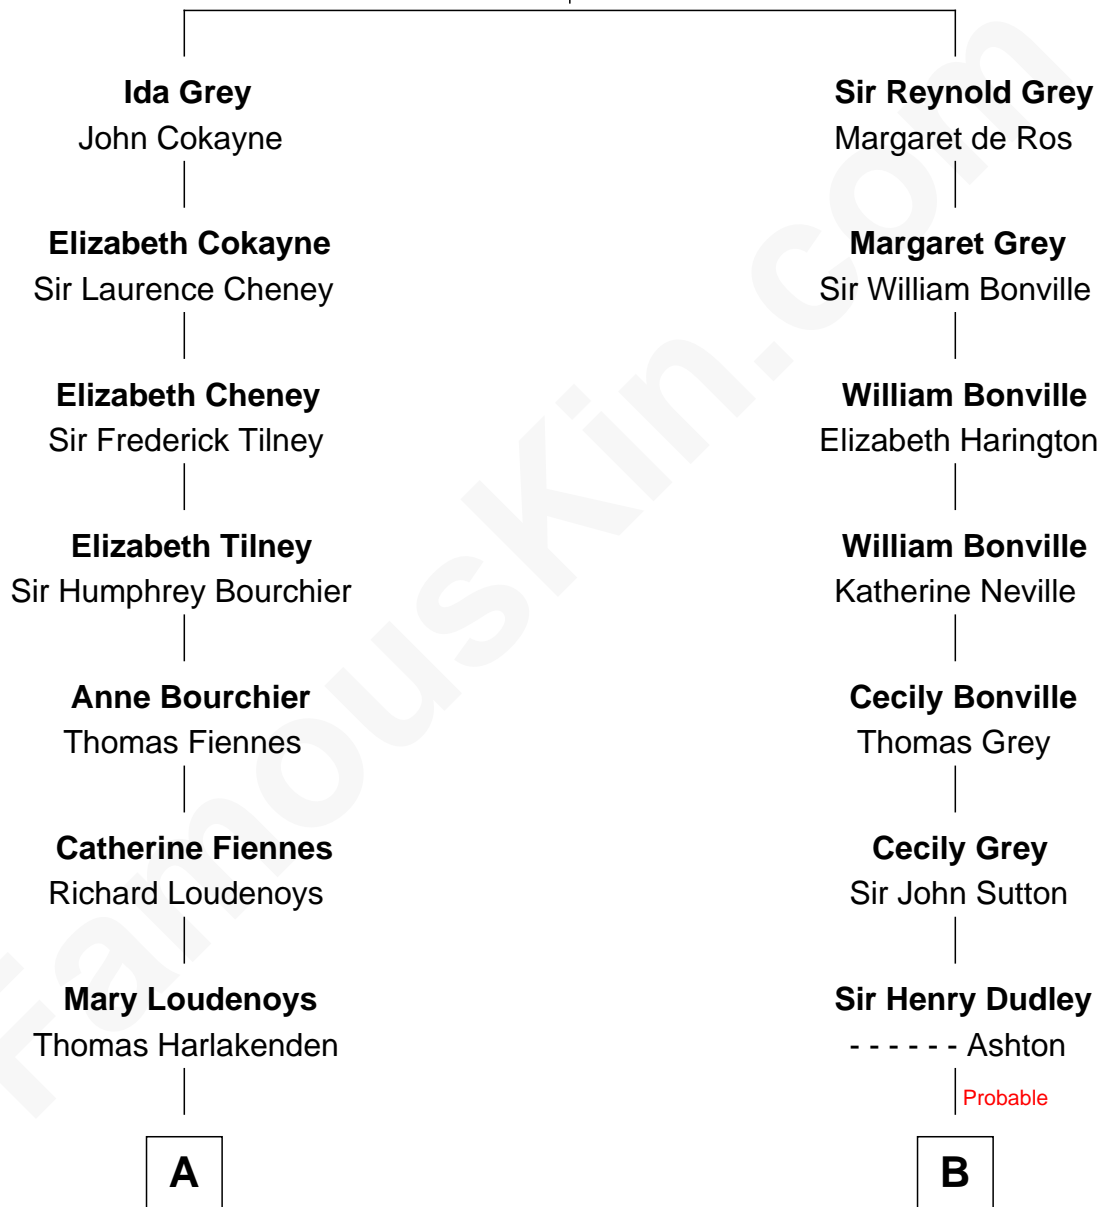

FamousKin.com Relationship Chart of

Anne Baxter

Movie Actress

16th cousin 4 times removed of

John Brown

American Abolitionist

Sir Reynold de Grey

Eleanor le Strange

C

—
William Carey Wright

Anna Lloyd Jones

—
Frank Lloyd Wright

Catherine L. Tobin

—
Catherine Dorothy Wright

Kenneth Stuart Baxter

—
Anne Baxter