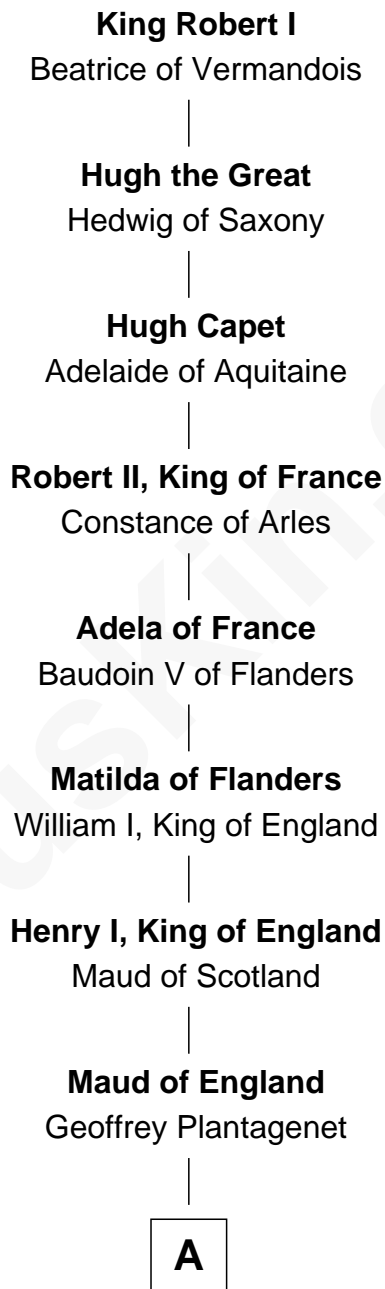

FamousKin.com Relationship Chart of

Anne Baxter

Movie Actress

32nd Great-granddaughter of

King Robert I

King of France

A

Henry II, King of England

Eleanor of Aquitaine

John, King of England

Isabelle of Angoulême

Henry III, King of England

Eleanor of Provence

Edward I, King of England

Eleanor of Castile

Edward II, King of England