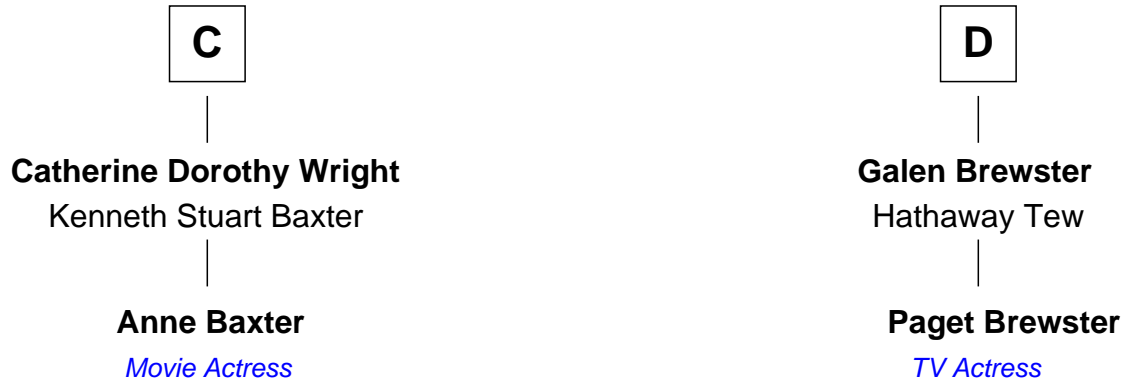

FamousKin.com