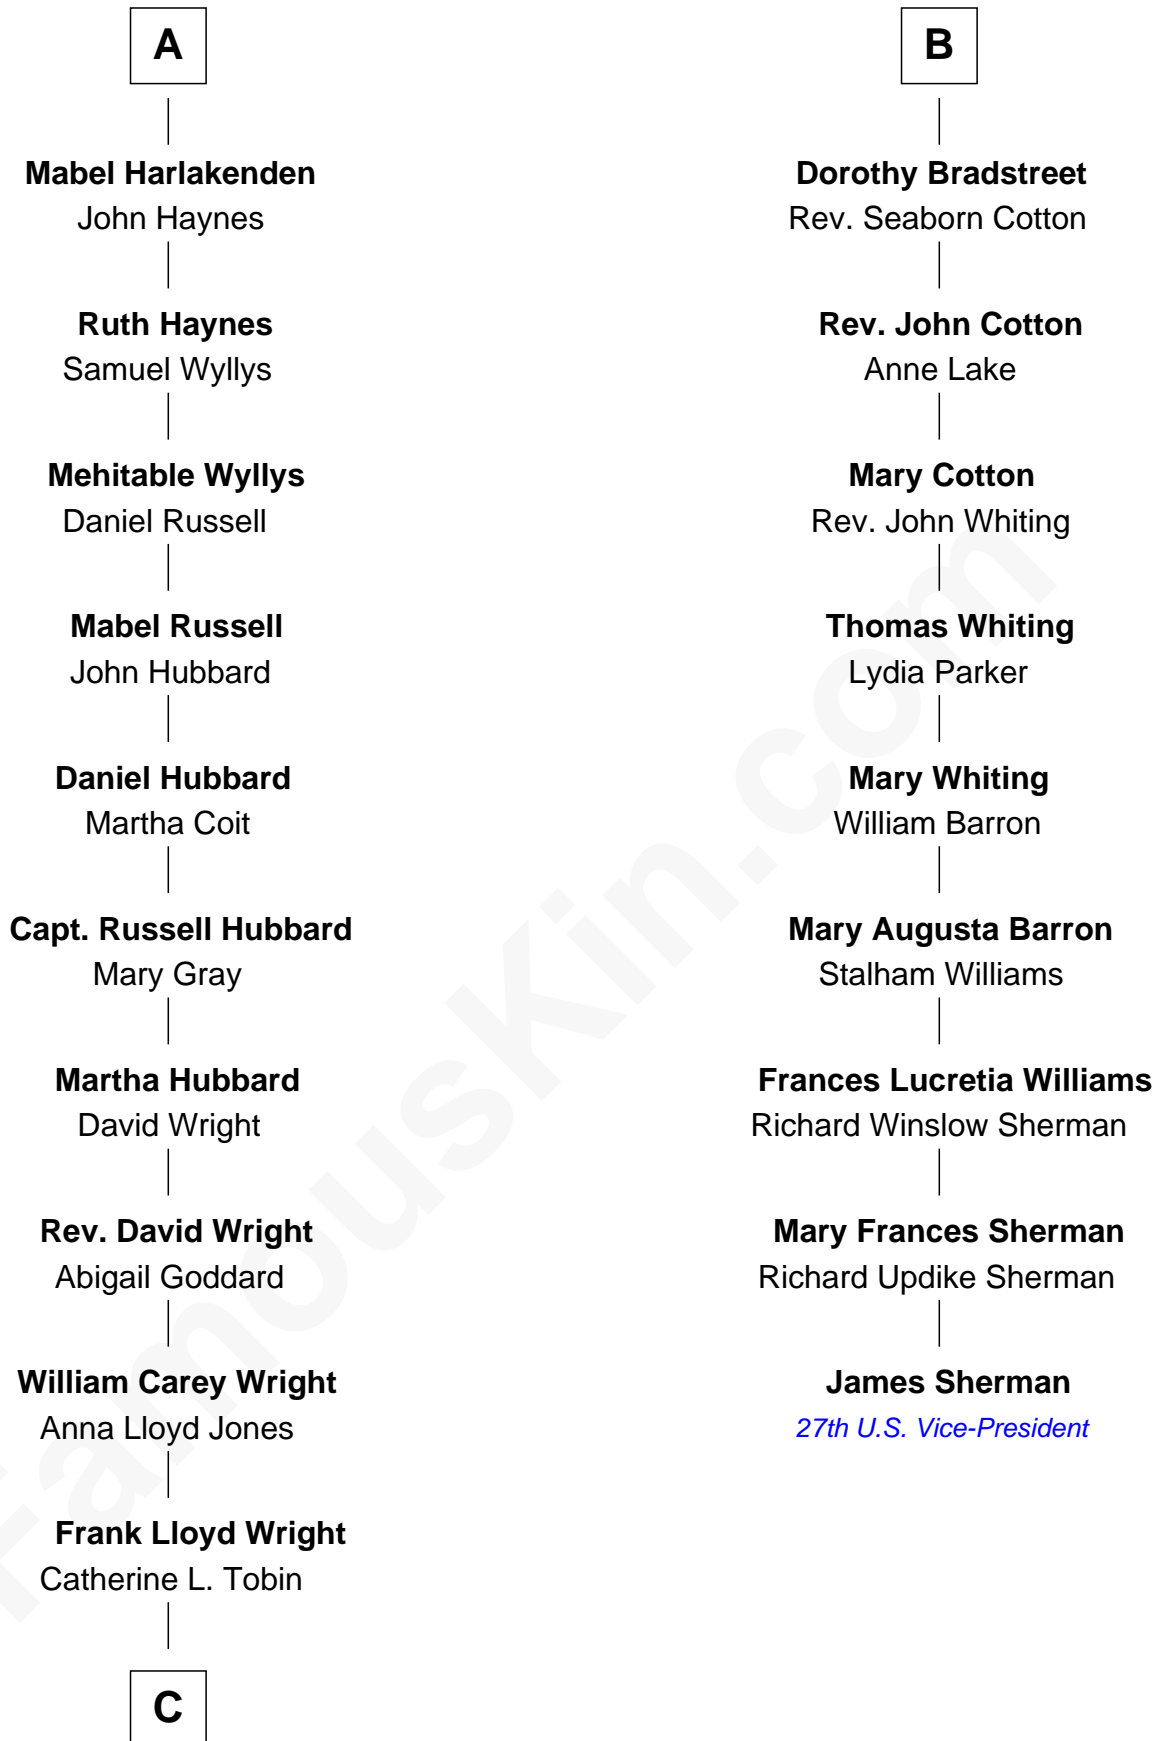

FamousKin.com Relationship Chart of

Anne Baxter
Movie Actress

15th cousin 3 times removed of

James Sherman
27th U.S. Vice-President

Sir Richard Neville
Alice Montagu

Alice de Neville
Sir Henry FitzHugh

Alice FitzHugh
Sir John Fiennes

Cecily Grey
Sir John Sutton

Sir Henry Dudley
----- Ashton

Roger Dudley
Susanna Thorne

Gov. Thomas Dudley
Dorothy York

Anne Dudley
Gov. Simon Bradstreet

B

C

—
Catherine Dorothy Wright