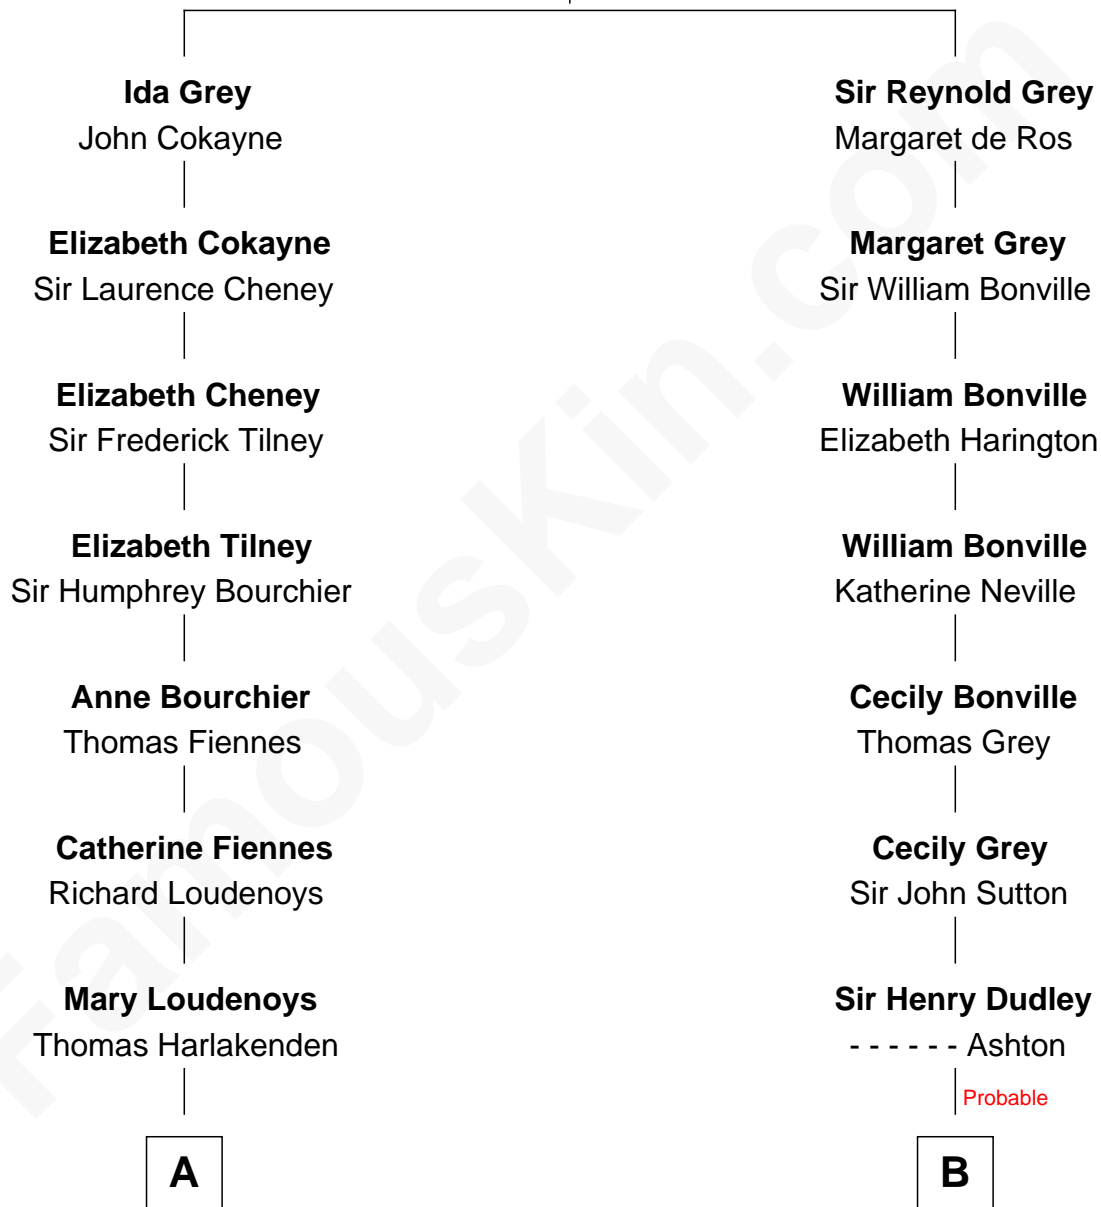

FamousKin.com Relationship Chart of

Anne Baxter

Movie Actress

18th cousin 2 times removed of

James Sherman

27th U.S. Vice-President

Sir Reynold de Grey

Eleanor le Strange

FamousKin.com