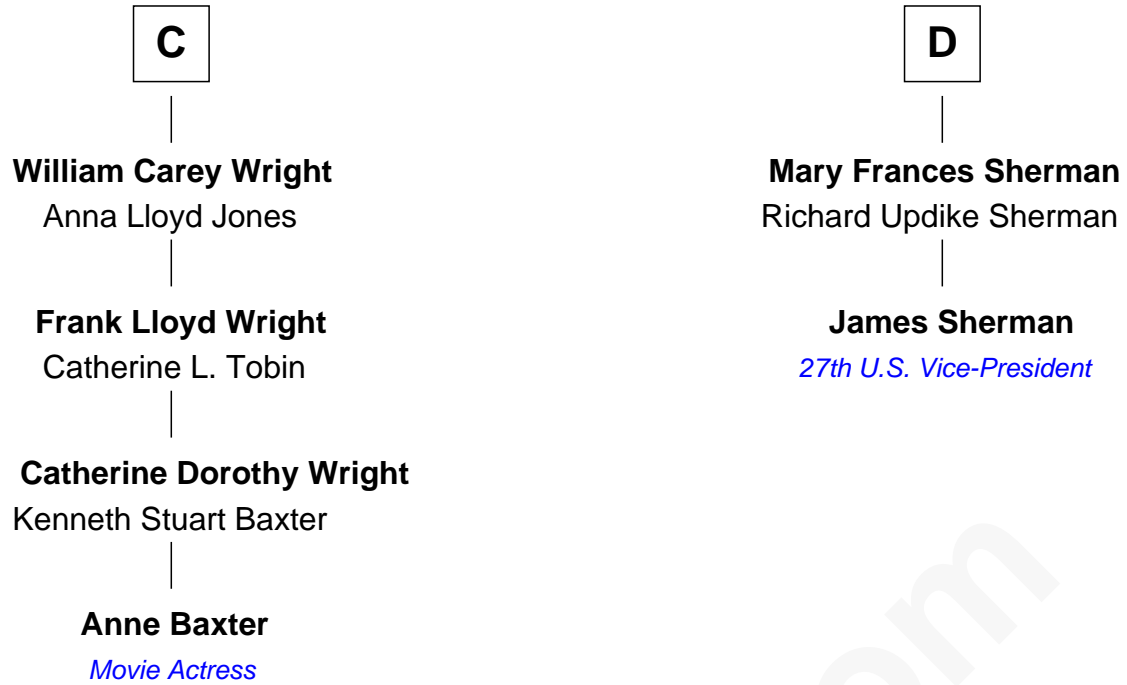

FamousKin.com Relationship Chart of

Anne Baxter

Movie Actress

18th cousin 2 times removed of

James Sherman

27th U.S. Vice-President

Sir Reynold de Grey

Eleanor le Strange

FamousKin.com