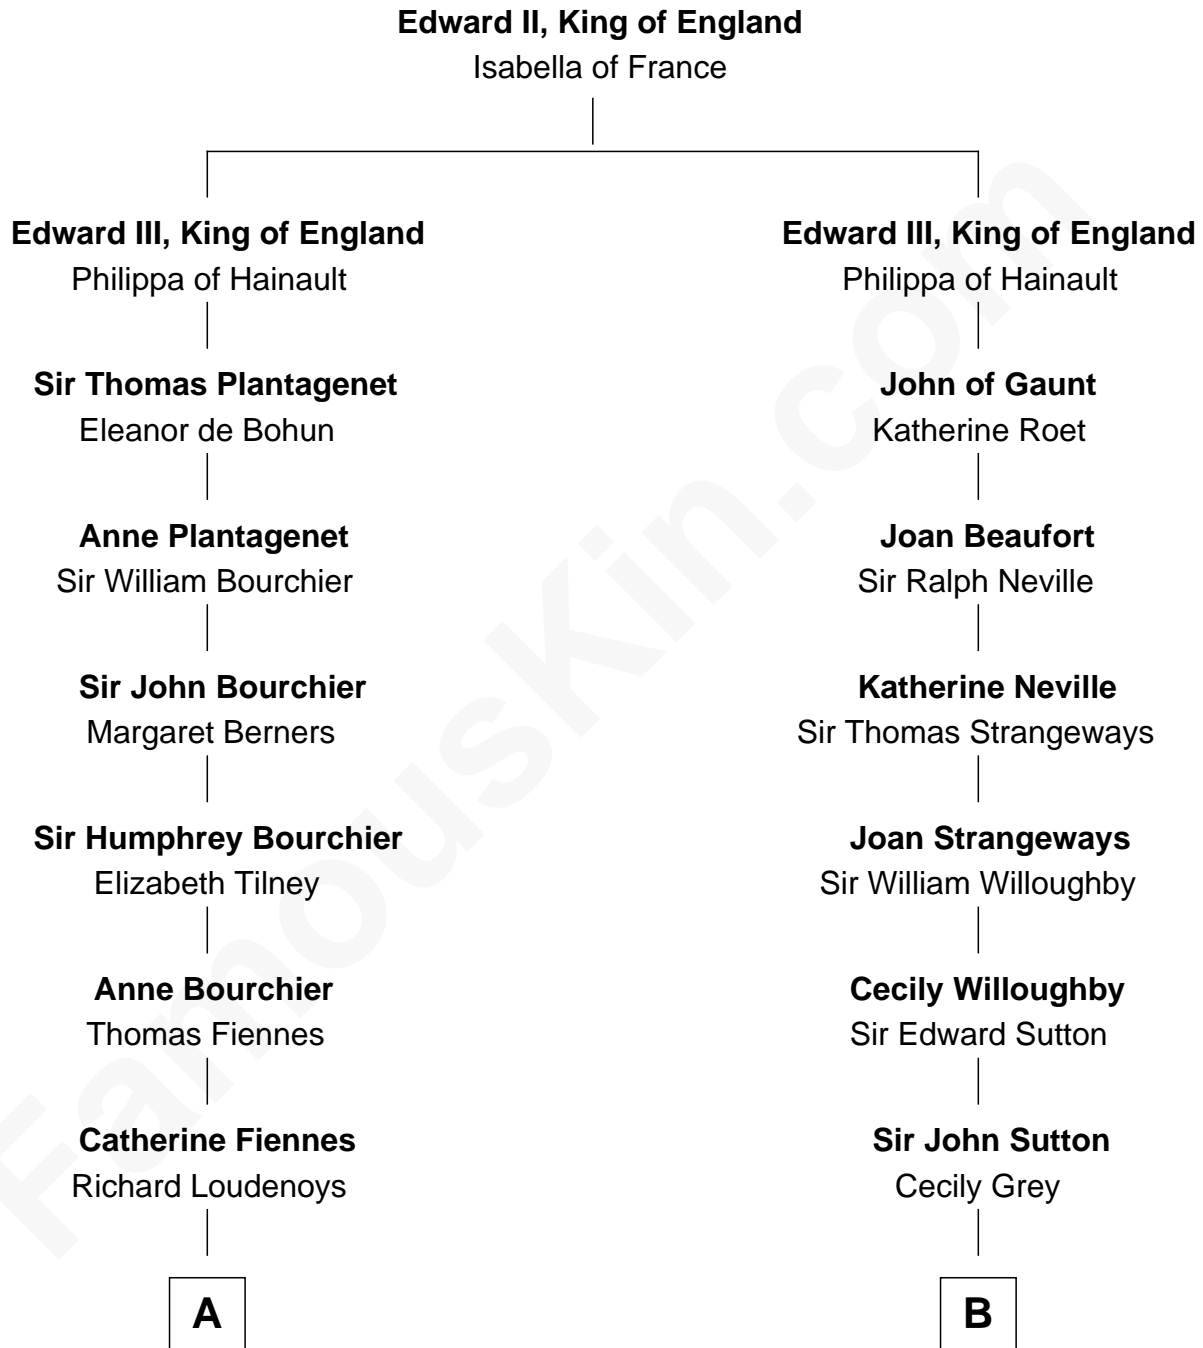

FamousKin.com Relationship Chart of

Anne Baxter
Movie Actress

19th cousin 2 times removed of

James Sherman
27th U.S. Vice-President

C

Rev. David Wright
Abigail Goddard

William Carey Wright
Anna Lloyd Jones

Frank Lloyd Wright
Catherine L. Tobin

Catherine Dorothy Wright
Kenneth Stuart Baxter

Anne Baxter
Movie Actress

D

Frances Lucretia Williams
Richard Winslow Sherman

Mary Frances Sherman
Richard Updike Sherman

James Sherman
27th U.S. Vice-President