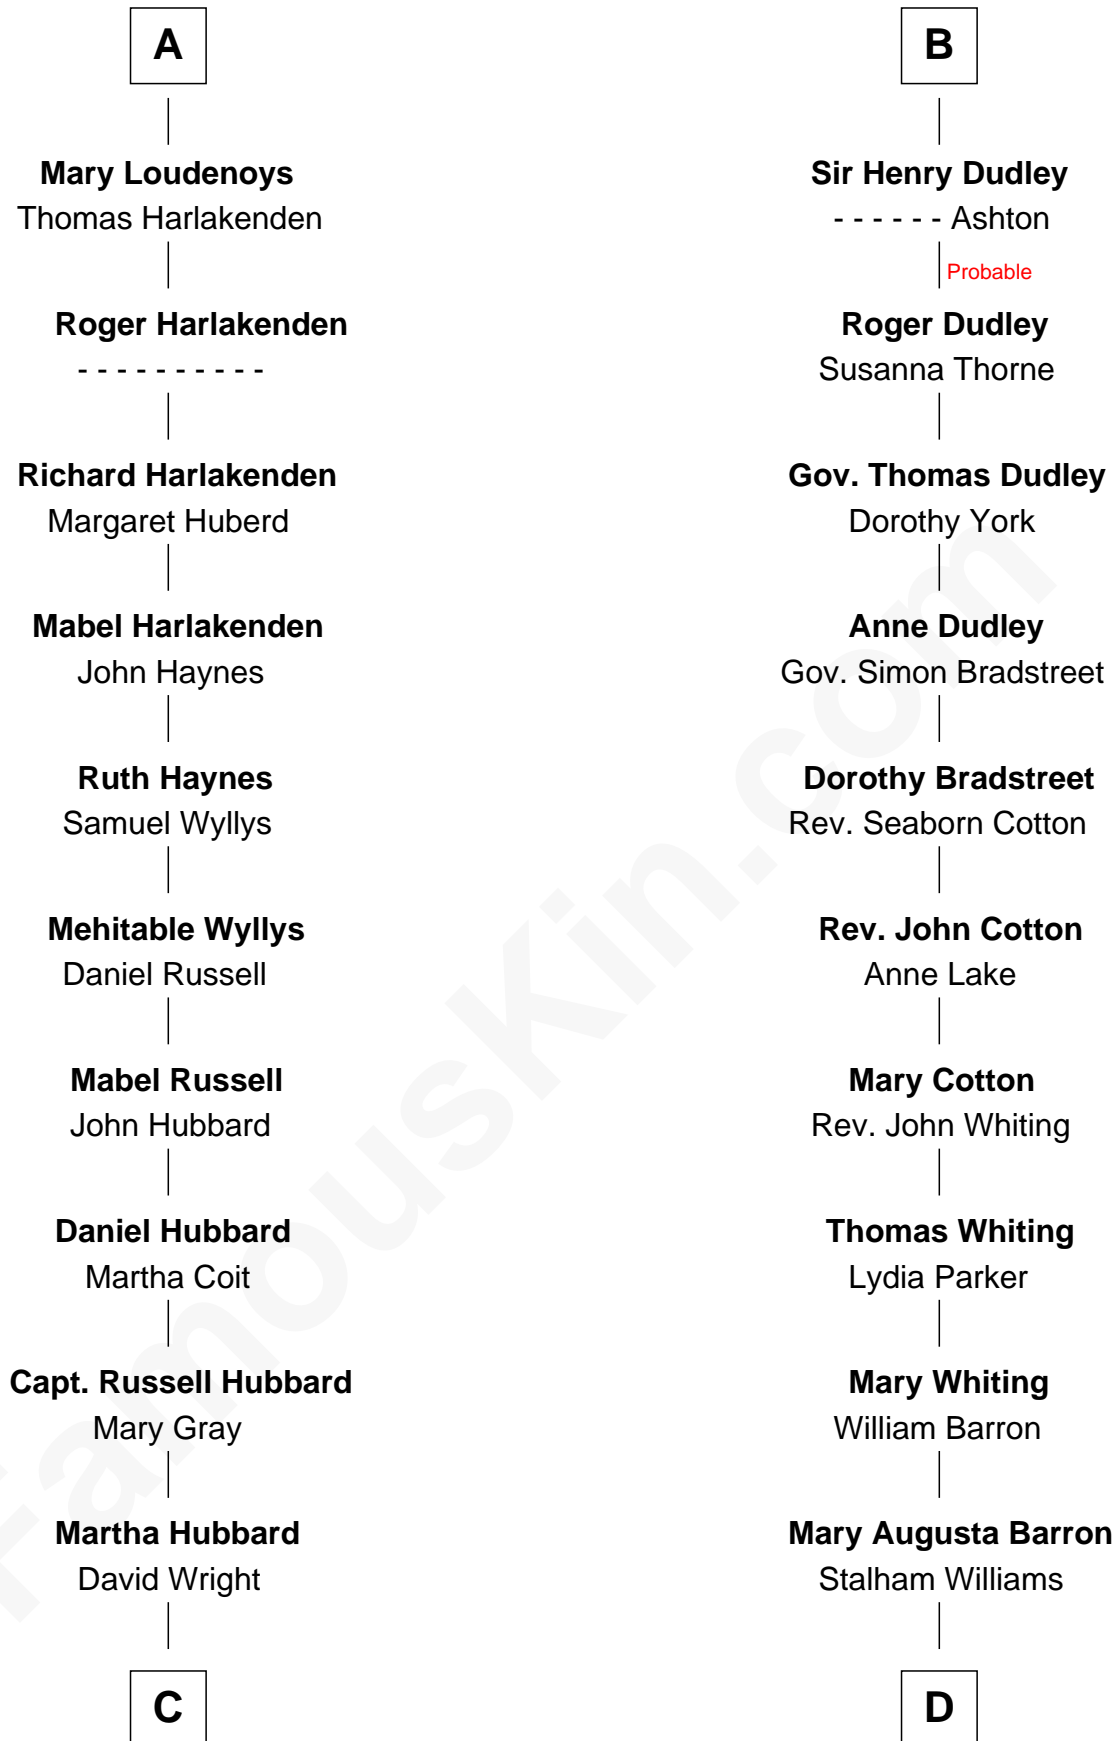

FamousKin.com Relationship Chart of

Anne Baxter
Movie Actress

19th cousin 2 times removed of

James Sherman
27th U.S. Vice-President

C

Rev. David Wright
Abigail Goddard

William Carey Wright
Anna Lloyd Jones

Frank Lloyd Wright
Catherine L. Tobin

Catherine Dorothy Wright
Kenneth Stuart Baxter

Anne Baxter
Movie Actress

D

Frances Lucretia Williams
Richard Winslow Sherman

Mary Frances Sherman
Richard Updike Sherman

James Sherman
27th U.S. Vice-President