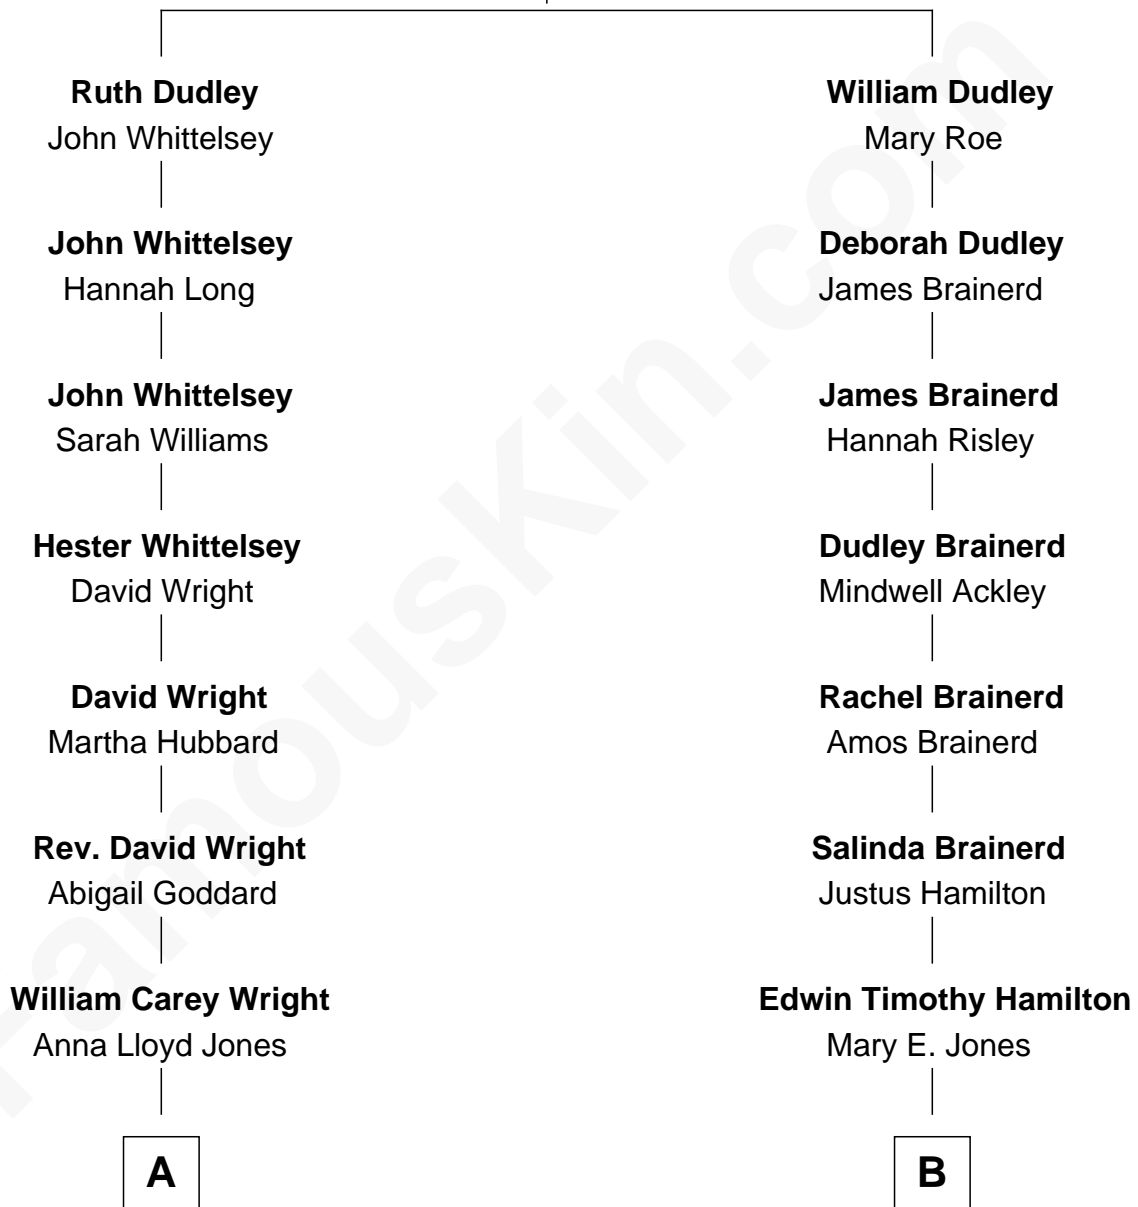

FamousKin.com Relationship Chart of

Anne Baxter

Movie Actress

8th cousin 1 time removed of

Margaret Hamilton

Wicked Witch of the West in The Wizard of OZ

William Dudley

Jane Lutman

FamousKin.com