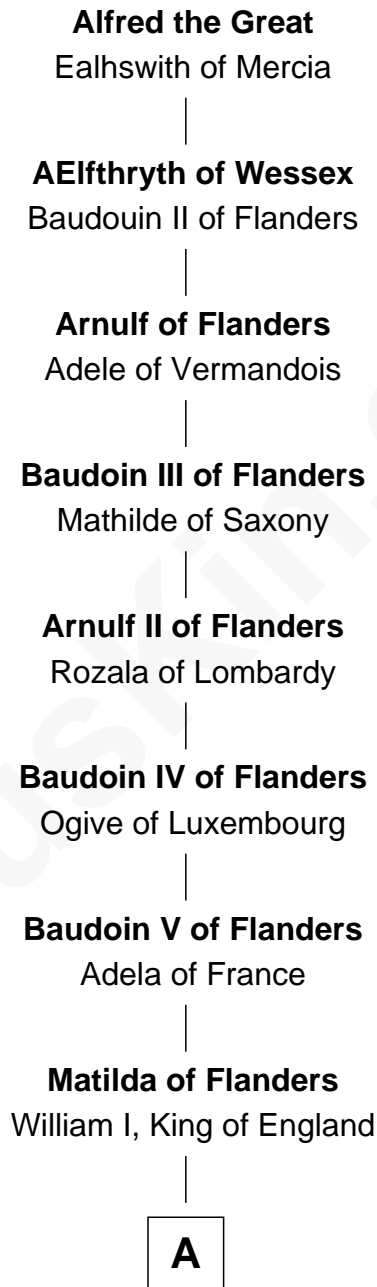

FamousKin.com Relationship Chart of

Anne Baxter

Movie Actress

34th Great-granddaughter of

Alfred the Great

King of the Anglo-Saxons

A

Henry I, King of England

Maud of Scotland

Maud of England

Geoffrey Plantagenet

Henry II, King of England

Eleanor of Aquitaine

John, King of England

Isabelle of Angoulême

Henry III, King of England

Eleanor of Provence

Edward I, King of England

Eleanor of Castile

Edward II, King of England

Isabella of France

Edward III, King of England

Philippa of Hainault

Sir Thomas Plantagenet