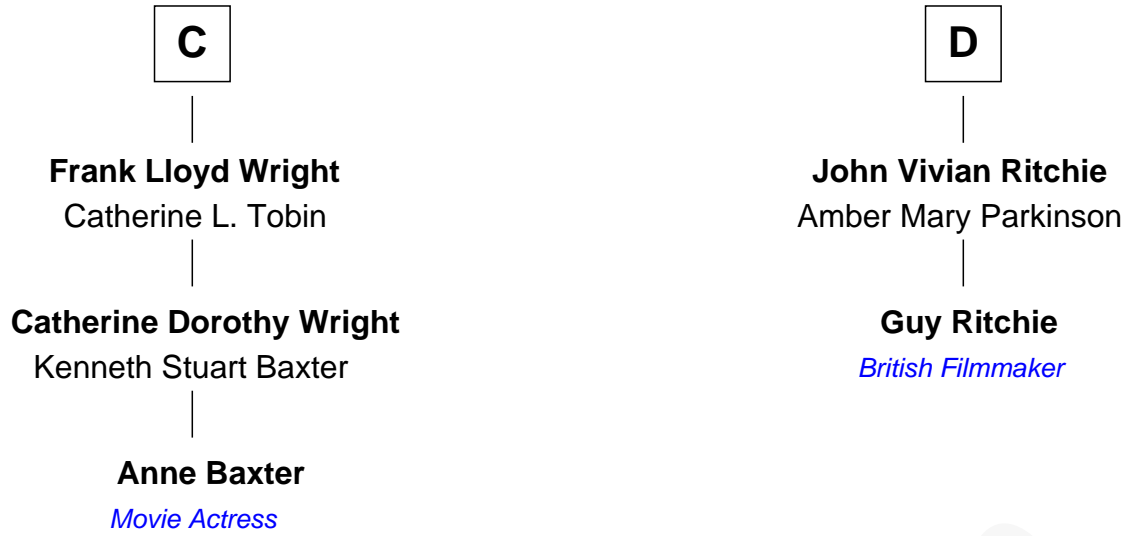

FamousKin.com Relationship Chart of

Anne Baxter

Movie Actress

18th cousin 1 time removed of

Guy Ritchie

British Filmmaker

Sir Thomas Dacre

Philippe Neville

John Clifford

Margaret Bromflete

Henry Clifford

Anne St. John

Henry Clifford

Margaret Percy

Henry Clifford

Eleanor Brandon

Margaret Clifford

Henry Stanley

William Stanley

Elizabeth de Vere

B

FamousKin.com