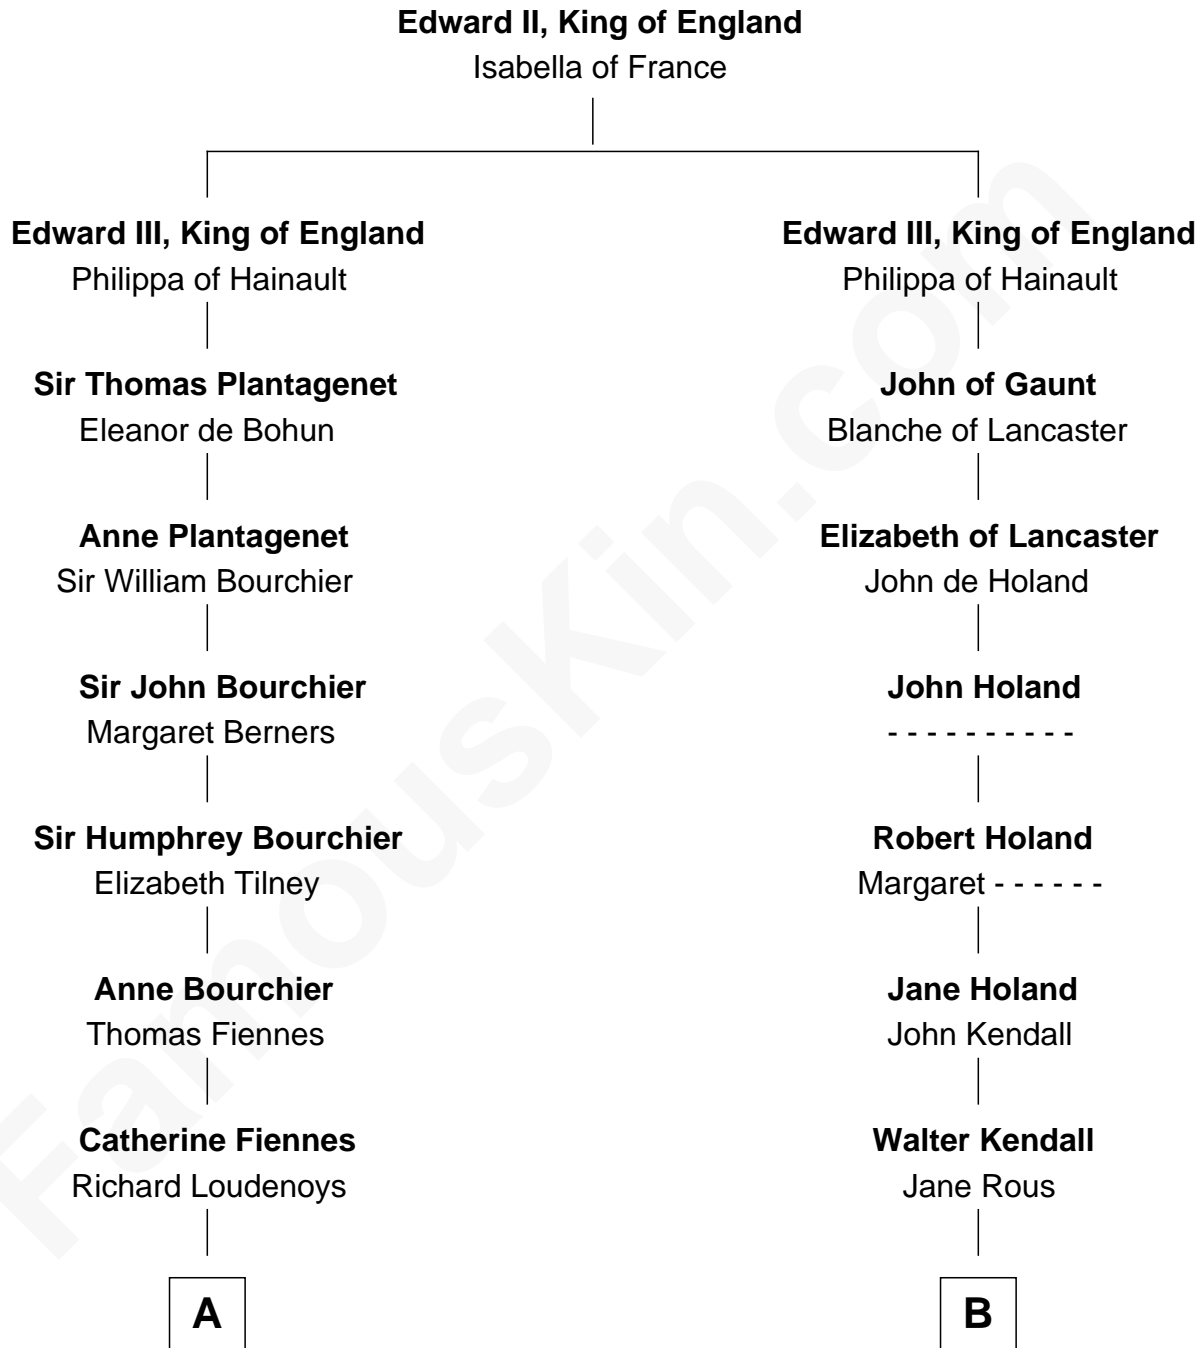

FamousKin.com Relationship Chart of

Anne Baxter
Movie Actress

19th cousin 2 times removed of

Buckminster Fuller
Author, Architect, and Inventor

C

Rev. David Wright
Abigail Goddard

William Carey Wright
Anna Lloyd Jones

Frank Lloyd Wright
Catherine L. Tobin

Catherine Dorothy Wright
Kenneth Stuart Baxter

Anne Baxter
Movie Actress

D

Caroline Matilda Wolcott
Martin Andrews

Caroline Wolcott Andrews
Richard Buckminster Fuller

Buckminster Fuller
Author, Architect, and Inventor