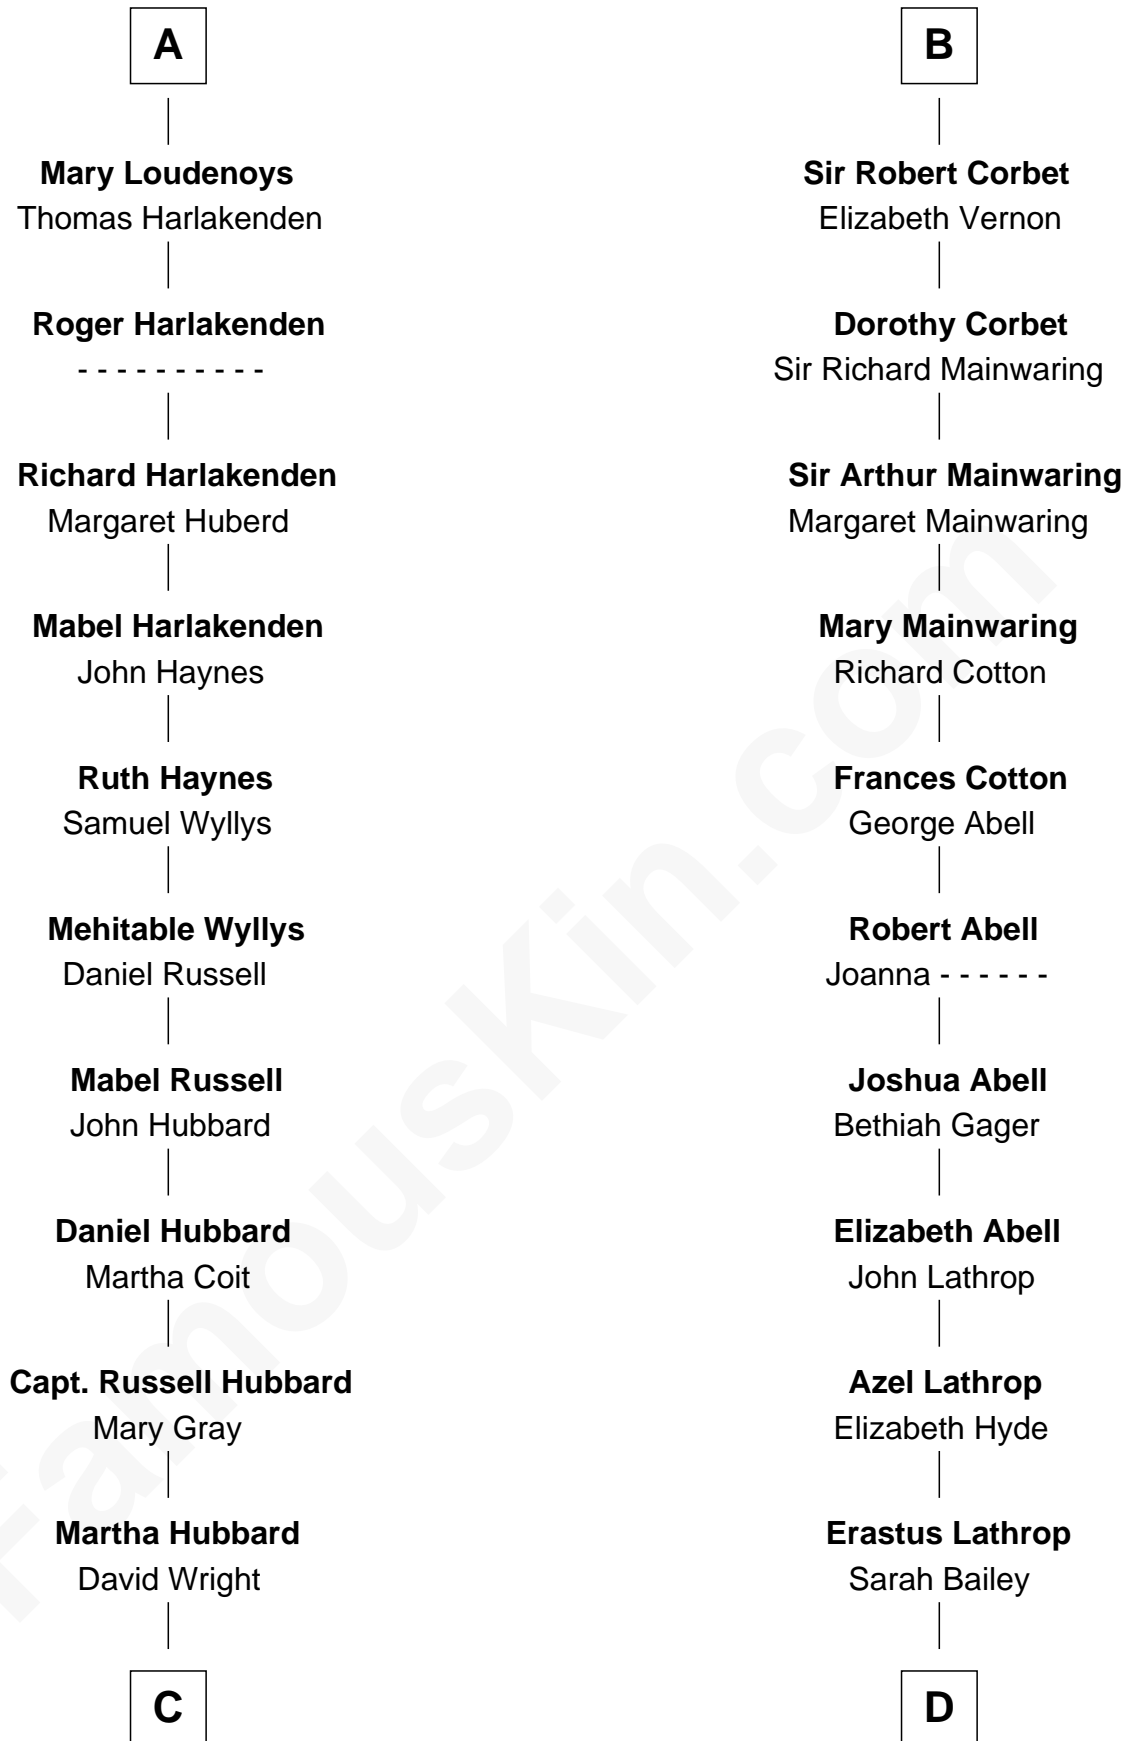

FamousKin.com Relationship Chart of

Anne Baxter

Movie Actress

19th cousin 2 times removed of

Marjorie Post

Founder of General Foods

C

Rev. David Wright

Abigail Goddard

William Carey Wright

Anna Lloyd Jones

Frank Lloyd Wright

Catherine L. Tobin

Catherine Dorothy Wright

Kenneth Stuart Baxter

Anne Baxter

Movie Actress

D

Caroline Cushman Lathrop

Charles Rollin Post

Charles William Post

Elle Letitia Merriweather

Marjorie Post

Founder of General Foods