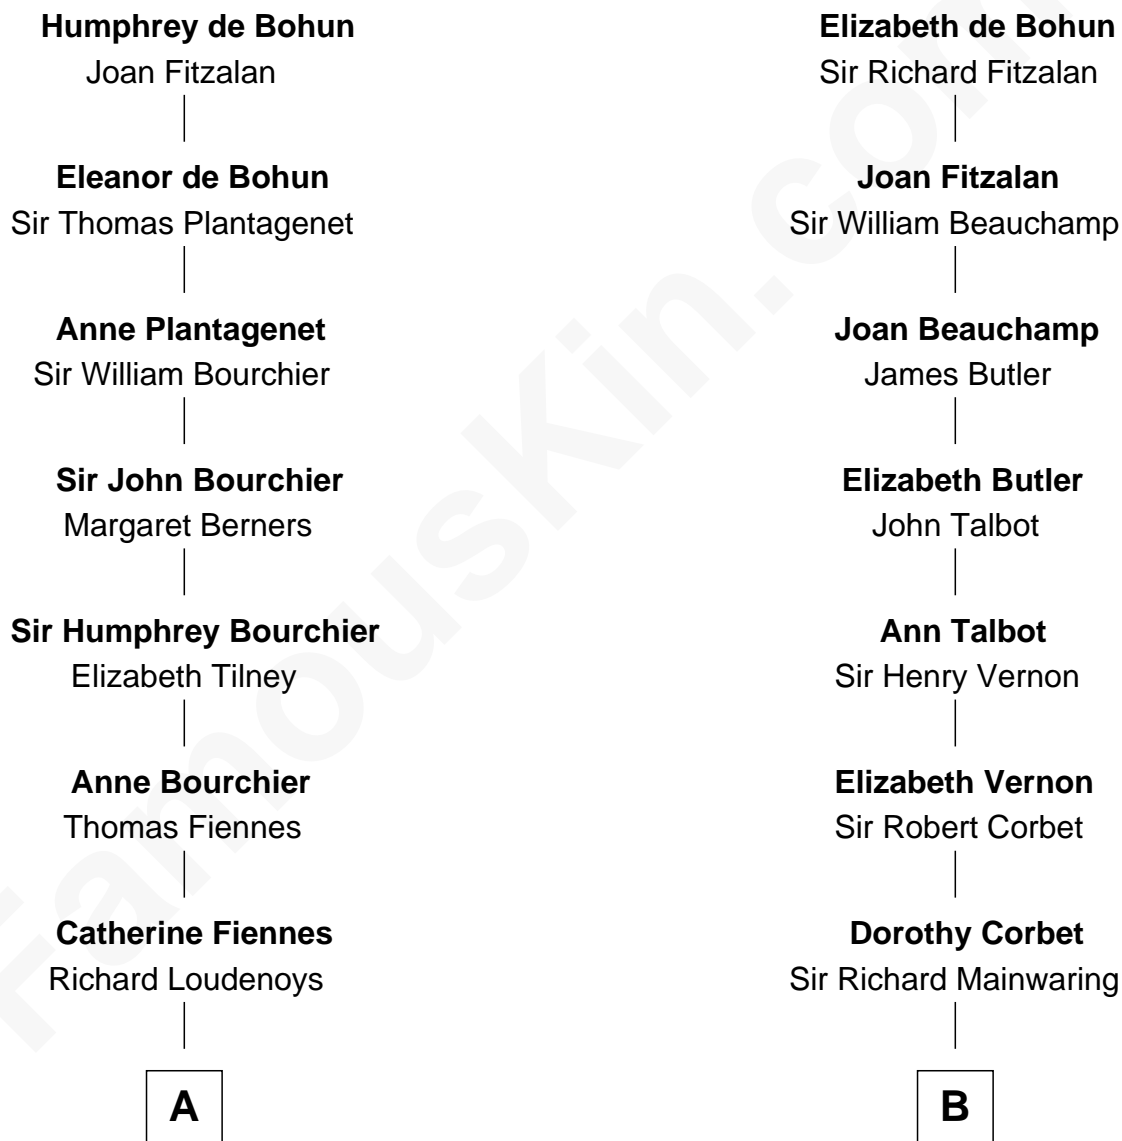

FamousKin.com Relationship Chart of

Anne Baxter

Movie Actress

16th cousin 5 times removed of

C. W. Post

Founder of Post Cereals

Sir William de Bohun
Elizabeth de Badlesmere

FamousKin.com