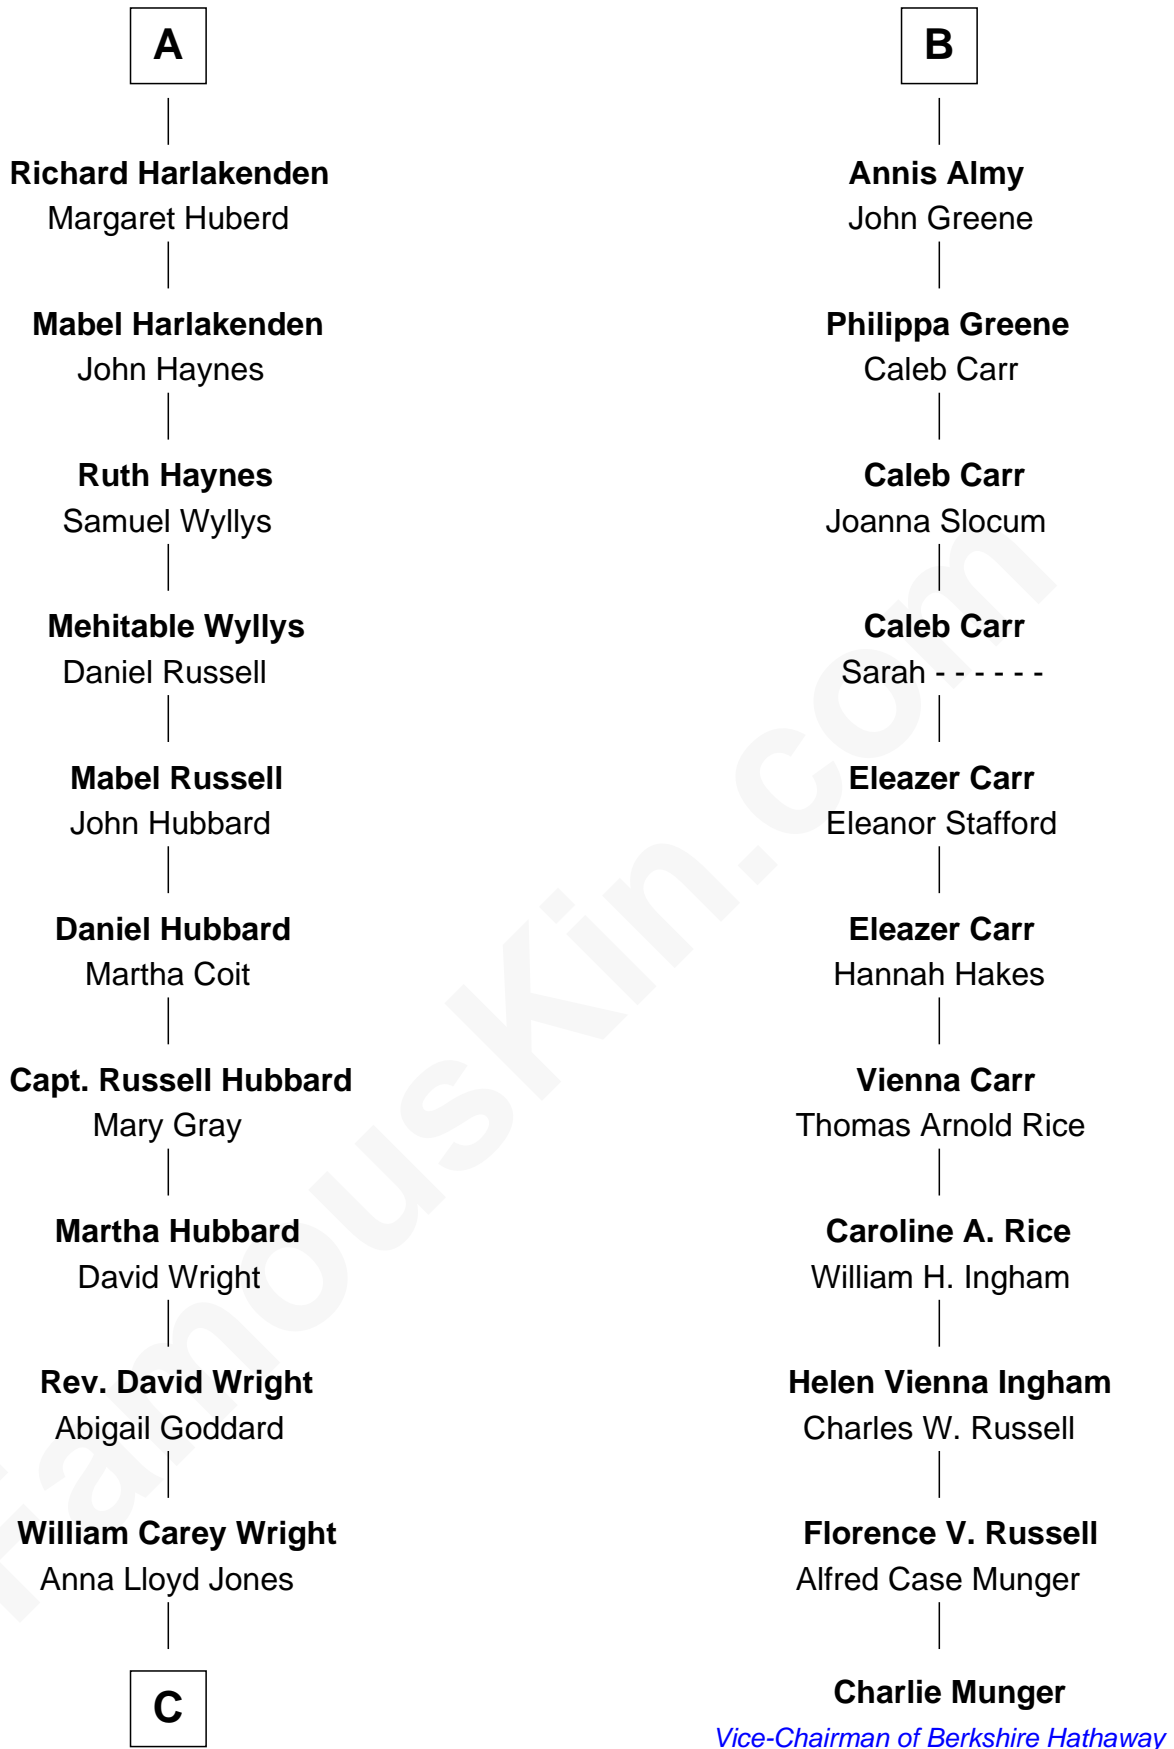

FamousKin.com Relationship Chart of

Anne Baxter
Movie Actress

17th cousin 2 times removed of

Charlie Munger

Vice-Chairman of Berkshire Hathaway

C

Frank Lloyd Wright

Catherine L. Tobin

Catherine Dorothy Wright

Kenneth Stuart Baxter

Anne Baxter

Movie Actress

FamousKin.com