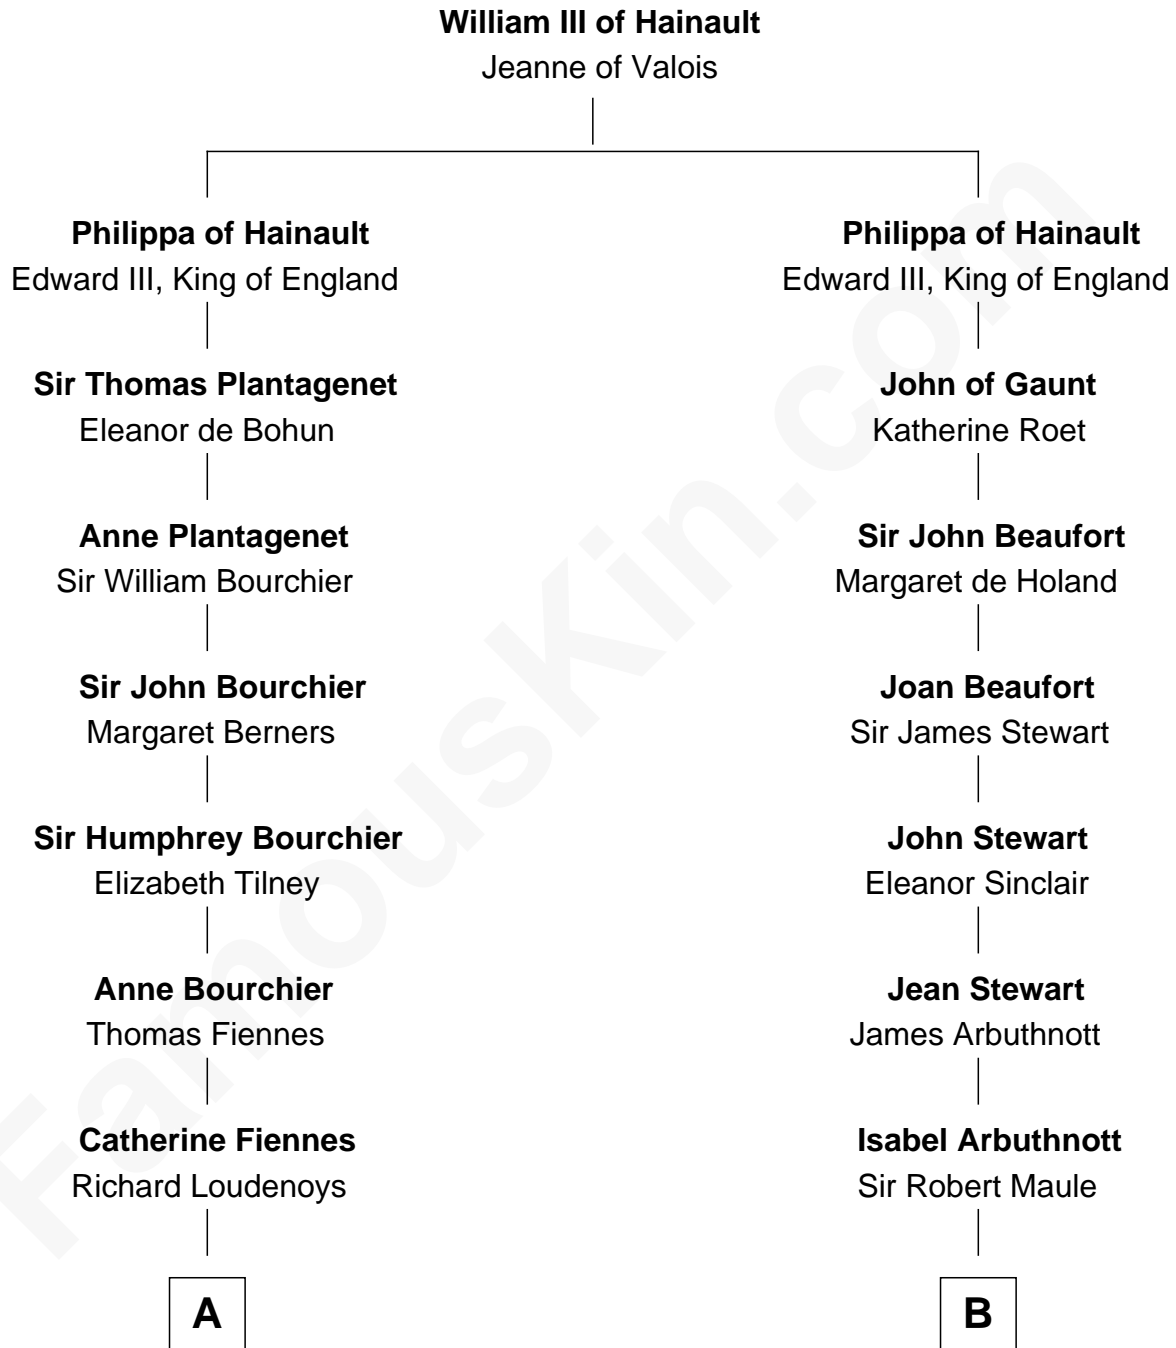

FamousKin.com Relationship Chart of

Anne Baxter
Movie Actress

15th cousin 6 times removed of

General Robert E. Lee
Confederate Army - U.S. Civil War

FamousKin.com