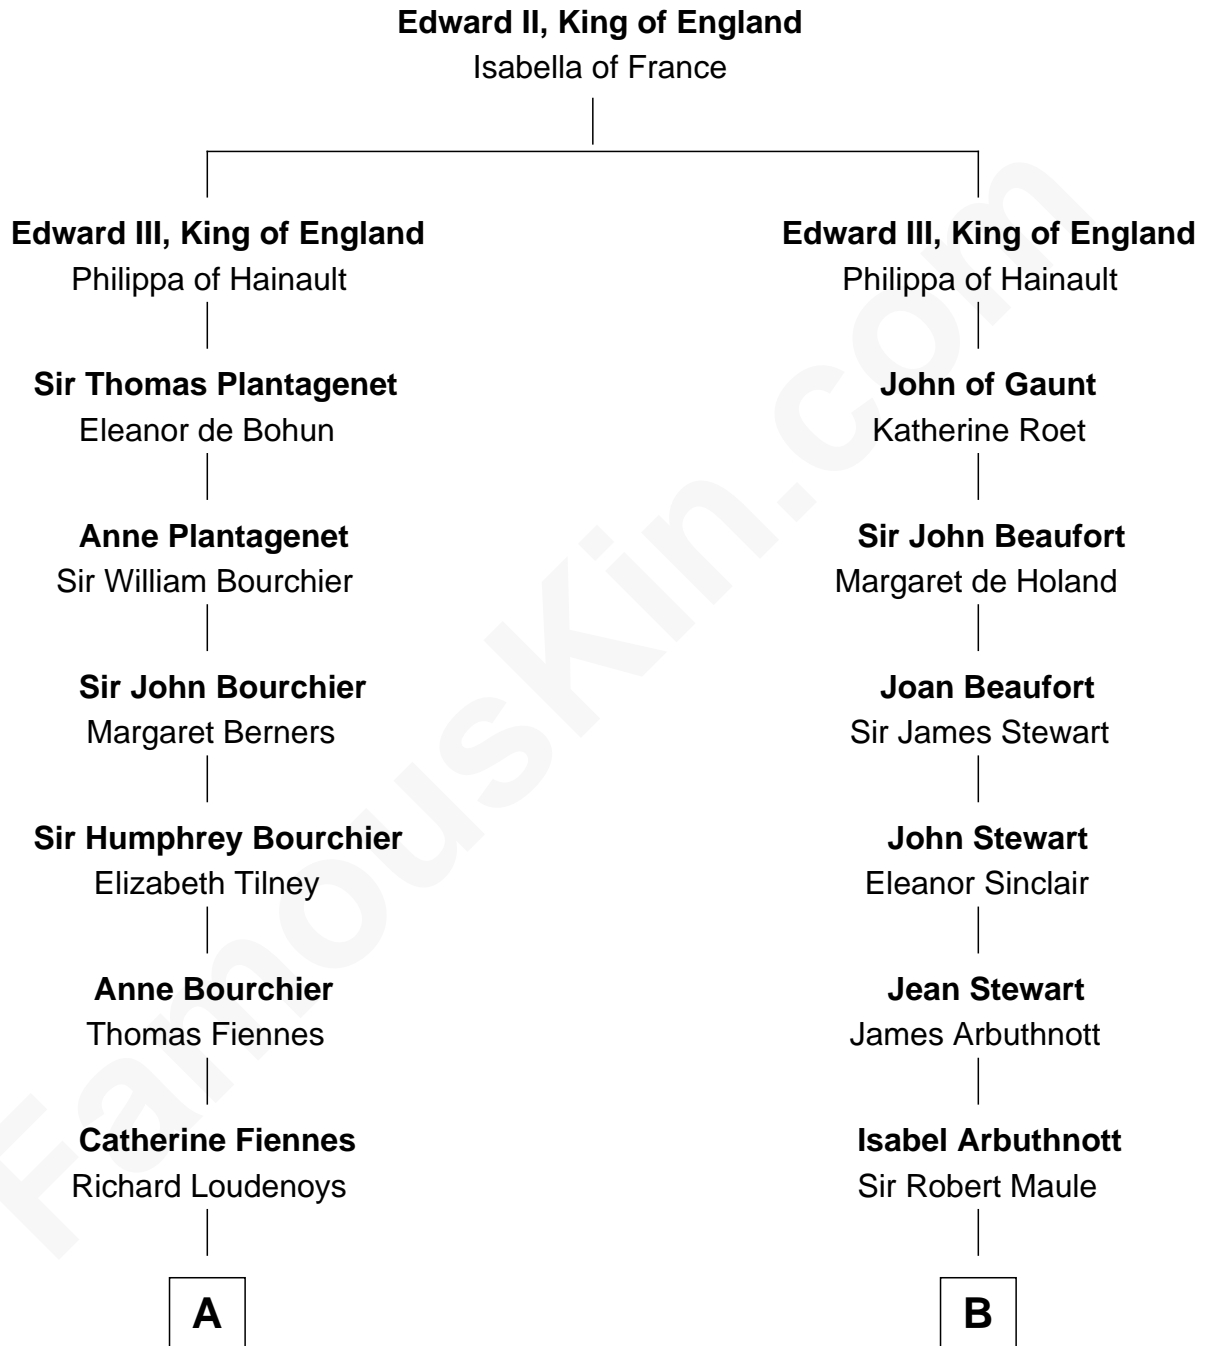

FamousKin.com Relationship Chart of

Anne Baxter

Movie Actress

15th cousin 6 times removed of

General Robert E. Lee

Confederate Army - U.S. Civil War

FamousKin.com