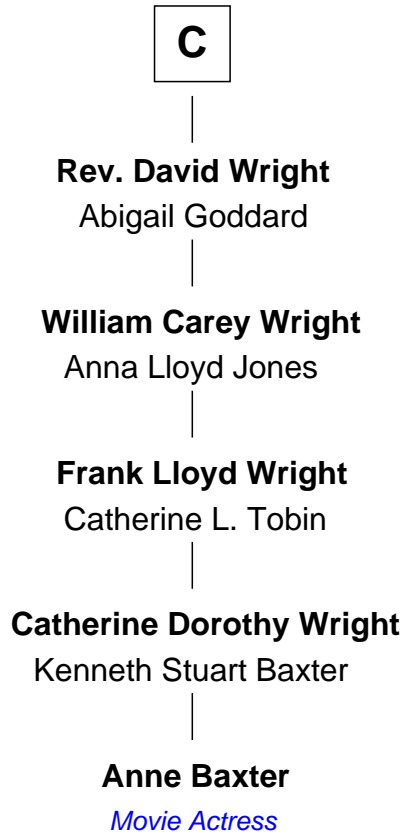

# FamousKin.com Relationship Chart of

**Anne Baxter**

*Movie Actress*

14th cousin 7 times removed of

**General Robert E. Lee**

*Confederate Army - U.S. Civil War*

FamousKin.com