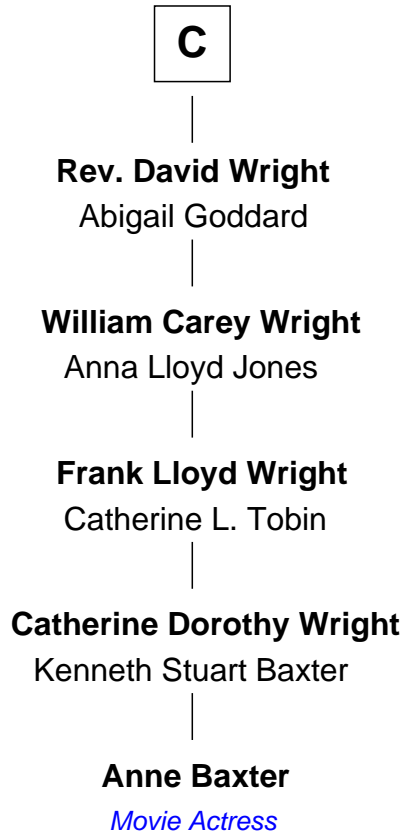

# FamousKin.com Relationship Chart of

**Anne Baxter**  
*Movie Actress*

15th cousin 6 times removed of

**General Robert E. Lee**  
*Confederate Army - U.S. Civil War*

**Edmund Fitzalan**  
Alice de Warenne

**Aline Fitzalan**  
Sir Roger le Strange

**Lucy le Strange**  
Sir William Willoughby

**Margery Willoughby**  
Sir William FitzHugh

**Sir Henry FitzHugh**  
Alice de Neville

**Alice FitzHugh**  
Sir John Fiennes

**Thomas Fiennes**  
Anne Bouchier

**Catherine Fiennes**  
Richard Loudenoys

**A**

**Richard Fitzalan**  
Eleanor Plantagenet

**Sir Richard Fitzalan**  
Elizabeth de Bohun

**Elizabeth Fitzalan**  
Sir Robert Goushill

**Joan Goushill**  
Sir Thomas Stanley

**Katherine Stanley**  
Sir John Savage

**Dulcia Savage**  
Sir Henry Bold

**Maud Bold**  
Thomas Gerard

**B**

FamousKin.com