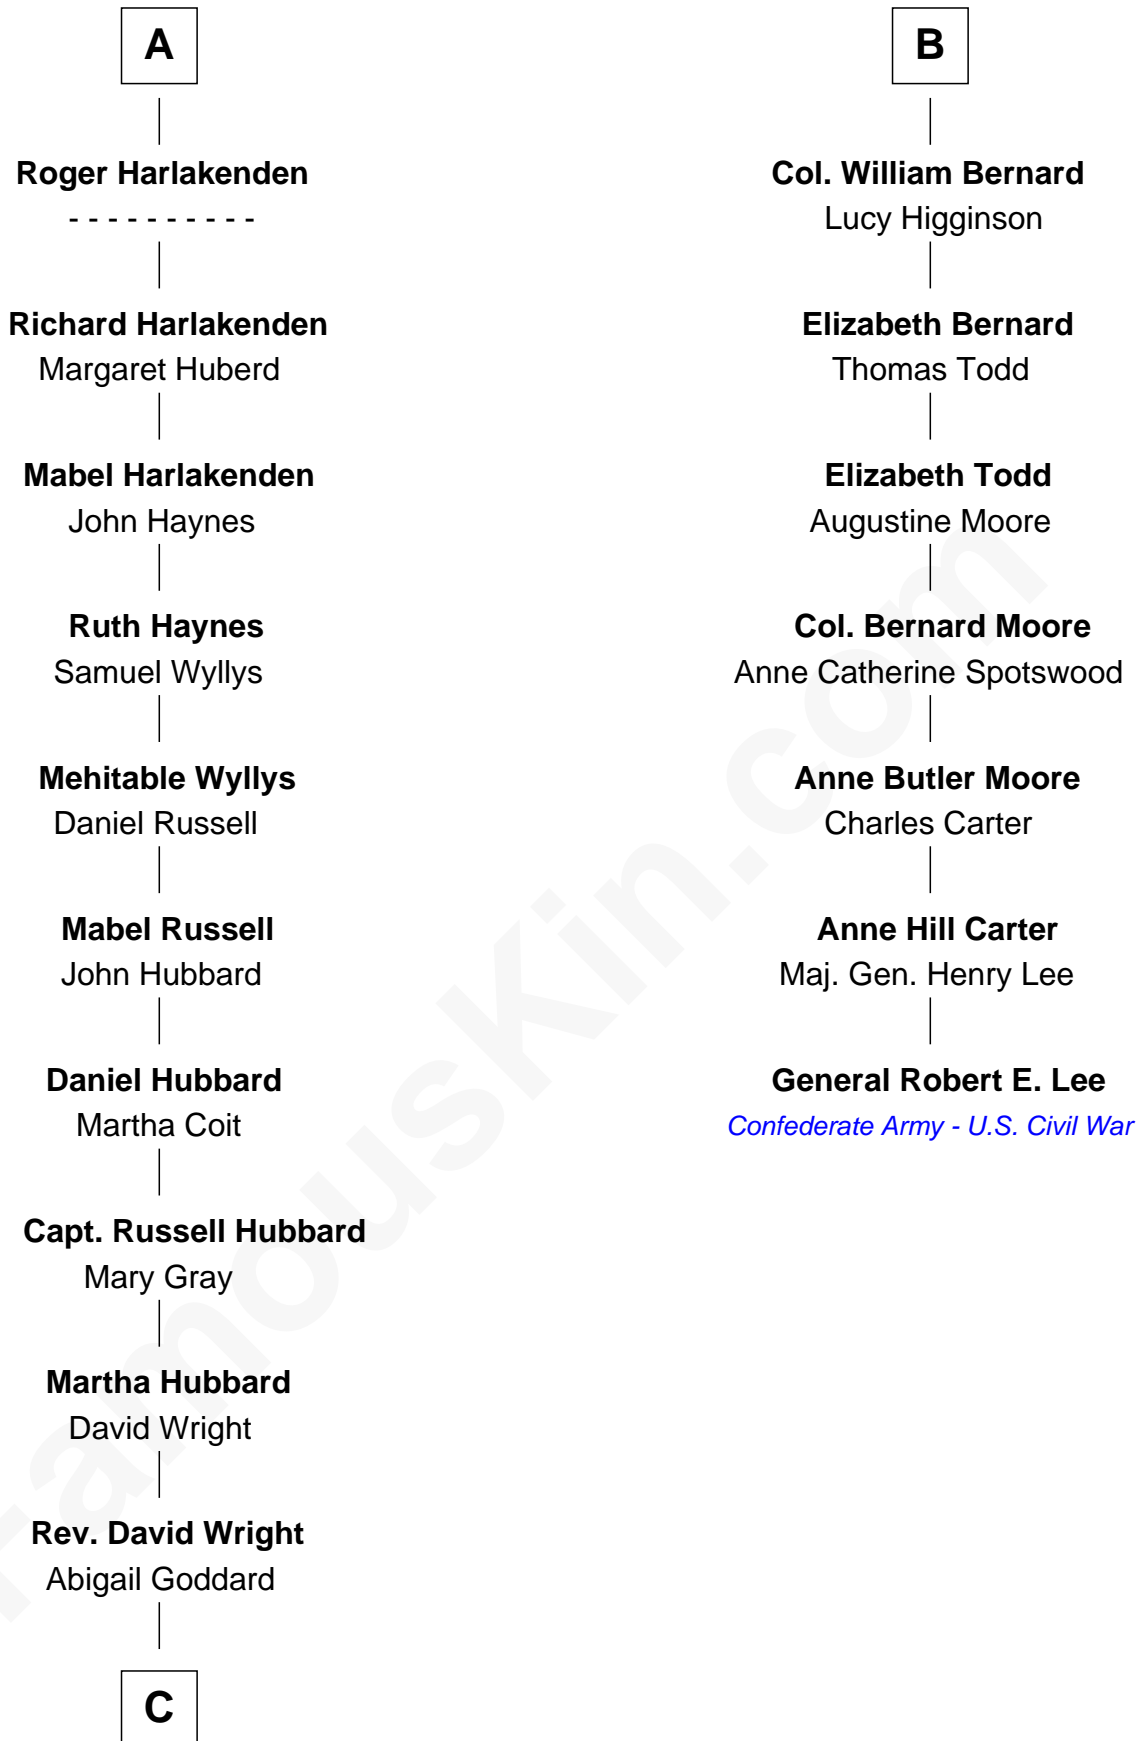

# FamousKin.com Relationship Chart of

**Anne Baxter**

*Movie Actress*

13th cousin 7 times removed of

**General Robert E. Lee**

*Confederate Army - U.S. Civil War*

**Margaret de Stafford**

Sir Ralph Neville

**C**

—  
**William Carey Wright**

Anna Lloyd Jones

—  
**Frank Lloyd Wright**

Catherine L. Tobin

—  
**Catherine Dorothy Wright**

Kenneth Stuart Baxter

—  
**Anne Baxter**