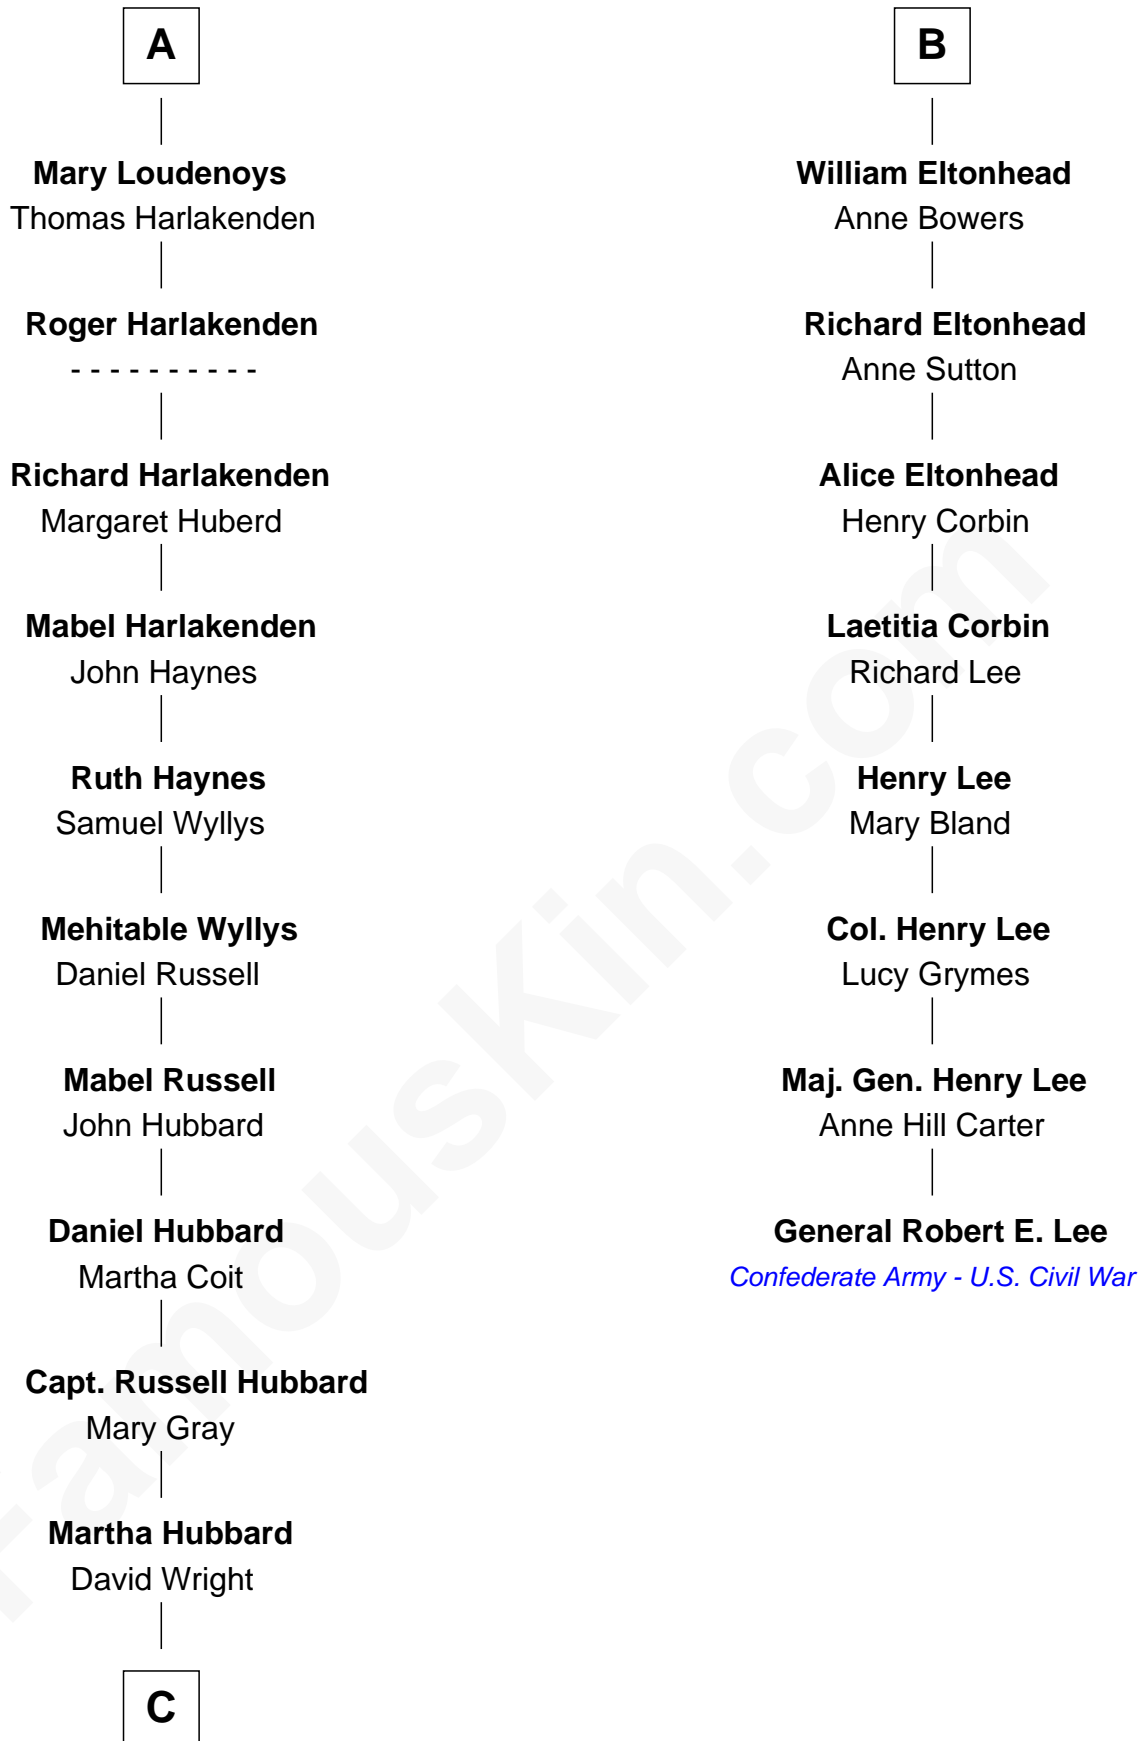

# FamousKin.com Relationship Chart of

**Anne Baxter**

*Movie Actress*

14th cousin 7 times removed of

**General Robert E. Lee**

*Confederate Army - U.S. Civil War*

FamousKin.com