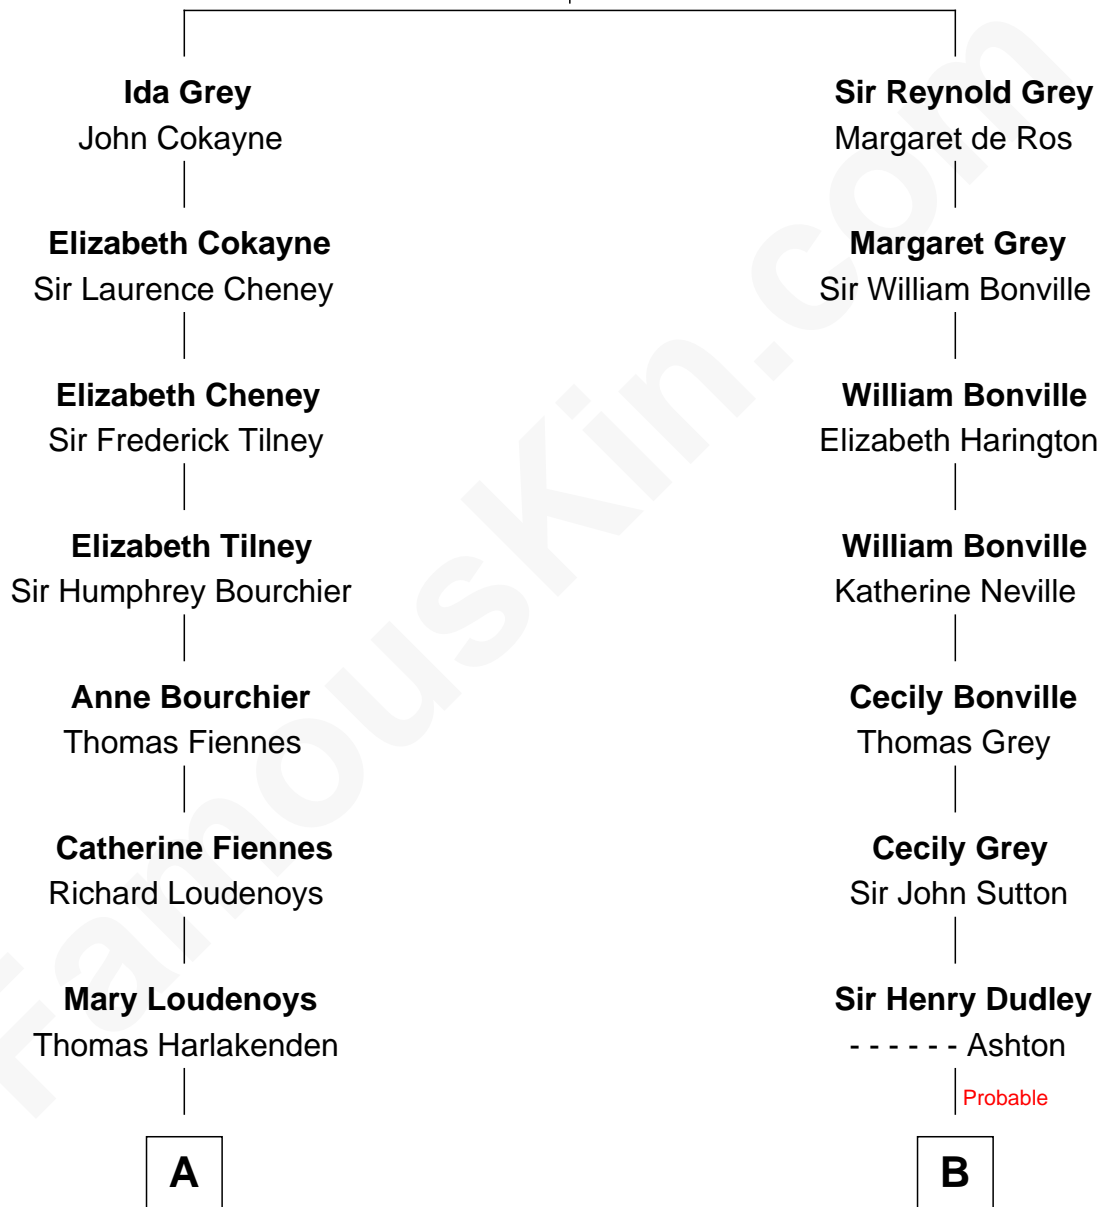

FamousKin.com Relationship Chart of

Anne Baxter

Movie Actress

20th cousin of

Keri Russell

TV and Movie Actress

Sir Reynold de Grey

Eleanor le Strange

C

William Carey Wright

Anna Lloyd Jones

Frank Lloyd Wright

Catherine L. Tobin

Catherine Dorothy Wright

Kenneth Stuart Baxter

Anne Baxter

Movie Actress

D

Karl Joseph Fish

Mary Emma McNeil

Emma Inez Fish

Kermit Sylvester Stephens

Stephanie Stephens

David Harold Russell