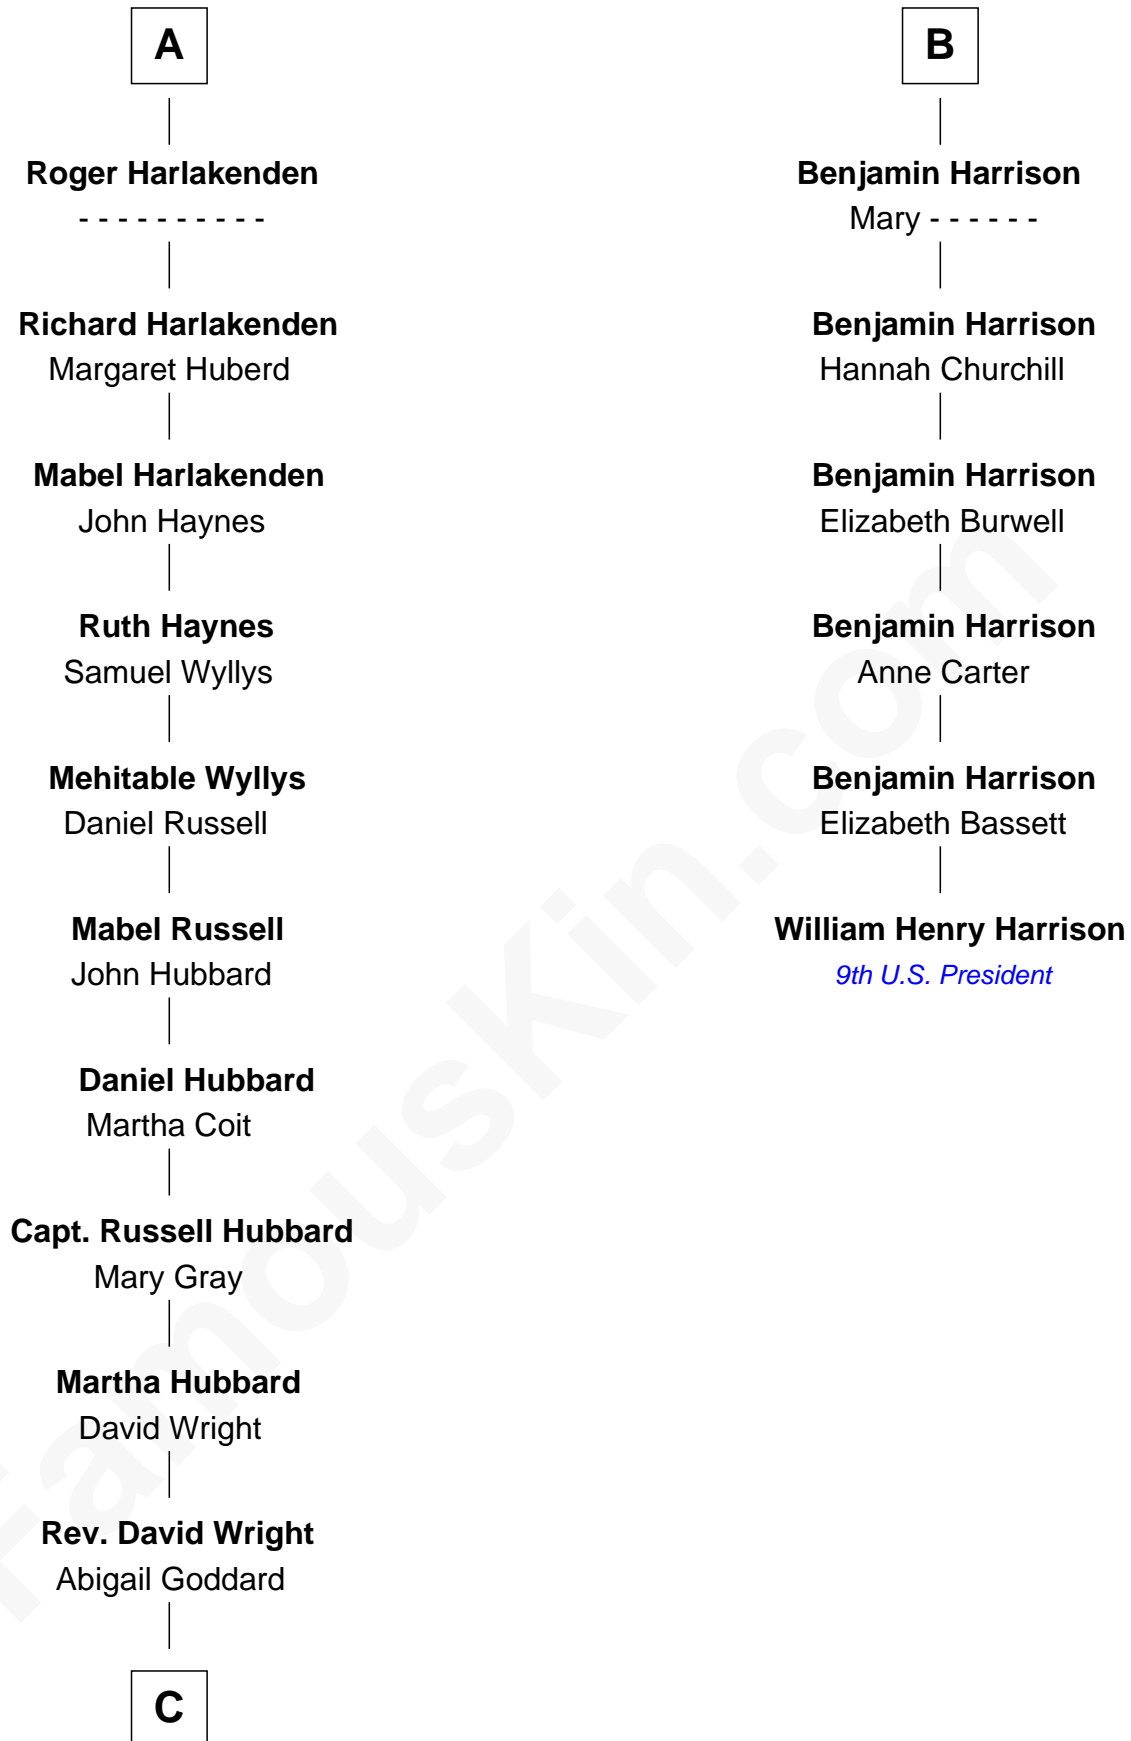

FamousKin.com Relationship Chart of

Anne Baxter
Movie Actress

12th cousin 8 times removed of

William Henry Harrison
9th U.S. President

Margaret de Stafford
Sir Ralph Neville

C

—
William Carey Wright

Anna Lloyd Jones

—
Frank Lloyd Wright

Catherine L. Tobin

—
Catherine Dorothy Wright

Kenneth Stuart Baxter

—
Anne Baxter

Movie Actress

FamousKin.com