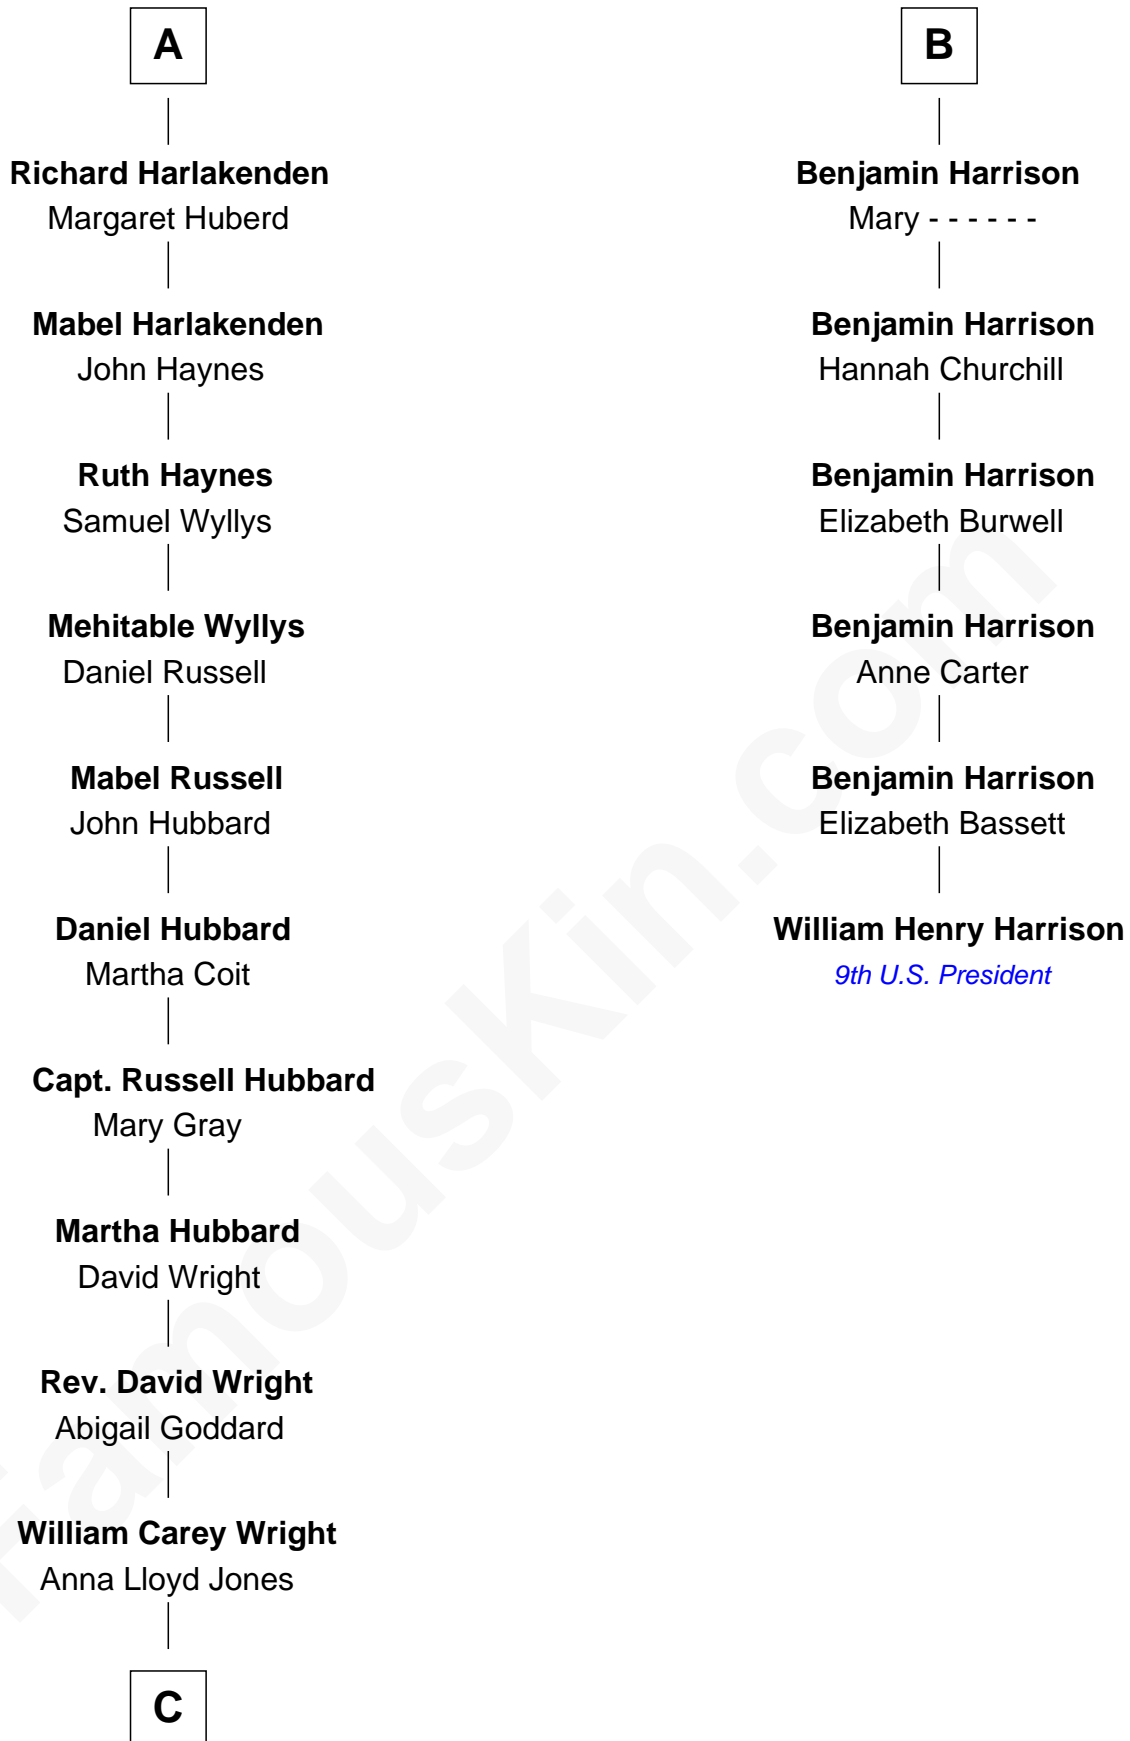

FamousKin.com Relationship Chart of

Anne Baxter
Movie Actress

12th cousin 7 times removed of

William Henry Harrison
9th U.S. President

Sir Ralph Neville

with wife
Joan Beaufort

with wife
Margaret de Stafford

Sir Richard Neville
Alice Montagu

Margaret de Neville
Sir Richard Scrope

Alice de Neville
Sir Henry FitzHugh

Sir Henry le Scrope
Elizabeth le Scrope

Alice FitzHugh
Sir John Fiennes

Margaret Scrope
John Bernard

Elizabeth Bernard
Thomas Harrison

Probable

A

B

C

Frank Lloyd Wright

Catherine L. Tobin

Catherine Dorothy Wright