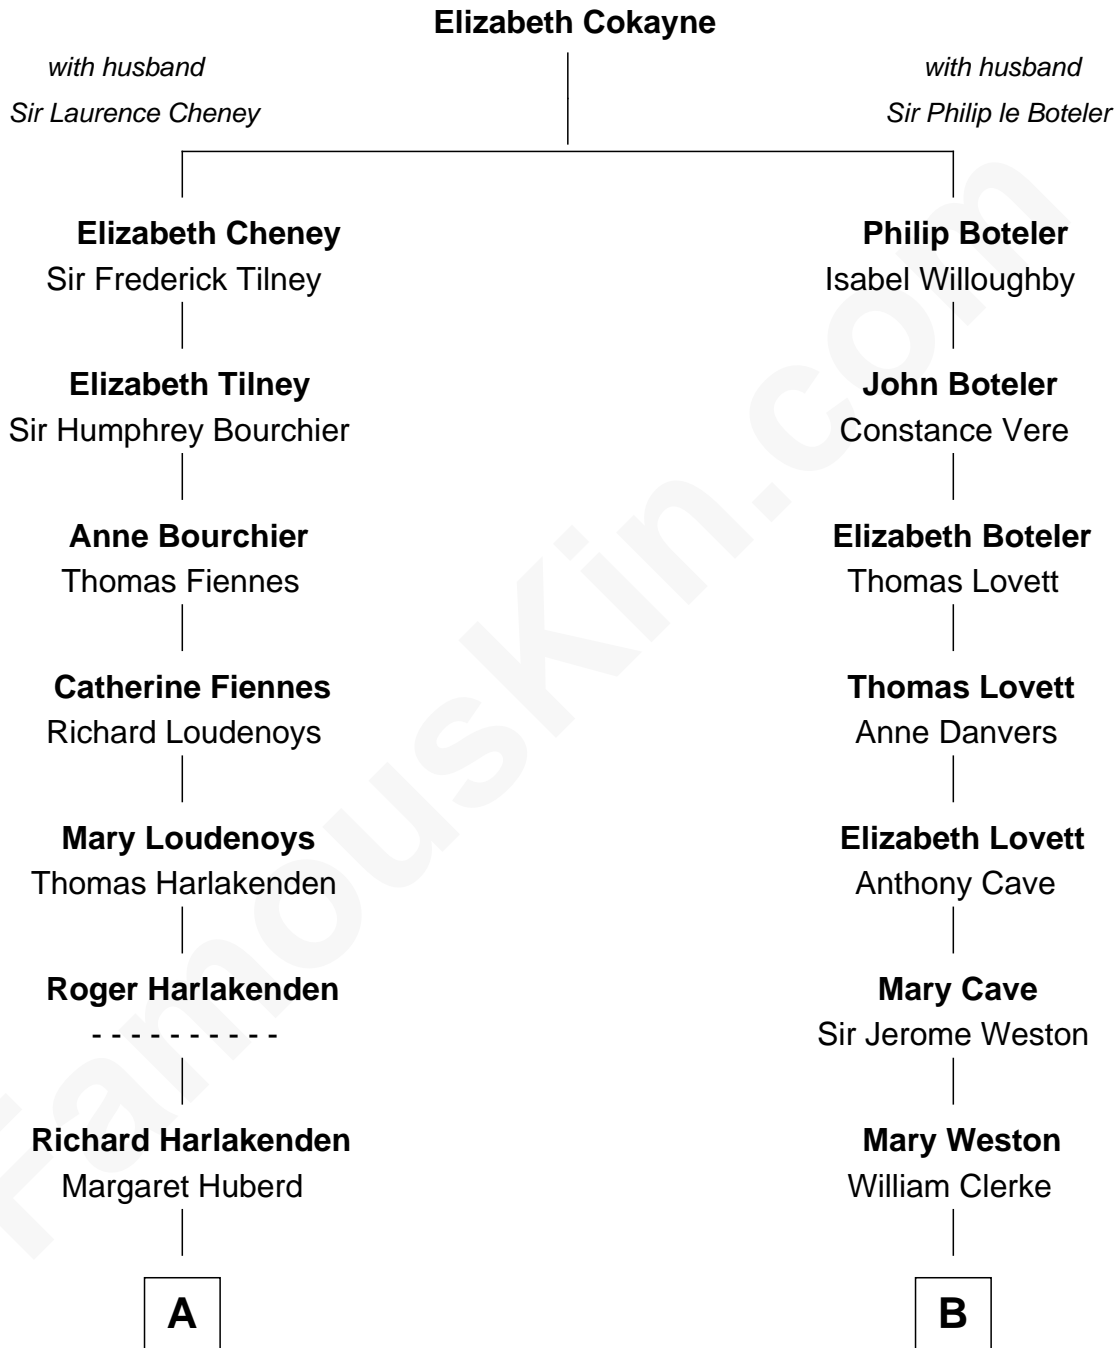

FamousKin.com Relationship Chart of

Anne Baxter
Movie Actress

14th cousin 4 times removed of

Joseph Wharton

Founder of the Wharton School of Business

C

—
Catherine Dorothy Wright

Kenneth Stuart Baxter

—
Anne Baxter

Movie Actress

FamousKin.com