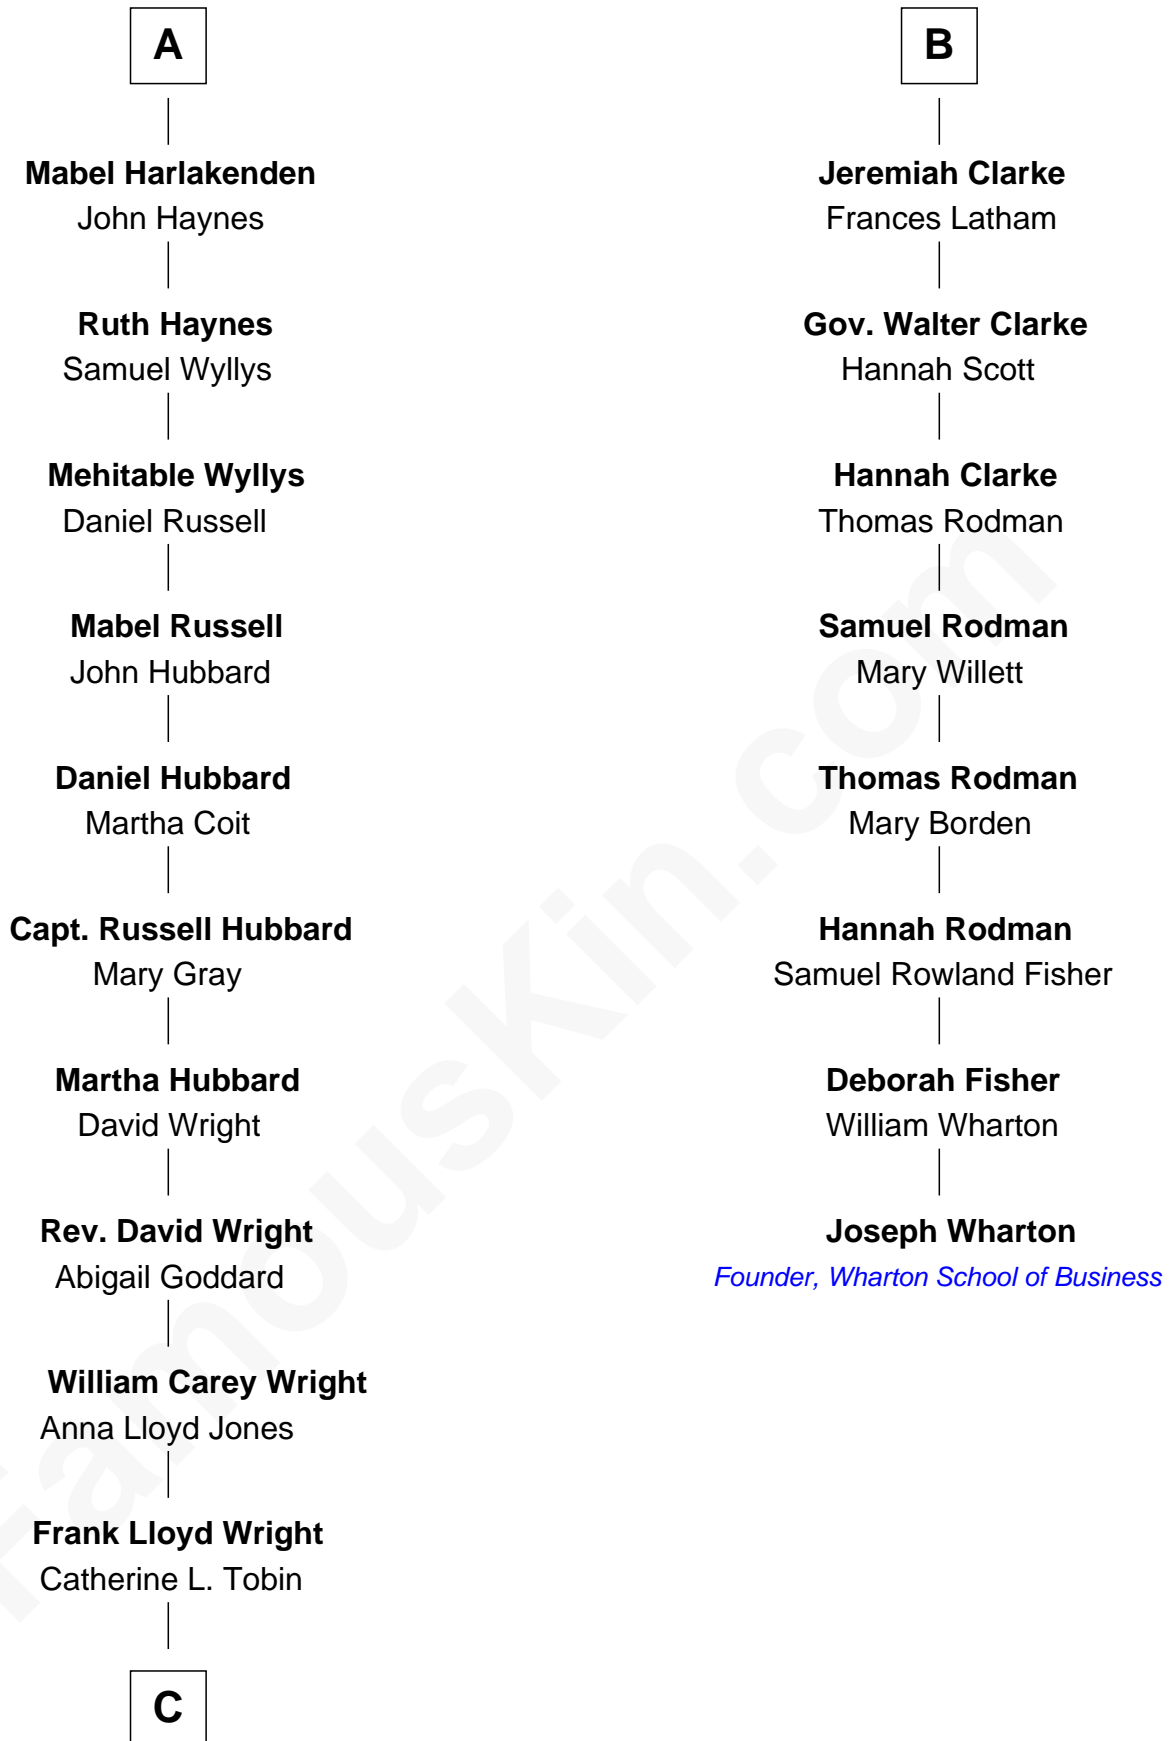

FamousKin.com Relationship Chart of

Anne Baxter
Movie Actress

14th cousin 4 times removed of

Joseph Wharton

Founder of the Wharton School of Business

C

—
Catherine Dorothy Wright

Kenneth Stuart Baxter