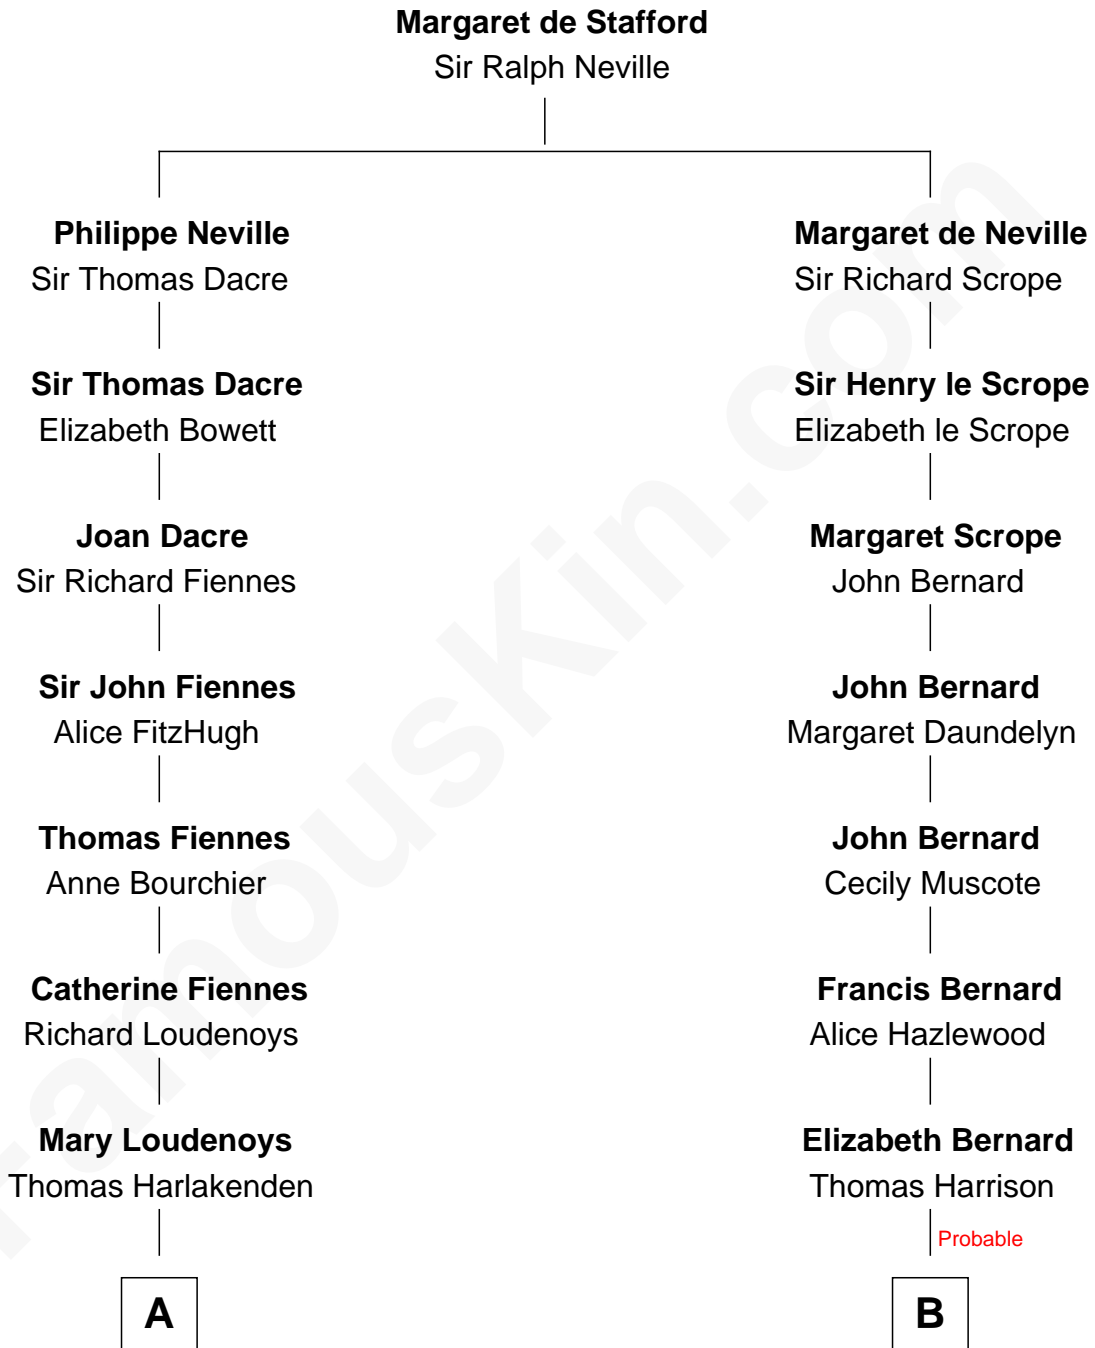

FamousKin.com Relationship Chart of

Anne Baxter
Movie Actress

11th cousin 9 times removed of

Benjamin Harrison V
Signer of the Declaration of Independence

C

—
William Carey Wright

Anna Lloyd Jones

—
Frank Lloyd Wright

Catherine L. Tobin

—
Catherine Dorothy Wright

Kenneth Stuart Baxter

—
Anne Baxter

Movie Actress

FamousKin.com